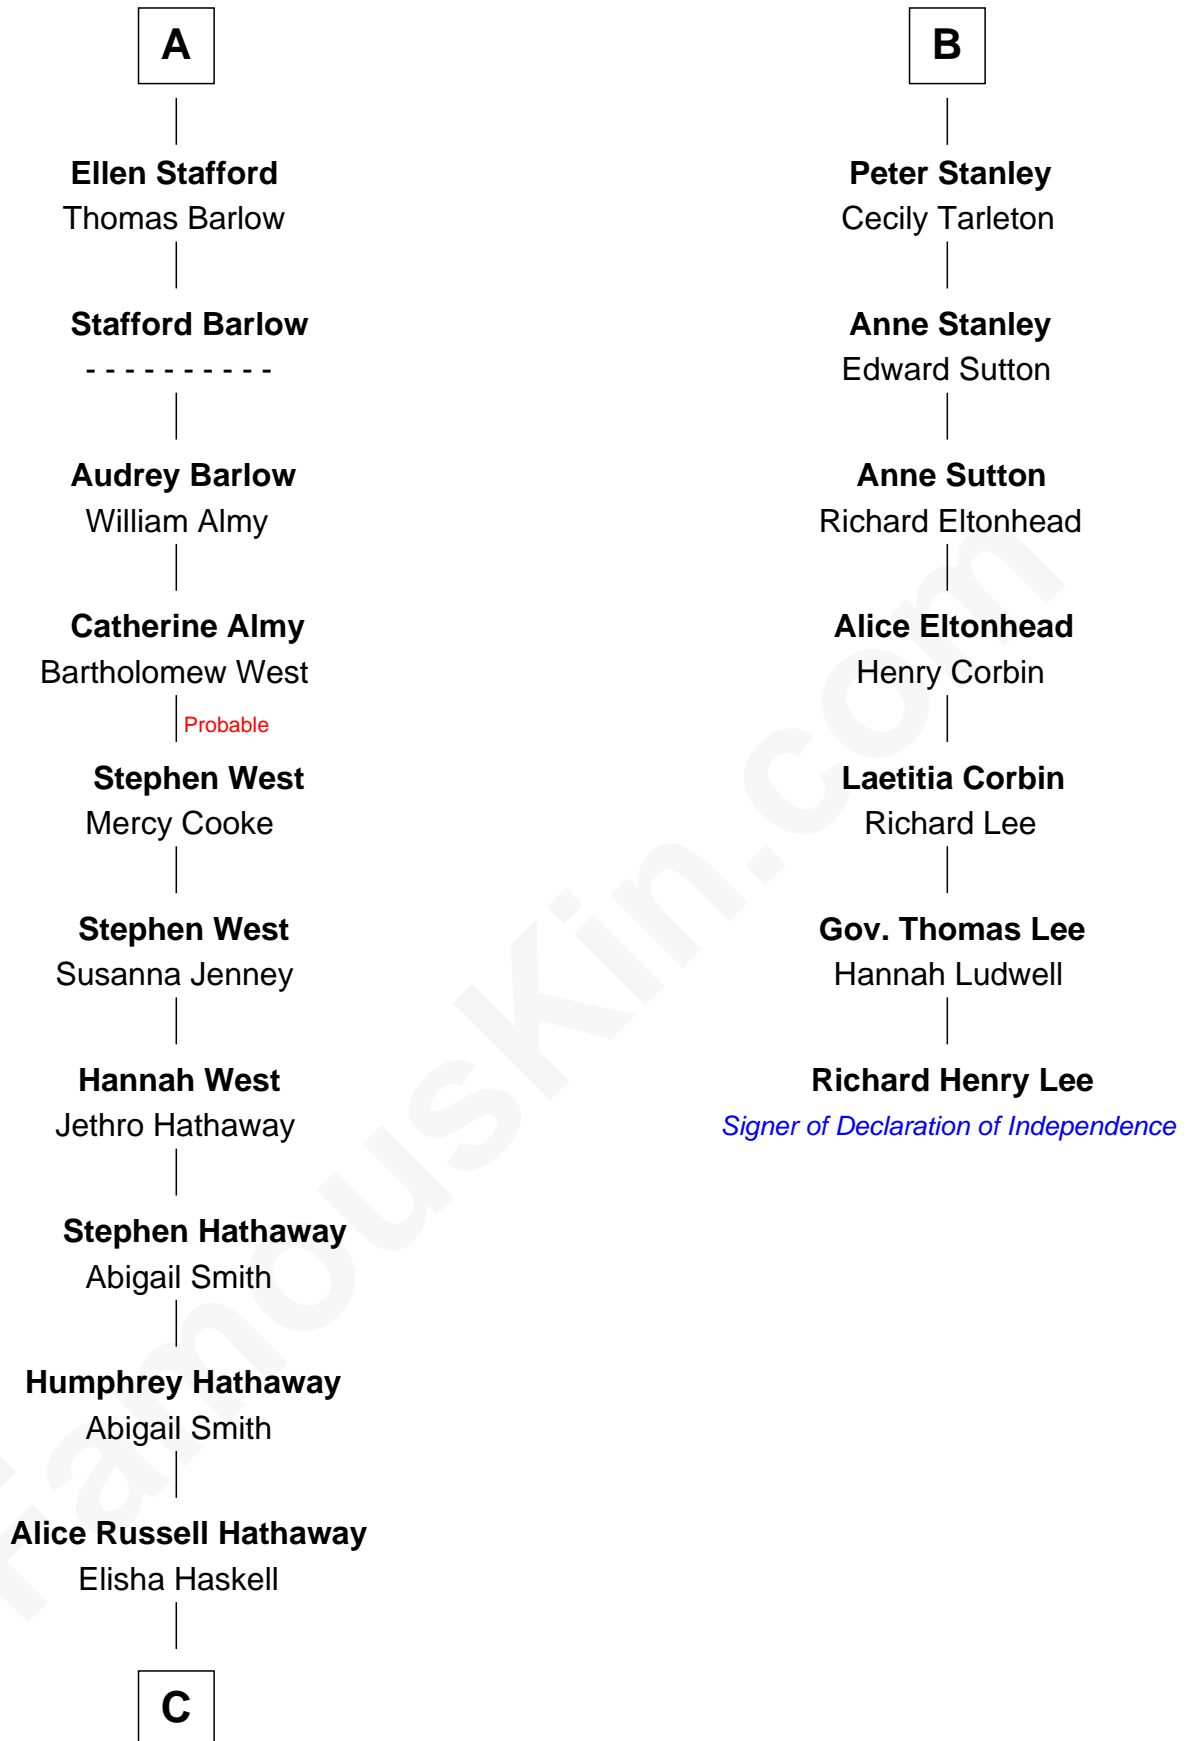

FamousKin.com

Relationship Chart of

Alice (Lee) Roosevelt

First Wife of President Theodore Roosevelt

13th cousin 5 times removed of

Richard Henry Lee

Signer of the Declaration of Independence

Katherine de Hastang

Ralph de Stafford

C

—
Caroline Watts Haskell

George Cabot Lee

—
Alice (Lee) Roosevelt

Wife of President Theodore Roosevelt

FamousKin.com