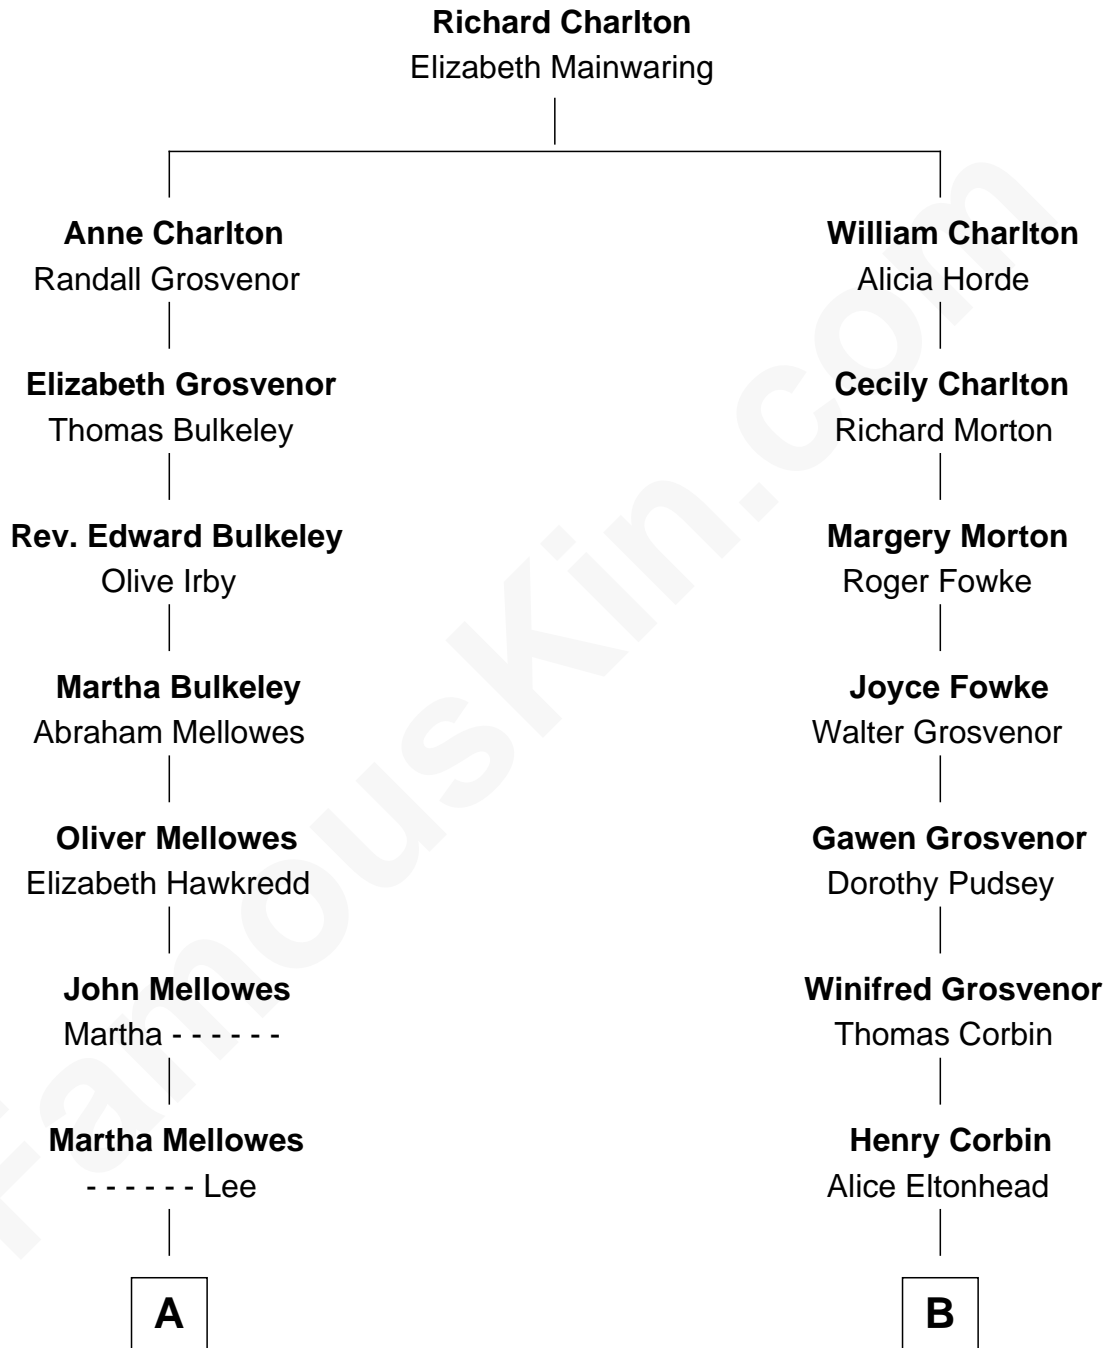

FamousKin.com

Relationship Chart of

Alice (Lee) Roosevelt

First Wife of President Theodore Roosevelt

9th cousin 4 times removed of

Richard Henry Lee

Signer of the Declaration of Independence

A

Thomas Lee
Deborah Flint

Thomas Lee
Lois Orne

Joseph Lee
Elizabeth Cabot

Nathaniel Cabot Lee
Mary Ann Cabot

John Clarke Lee
Harriet Paine Rose

George Cabot Lee
Caroline Watts Haskell

Alice (Lee) Roosevelt
Wife of President Theodore Roosevelt