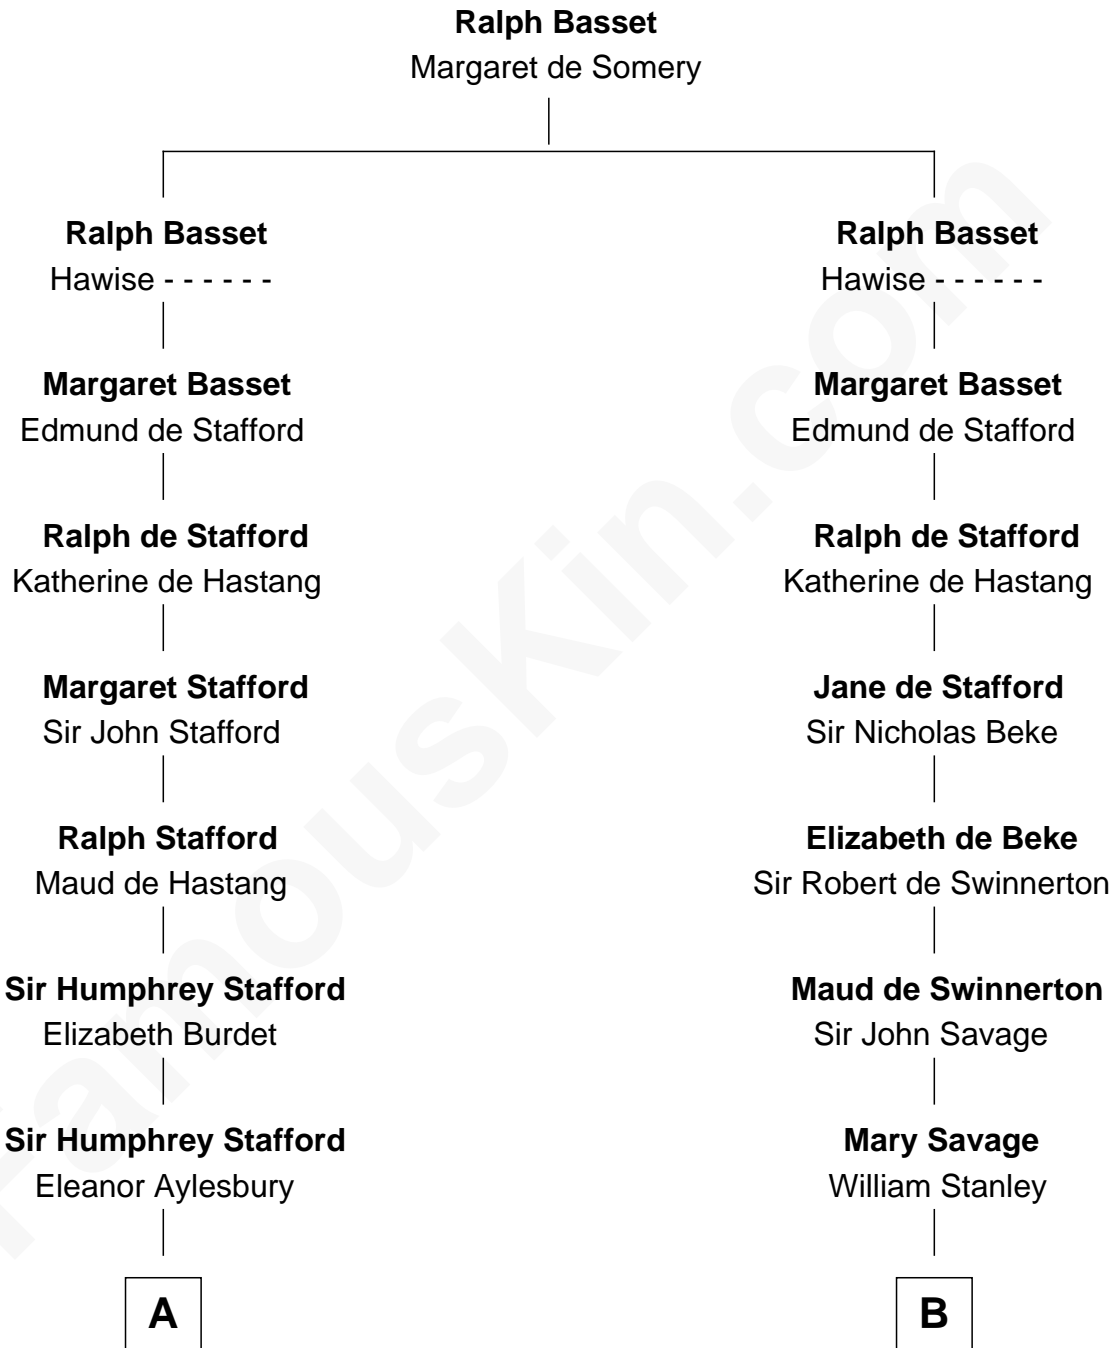

FamousKin.com

Relationship Chart of

Alice (Lee) Roosevelt

First Wife of President Theodore Roosevelt

16th cousin 5 times removed of

Richard Henry Lee

Signer of the Declaration of Independence

C

Stephen Hathaway

Abigail Smith

Humphrey Hathaway

Abigail Smith

Alice Russell Hathaway

Elisha Haskell

Caroline Watts Haskell

George Cabot Lee

Alice (Lee) Roosevelt

Wife of President Theodore Roosevelt

FamousKin.com