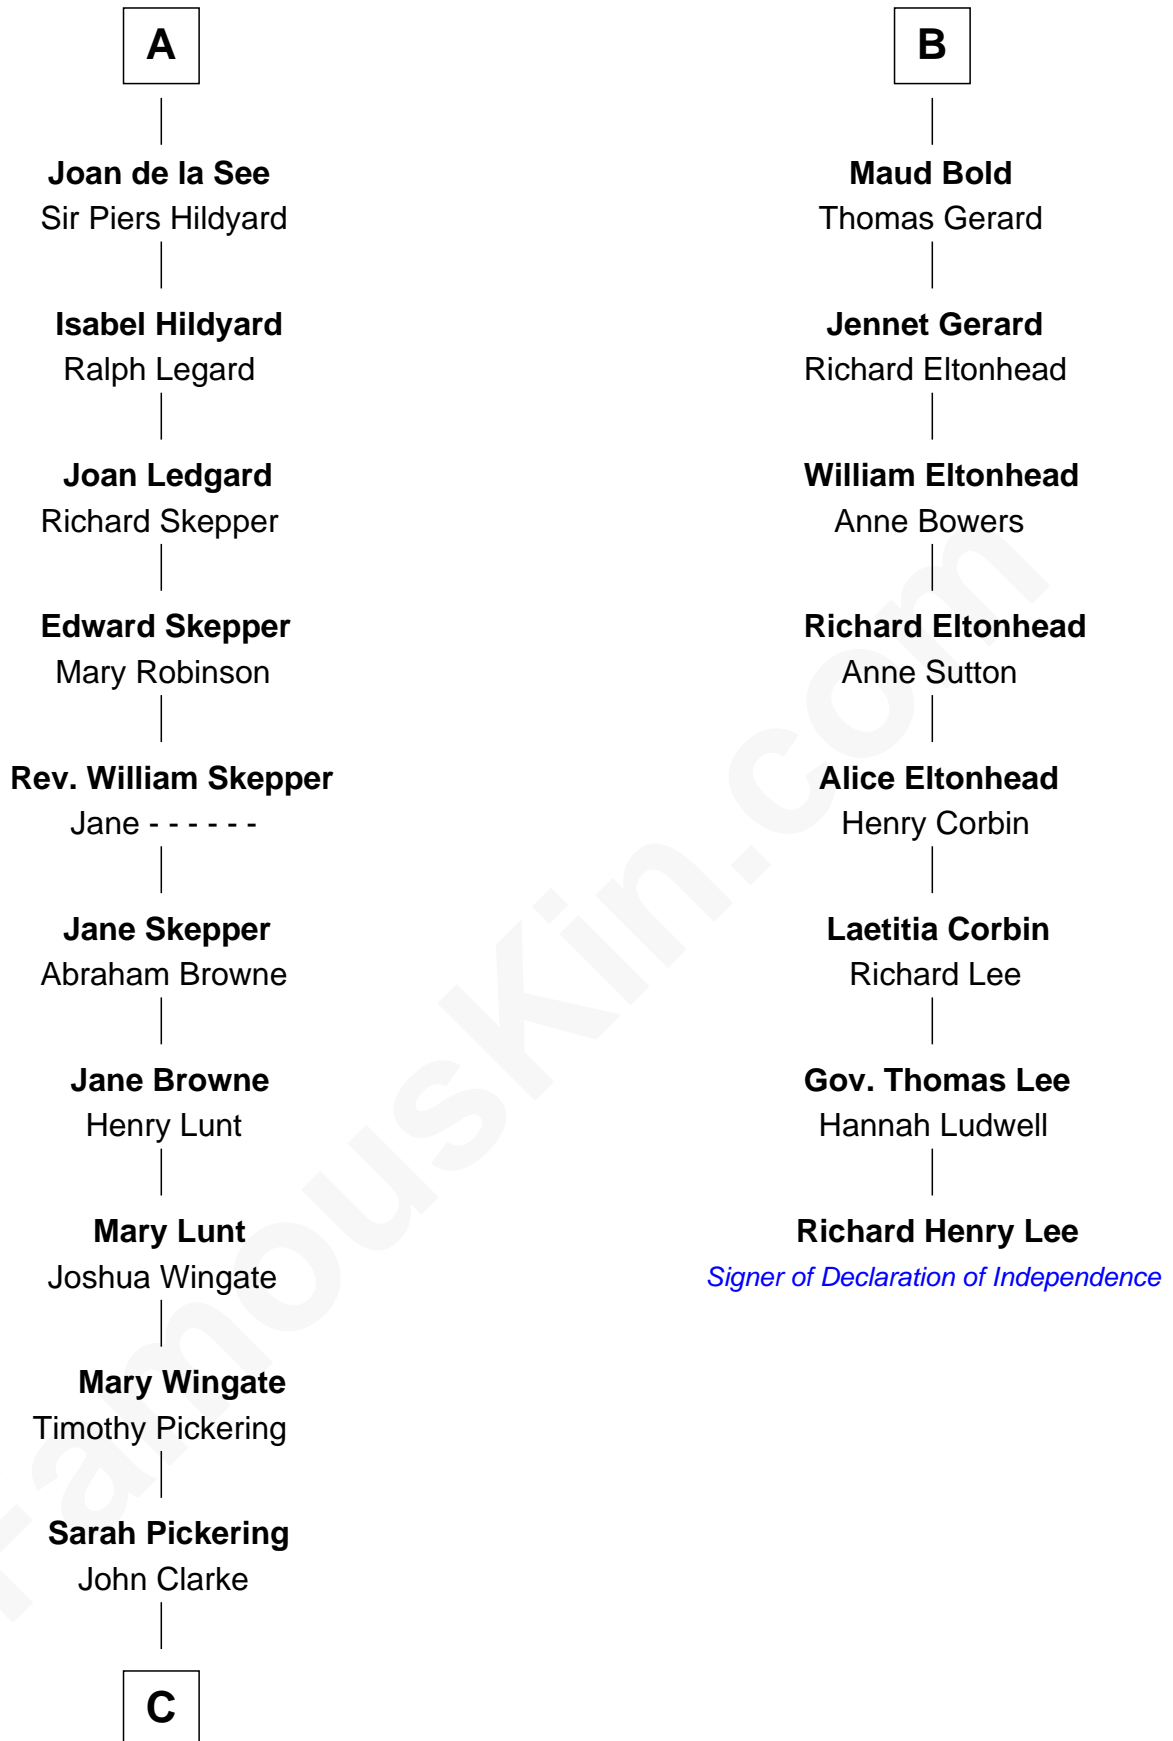

FamousKin.com

Relationship Chart of

Alice (Lee) Roosevelt

First Wife of President Theodore Roosevelt

14th cousin 7 times removed of

Richard Henry Lee

Signer of the Declaration of Independence

Gunselm de Badlesmere

Sir Thomas Stanley

Katherine Stanley

Sir John Savage

Dulcia Savage

Sir Henry Bold

B

C

Nancy Clarke