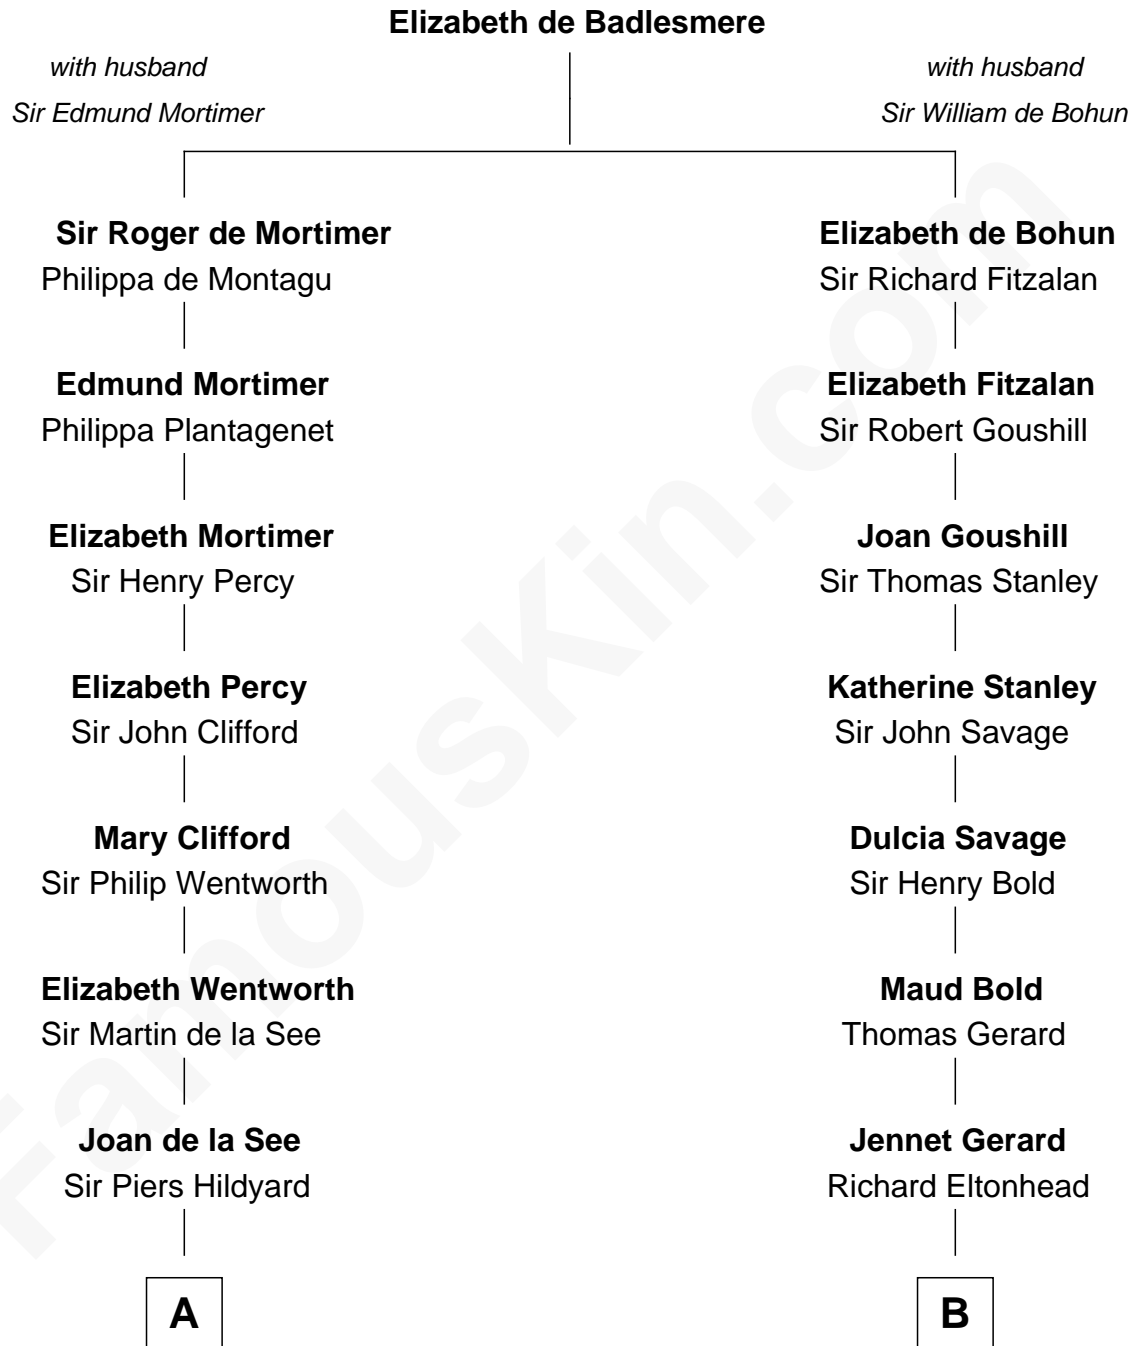

FamousKin.com

Relationship Chart of

Alice (Lee) Roosevelt

First Wife of President Theodore Roosevelt

12th cousin 8 times removed of

Richard Henry Lee

Signer of the Declaration of Independence

C

—
Mary Ann Cabot
Nathaniel Cabot Lee

—
John Clarke Lee
Harriet Paine Rose

—
George Cabot Lee
Caroline Watts Haskell

—
Alice (Lee) Roosevelt
Wife of President Theodore Roosevelt

FamousKin.com