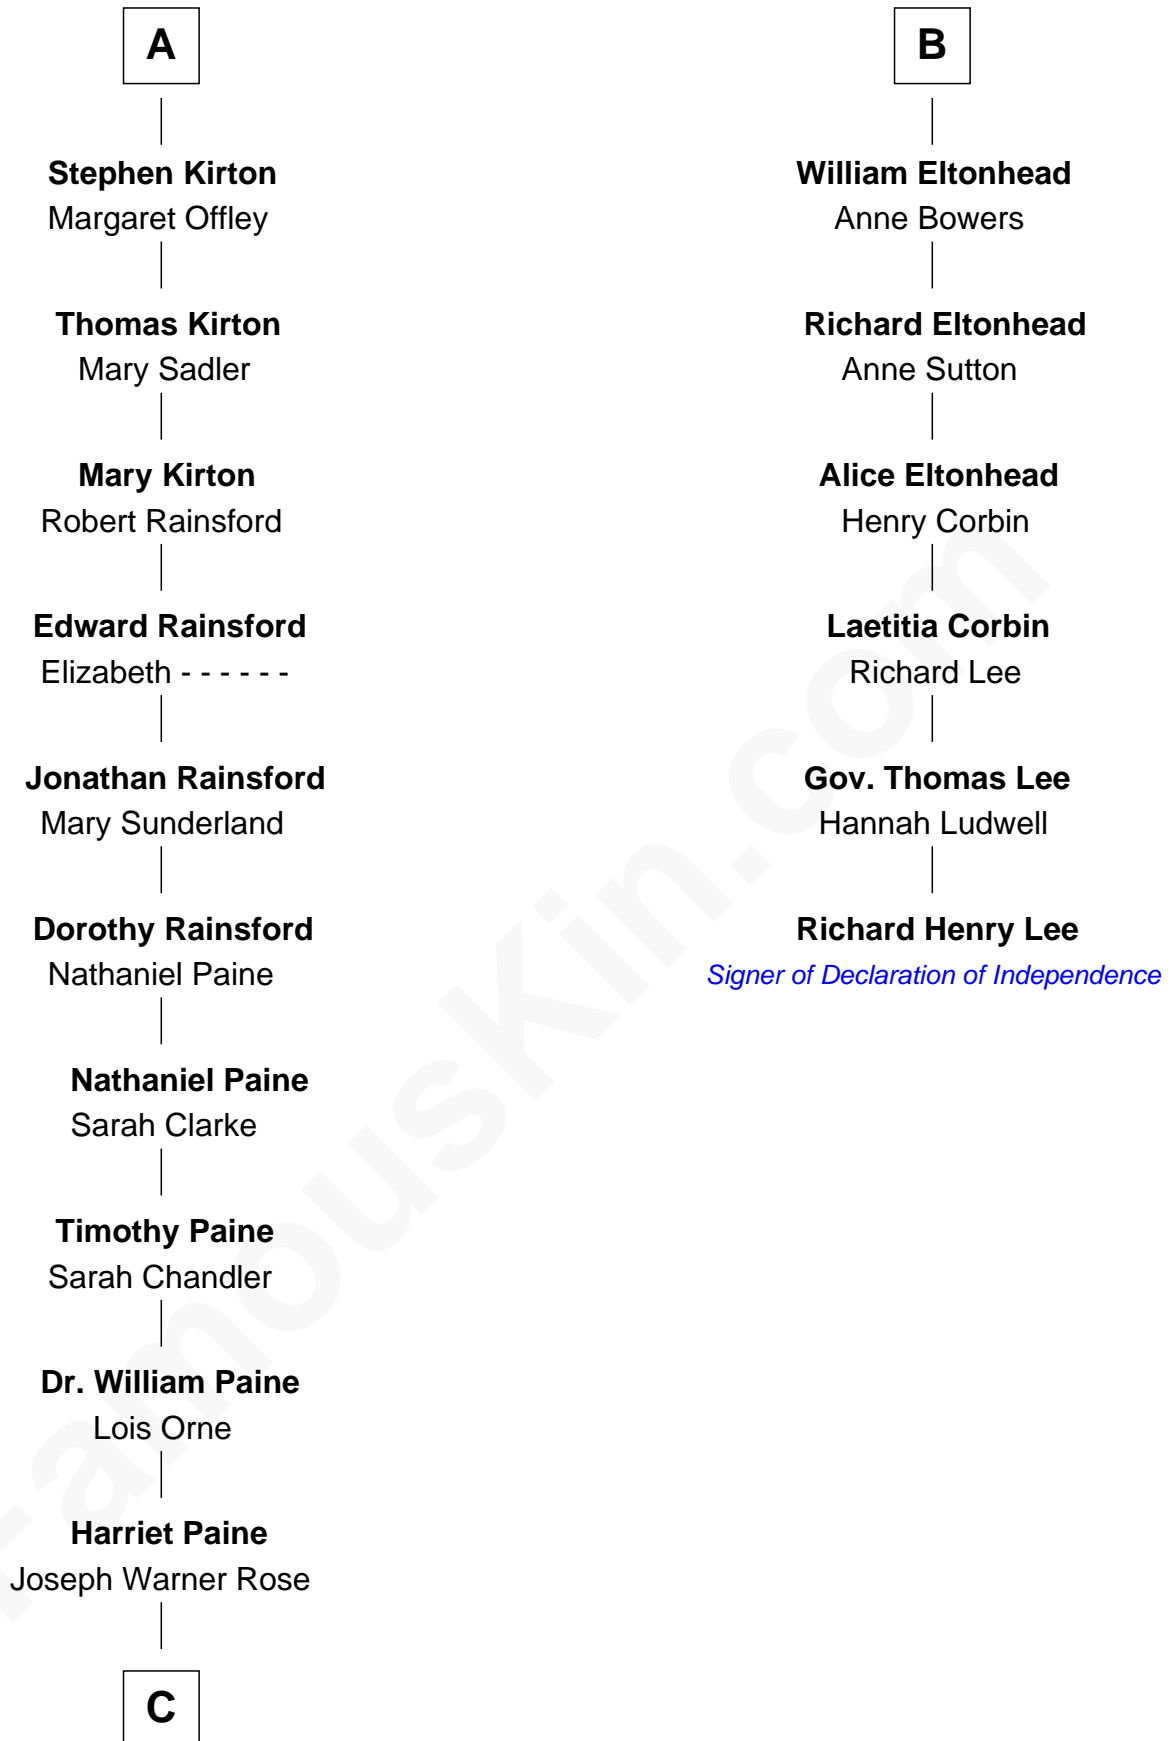

FamousKin.com

Relationship Chart of

Alice (Lee) Roosevelt

First Wife of President Theodore Roosevelt

12th cousin 7 times removed of

Richard Henry Lee

Signer of the Declaration of Independence

C

—
Harriet Paine Rose

John Clarke Lee

—
George Cabot Lee
Caroline Watts Haskell

—
Alice (Lee) Roosevelt
Wife of President Theodore Roosevelt

FamousKin.com