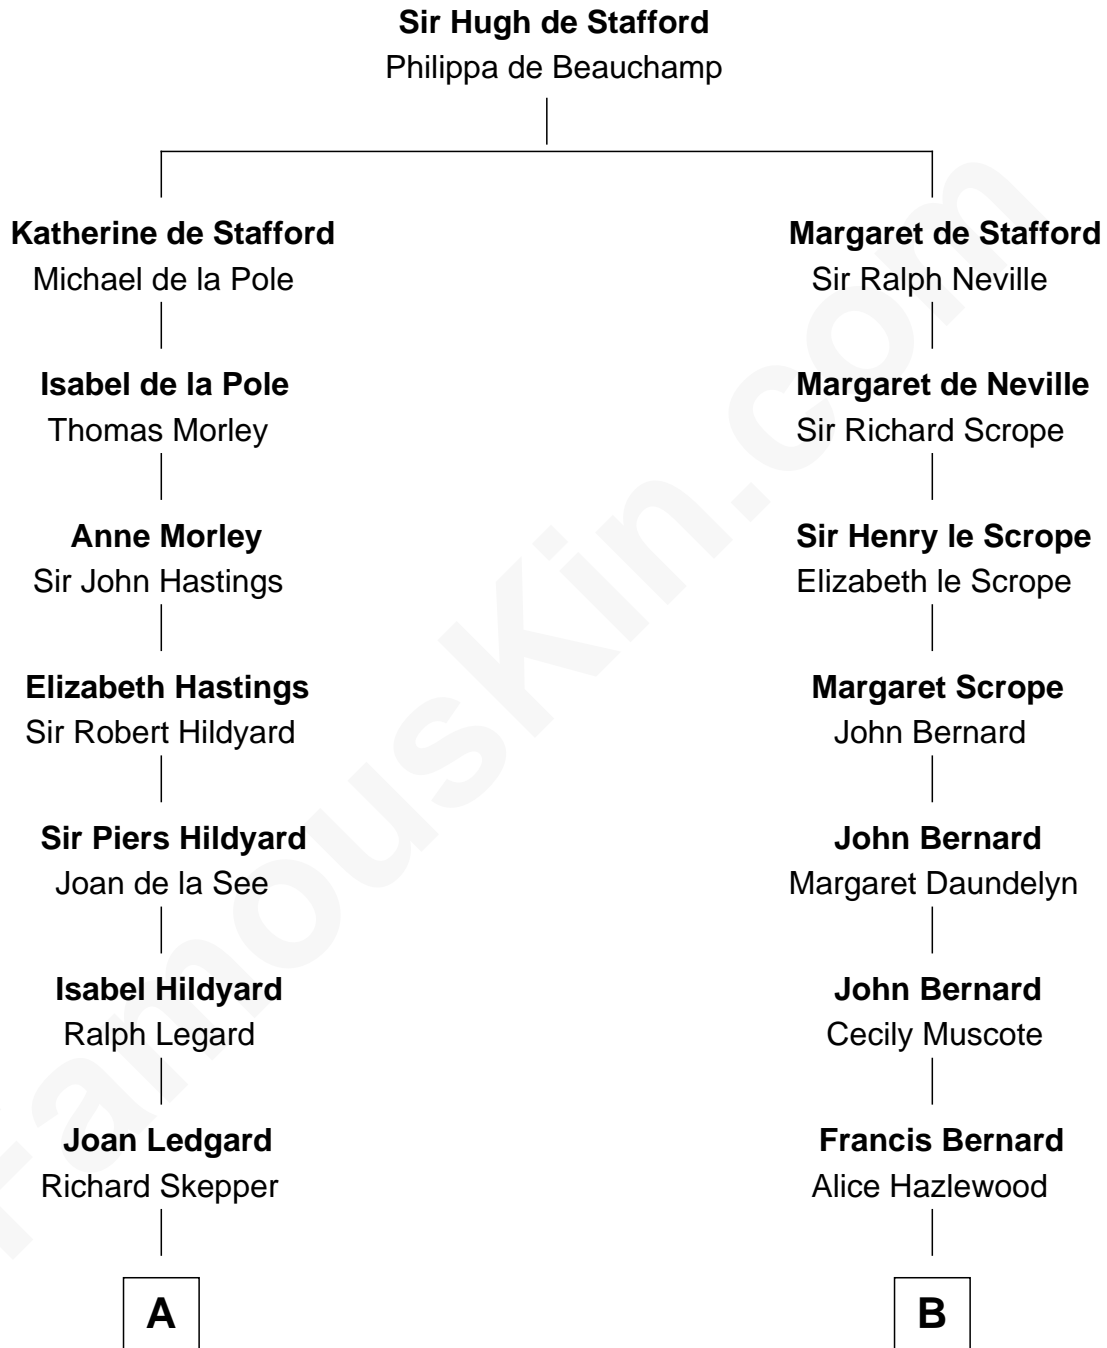

FamousKin.com

Relationship Chart of

Alice (Lee) Roosevelt

First Wife of President Theodore Roosevelt

12th cousin 6 times removed of

Richard Henry Lee

Signer of the Declaration of Independence

C

George Cabot Lee
Caroline Watts Haskell

Alice (Lee) Roosevelt
Wife of President Theodore Roosevelt

FamousKin.com