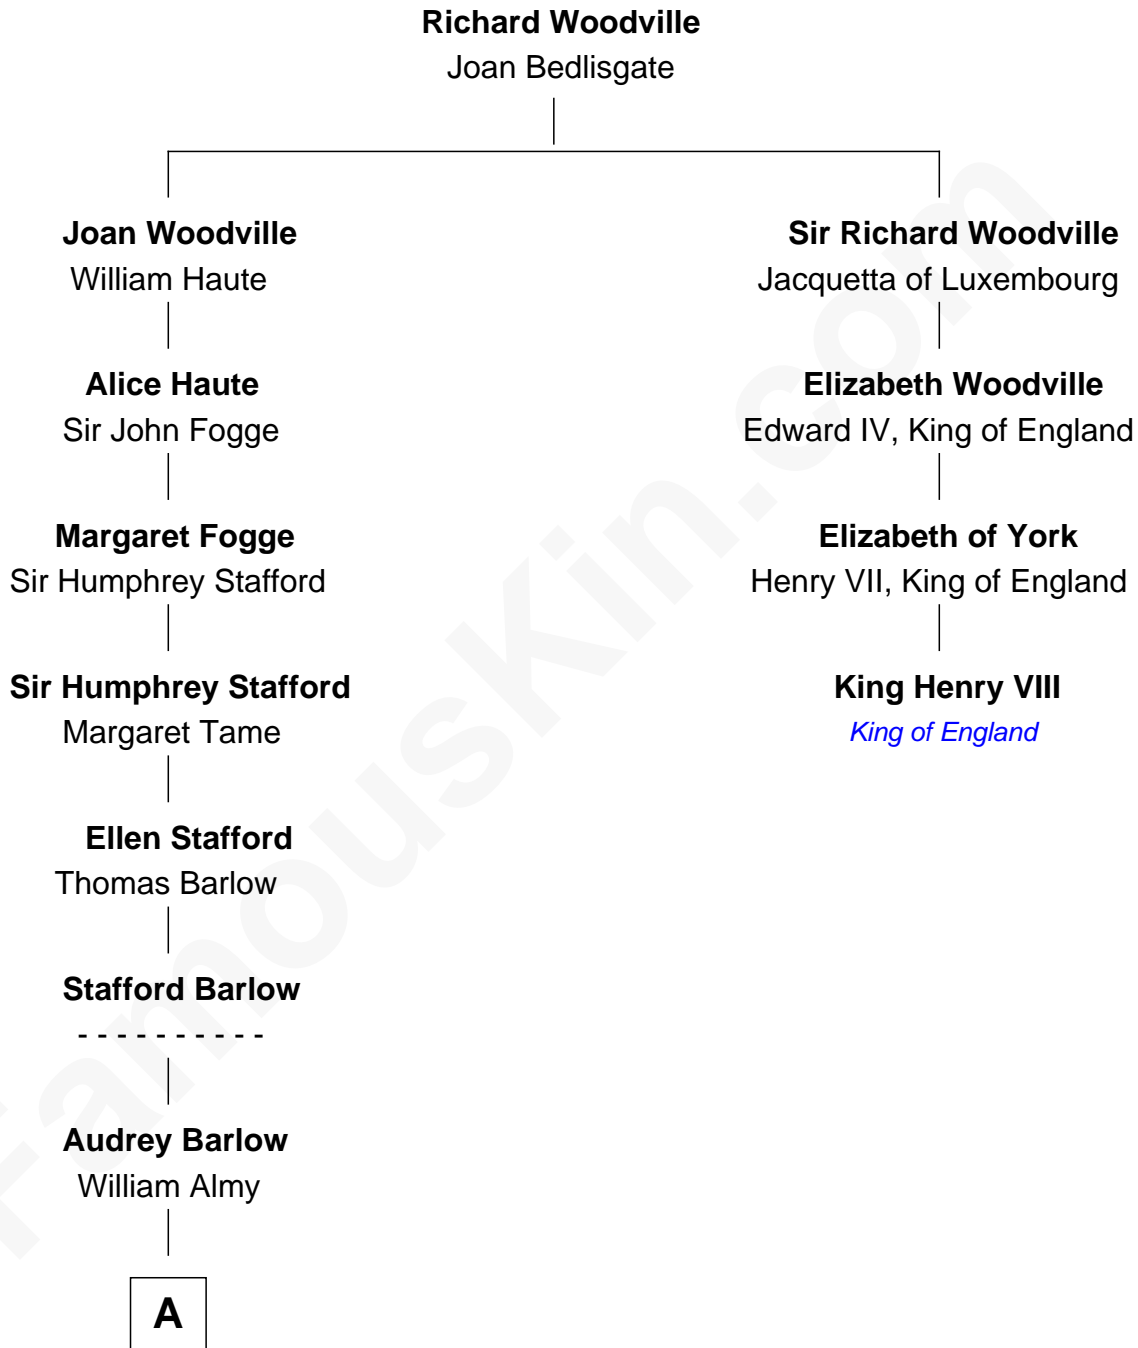

FamousKin.com

Relationship Chart of

Alice (Lee) Roosevelt

First Wife of President Theodore Roosevelt

3rd cousin 12 times removed of

King Henry VIII
King of England

A

Catherine Almy
Bartholomew West

Probable

Stephen West
Mercy Cooke

Stephen West
Susanna Jenney

Hannah West
Jethro Hathaway

Stephen Hathaway
Abigail Smith

Humphrey Hathaway
Abigail Smith

Alice Russell Hathaway
Elisha Haskell

Caroline Watts Haskell
George Cabot Lee

Alice (Lee) Roosevelt

Wife of President Theodore Roosevelt