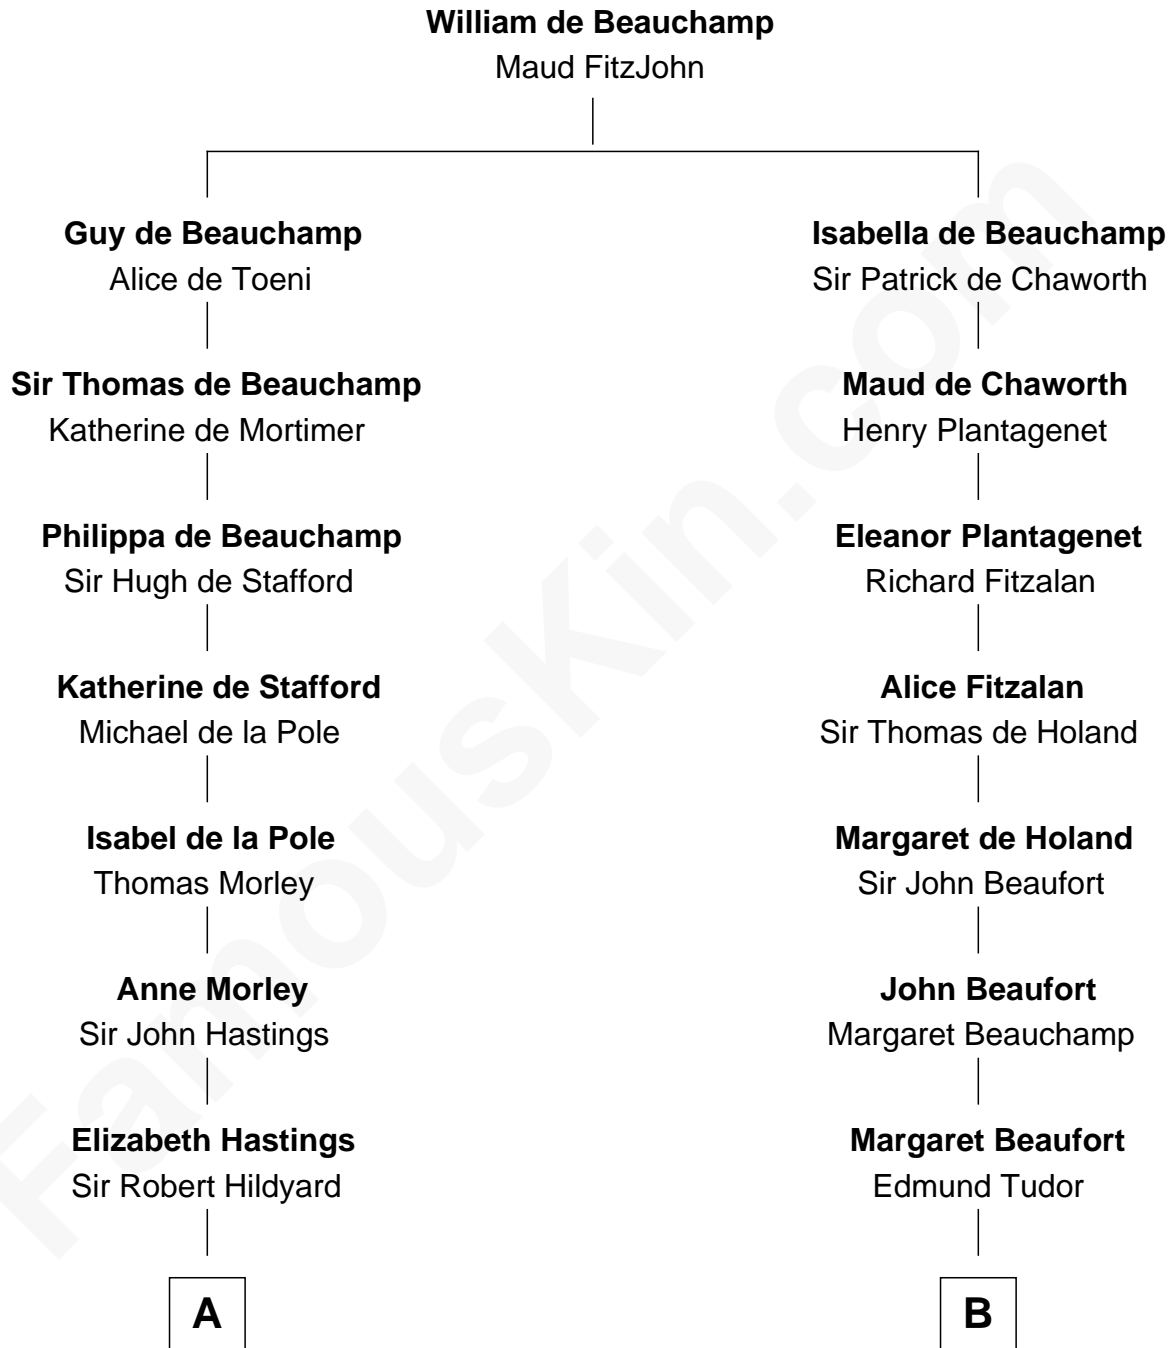

FamousKin.com

Relationship Chart of

Alice (Lee) Roosevelt

First Wife of President Theodore Roosevelt

8th cousin 13 times removed of

King Henry VIII
King of England

C

—
Nancy Clarke

Francis Cabot

—
Mary Ann Cabot

Nathaniel Cabot Lee

—
John Clarke Lee

Harriet Paine Rose

—
George Cabot Lee

Caroline Watts Haskell

—
Alice (Lee) Roosevelt

Wife of President Theodore Roosevelt

FamousKin.com