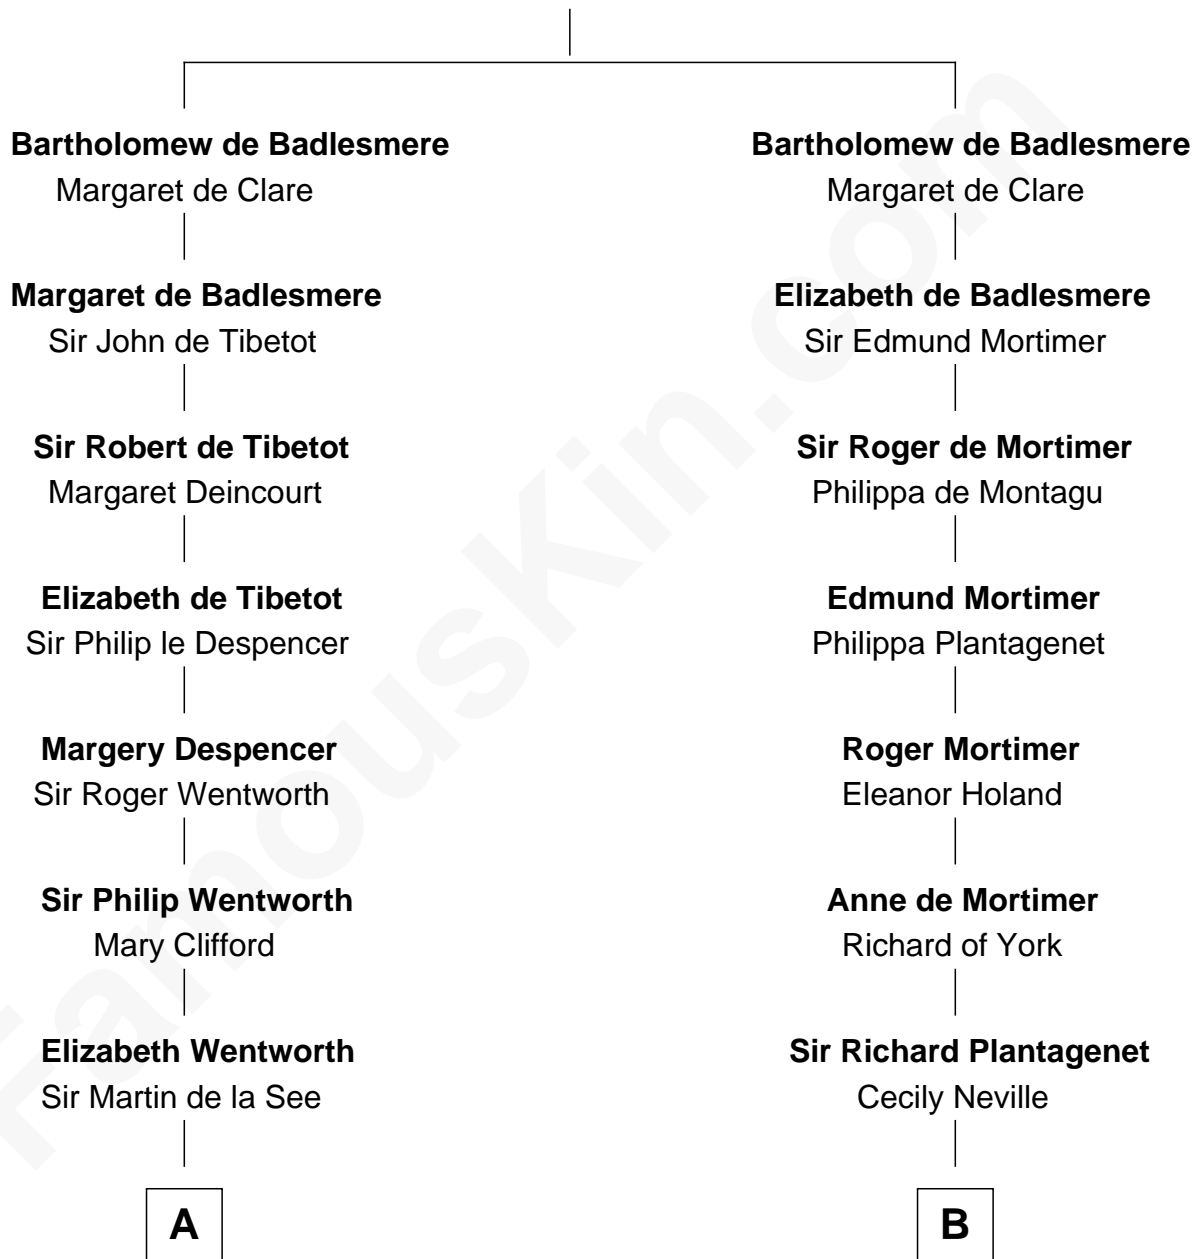

FamousKin.com

Relationship Chart of

Alice (Lee) Roosevelt

First Wife of President Theodore Roosevelt

9th cousin 12 times removed of

King Henry VIII

King of England

Gunselm de Badlesmere

C

—
Nancy Clarke

Francis Cabot

—
Mary Ann Cabot

Nathaniel Cabot Lee

—
John Clarke Lee

Harriet Paine Rose

—
George Cabot Lee

Caroline Watts Haskell

—
Alice (Lee) Roosevelt

Wife of President Theodore Roosevelt

FamousKin.com