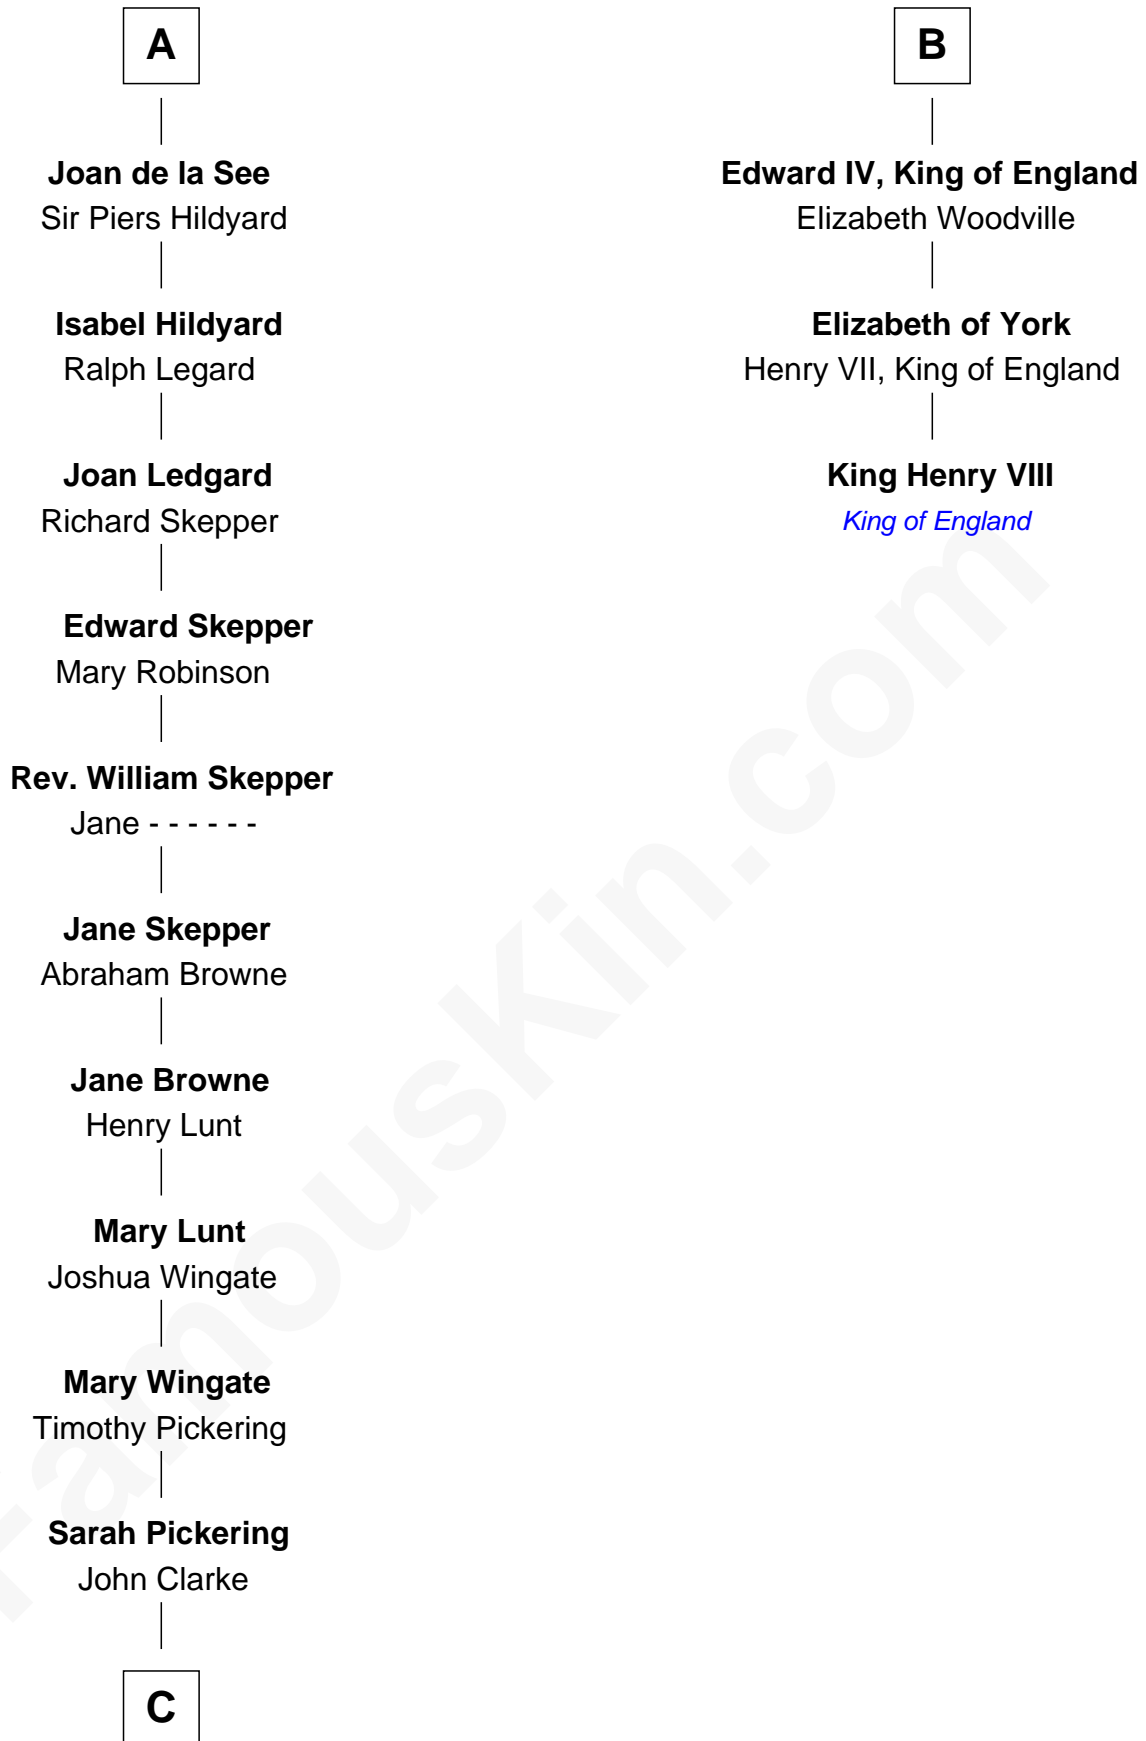

FamousKin.com

Relationship Chart of

Alice (Lee) Roosevelt

First Wife of President Theodore Roosevelt

9th cousin 12 times removed of

King Henry VIII

King of England

Gunselm de Badlesmere

Caroline Watts Haskell

—
Alice (Lee) Roosevelt

Wife of President Theodore Roosevelt

FamousKin.com