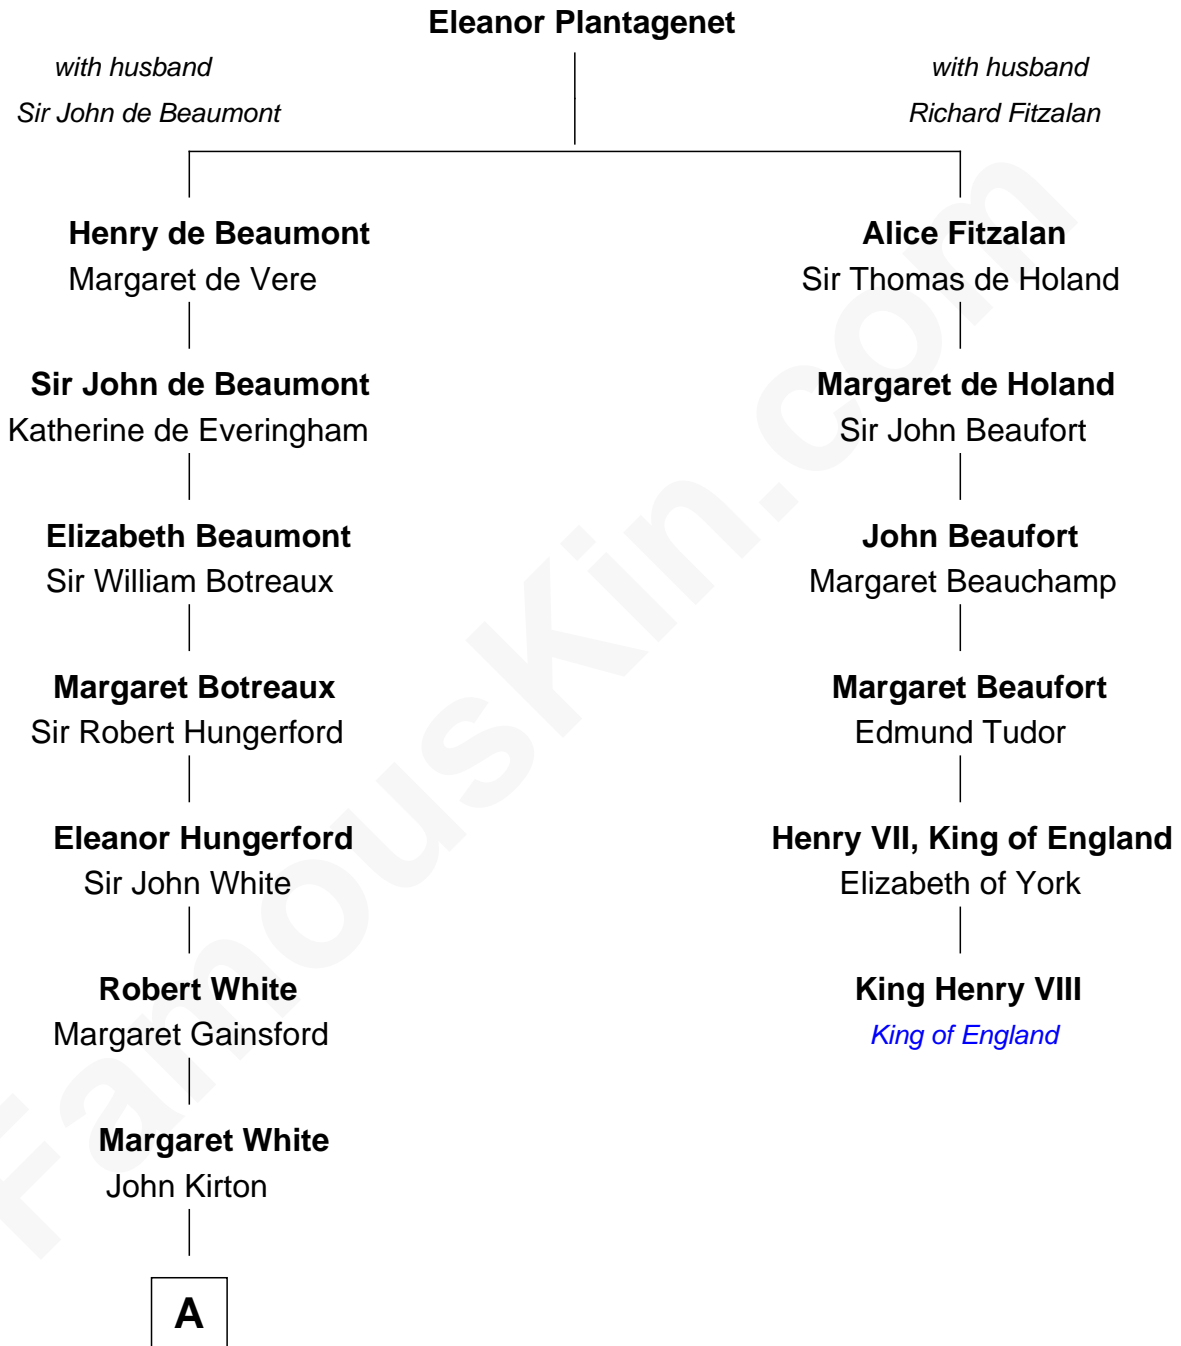

FamousKin.com

Relationship Chart of

Alice (Lee) Roosevelt

First Wife of President Theodore Roosevelt

5th cousin 14 times removed of

King Henry VIII

King of England

B

—
Harriet Paine Rose

John Clarke Lee

—
George Cabot Lee

Caroline Watts Haskell

—
Alice (Lee) Roosevelt

Wife of President Theodore Roosevelt

FamousKin.com