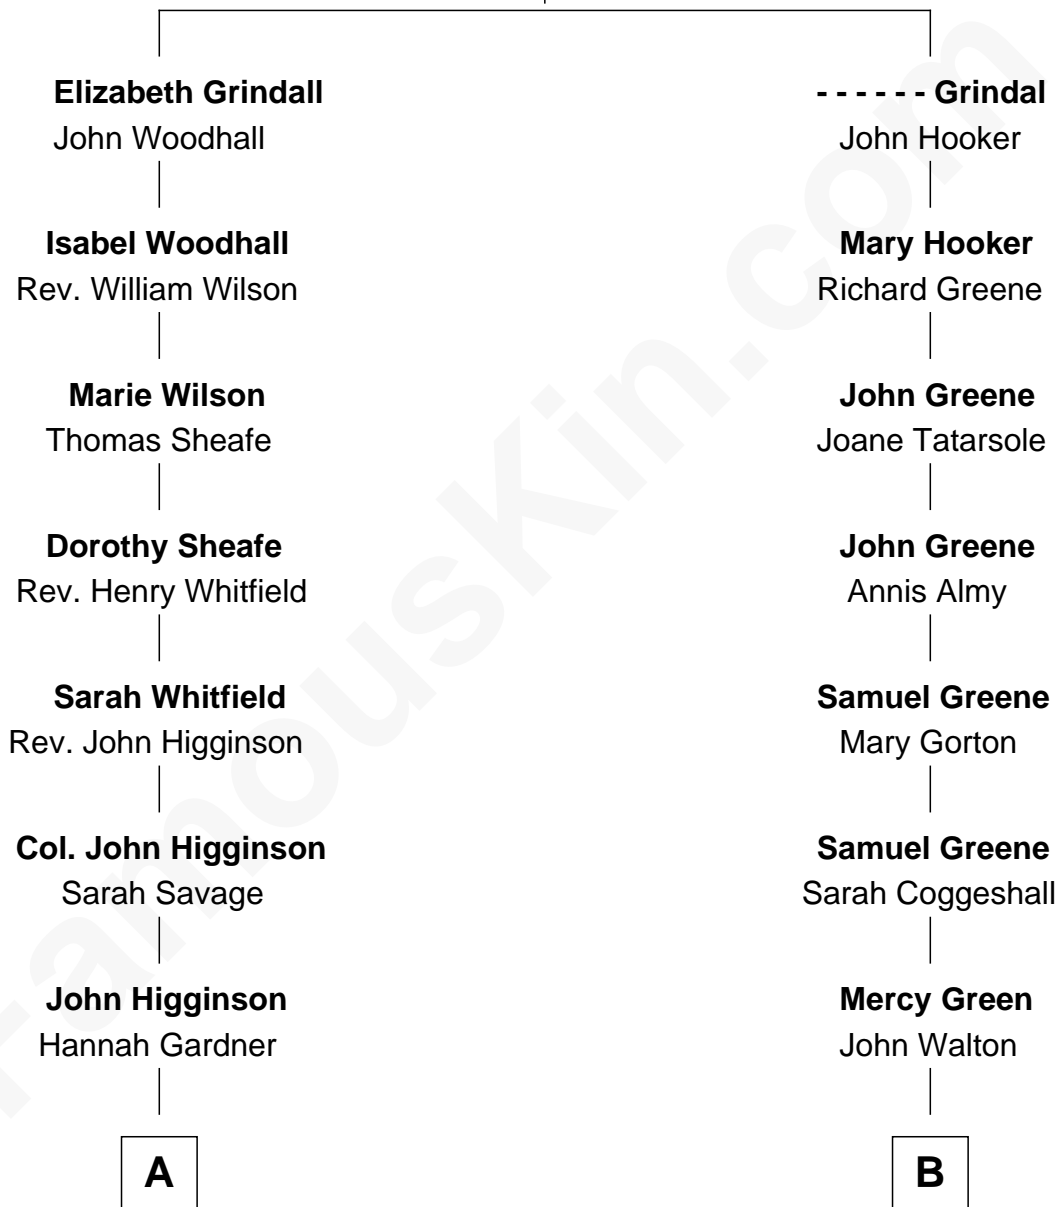

FamousKin.com

Relationship Chart of

Alice (Lee) Roosevelt

First Wife of President Theodore Roosevelt

8th cousin 5 times removed of

Samuel Ward King

15th Governor of Rhode Island

William Grindall

A

John Higginson
Ruth Boardman

Elizabeth Higginson
Joseph Cabot

Elizabeth Cabot
Joseph Lee

Nathaniel Cabot Lee
Mary Ann Cabot

John Clarke Lee
Harriet Paine Rose

George Cabot Lee
Caroline Watts Haskell

Alice (Lee) Roosevelt
Wife of President Theodore Roosevelt

B

Welthian Walton
William Borden King

Samuel Ward King
15th Governor of Rhode Island

FamousKin.com