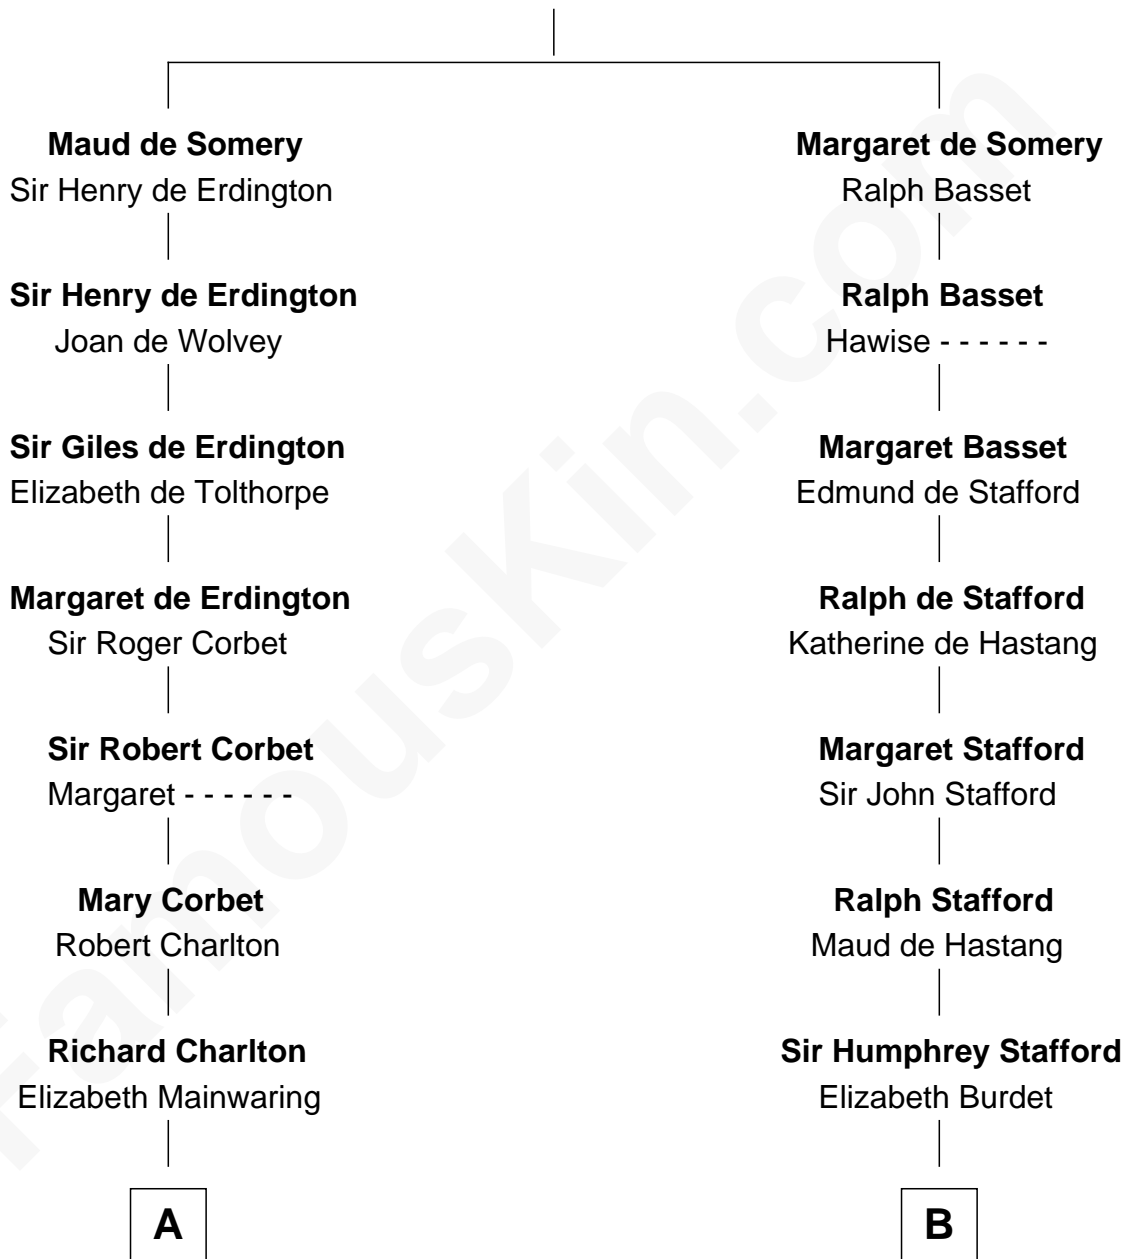

## Relationship Chart of

### Alice (Lee) Roosevelt

*First Wife of President Theodore Roosevelt*

19th cousin 1 time removed of

### Samuel Ward King

*15th Governor of Rhode Island*

**Sir Roger de Somery**

Nichole d'Aubenev

**C**

**Nathaniel Cabot Lee**

Mary Ann Cabot

**John Clarke Lee**

Harriet Paine Rose

**George Cabot Lee**

Caroline Watts Haskell

**Alice (Lee) Roosevelt**

*Wife of President Theodore Roosevelt*

**D**

**Mercy Green**

John Walton