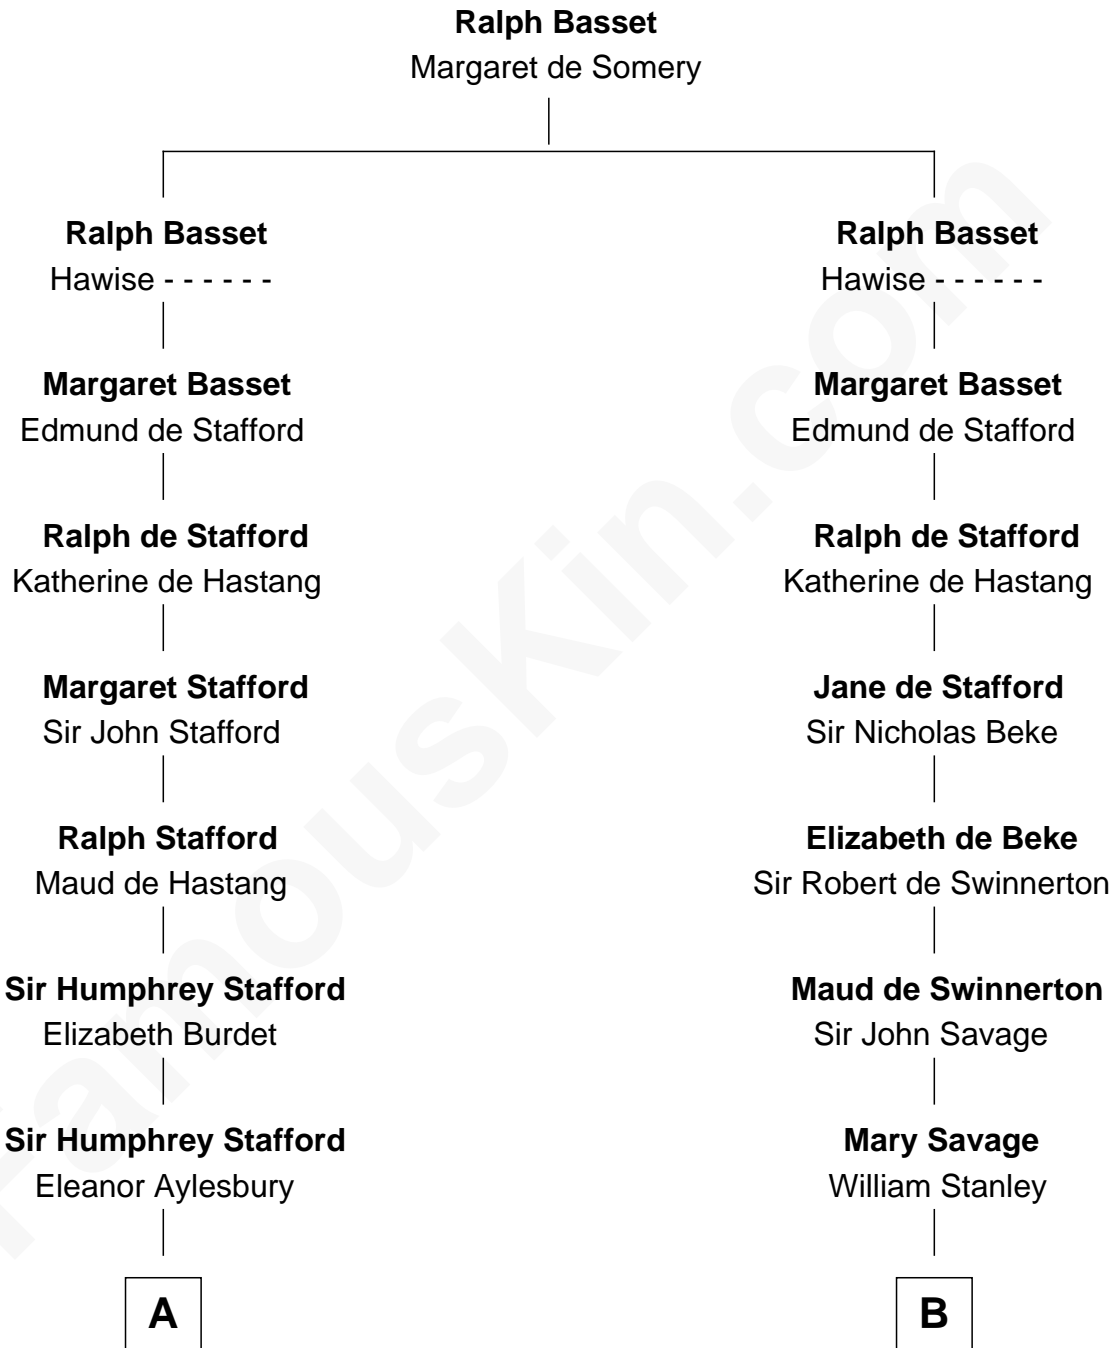

Francis Lightfoot Lee

Signer of the Declaration of Independence