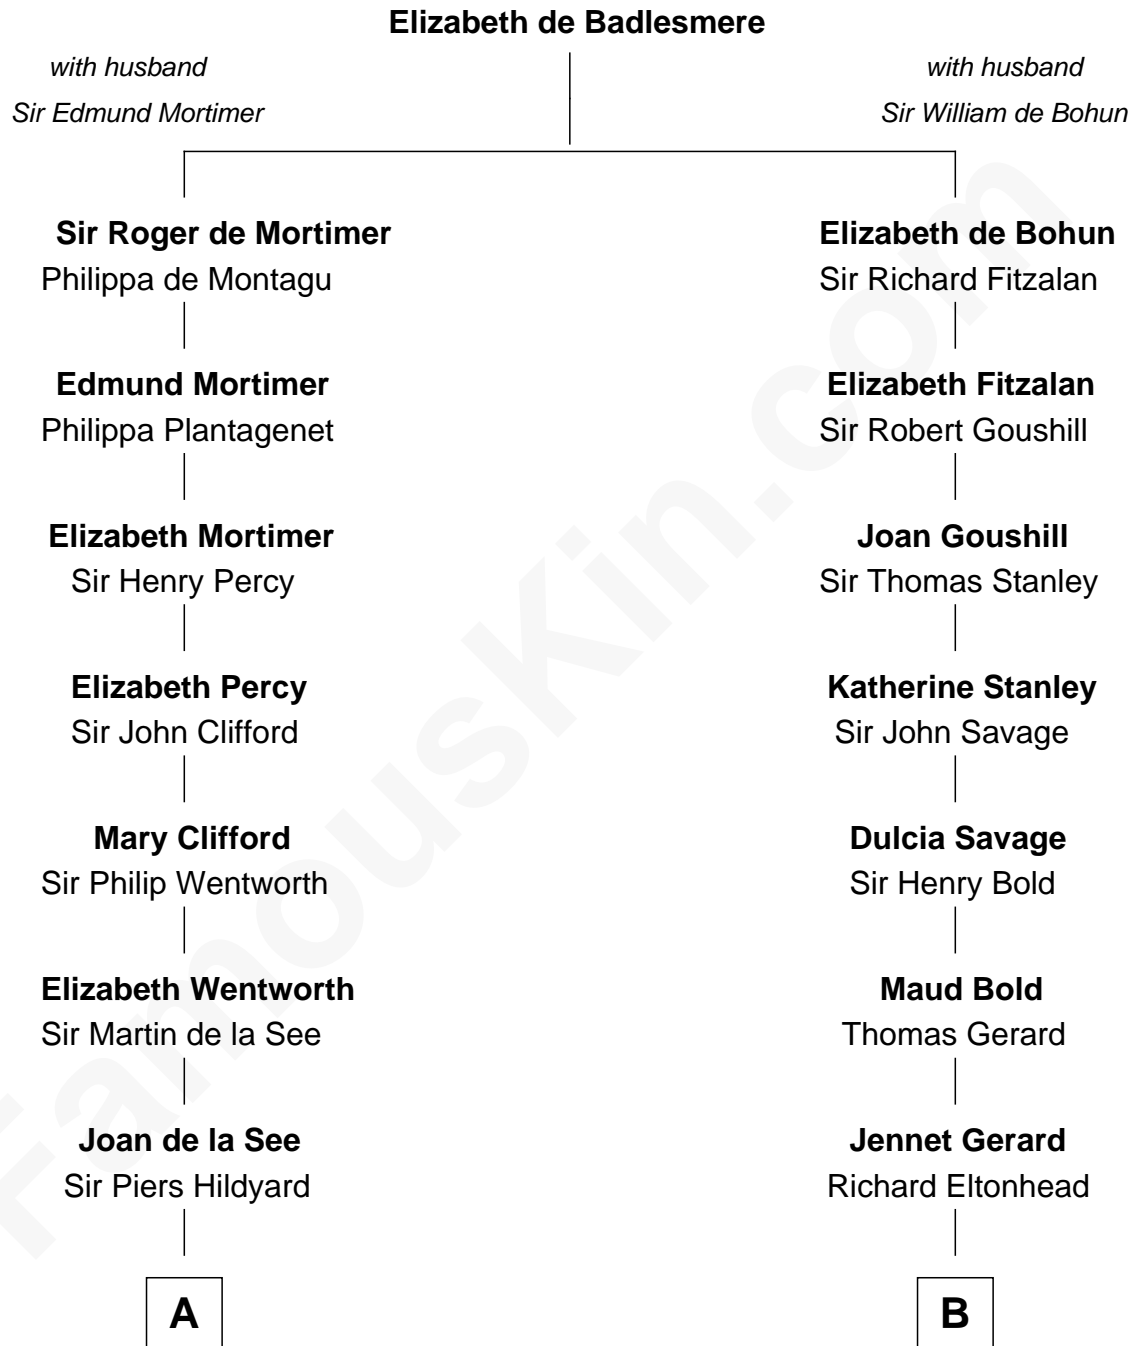

FamousKin.com

Relationship Chart of

Alice (Lee) Roosevelt

First Wife of President Theodore Roosevelt

12th cousin 8 times removed of

Francis Lightfoot Lee

Signer of the Declaration of Independence

C

—
Mary Ann Cabot
Nathaniel Cabot Lee

—
John Clarke Lee
Harriet Paine Rose

—
George Cabot Lee
Caroline Watts Haskell

—
Alice (Lee) Roosevelt
Wife of President Theodore Roosevelt

FamousKin.com