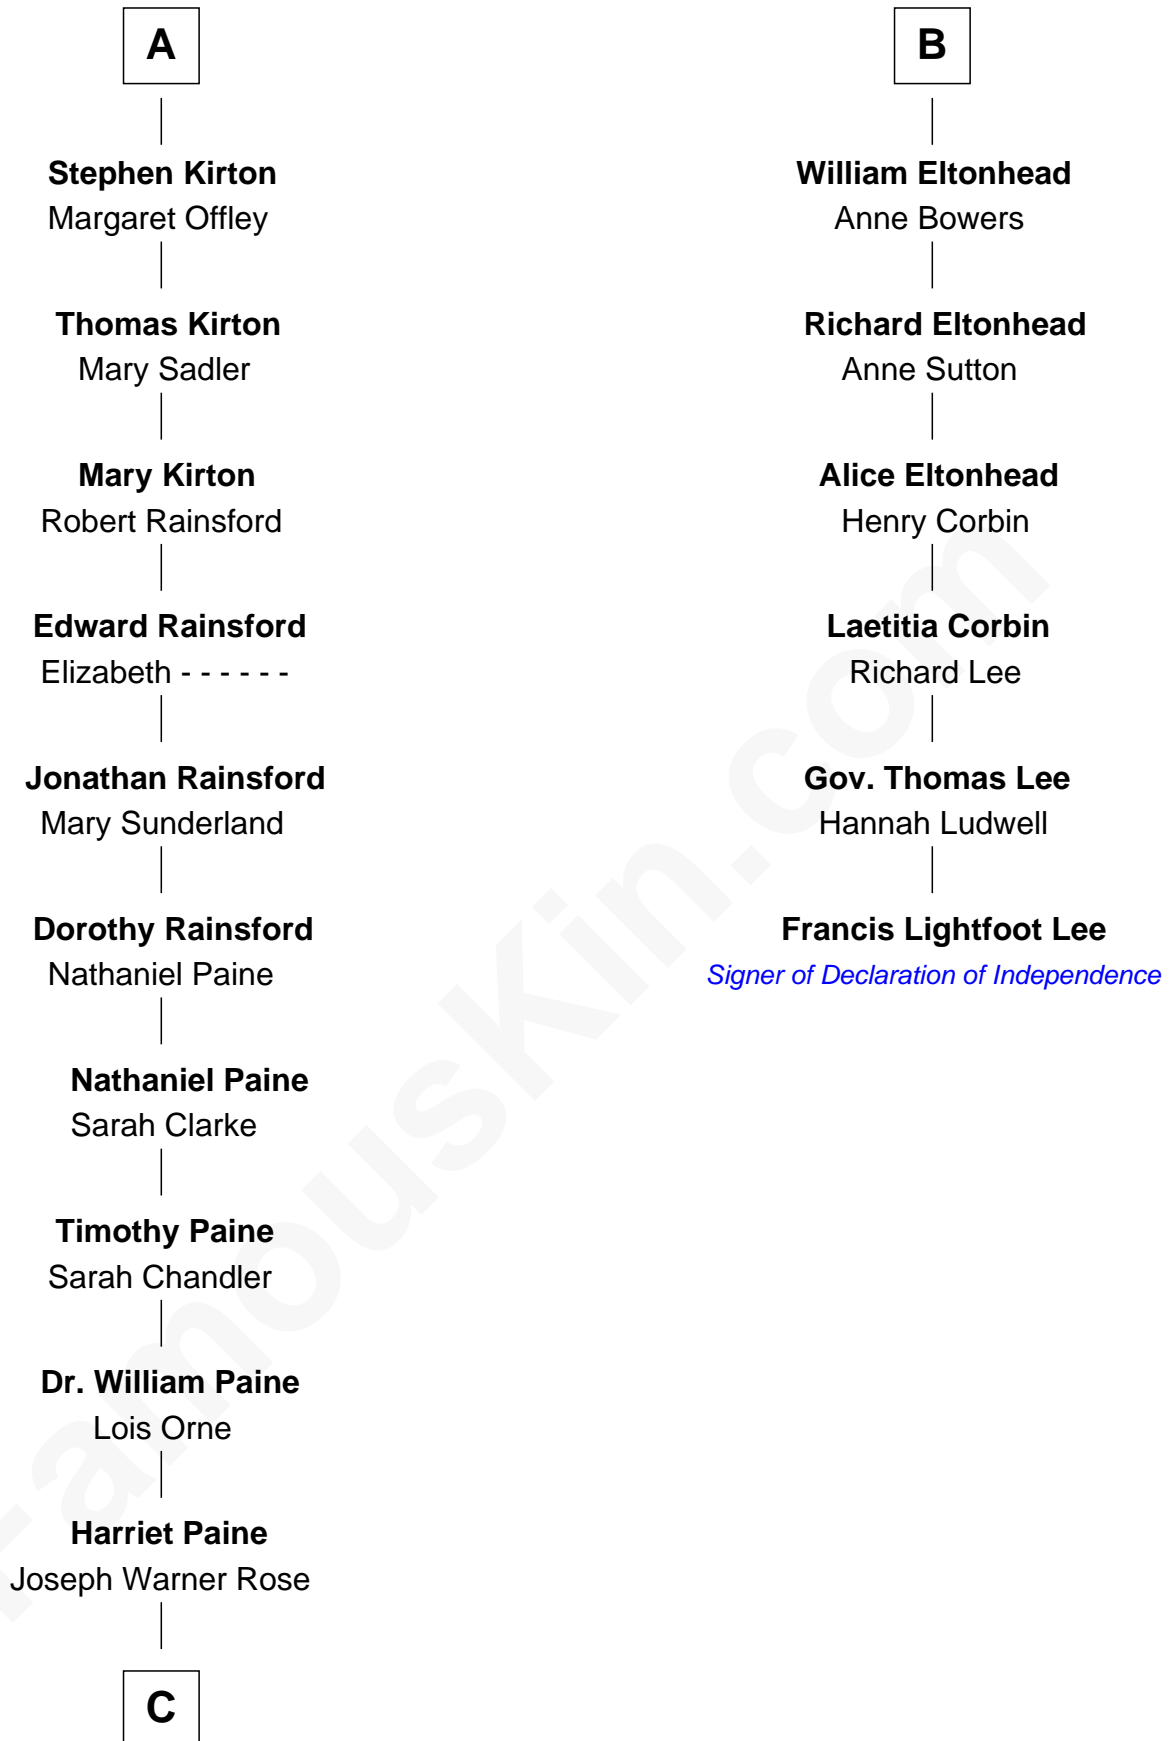

FamousKin.com

Relationship Chart of

Alice (Lee) Roosevelt

First Wife of President Theodore Roosevelt

12th cousin 7 times removed of

Francis Lightfoot Lee

Signer of the Declaration of Independence

C

—
Harriet Paine Rose

John Clarke Lee

—
George Cabot Lee
Caroline Watts Haskell

—
Alice (Lee) Roosevelt
Wife of President Theodore Roosevelt

FamousKin.com