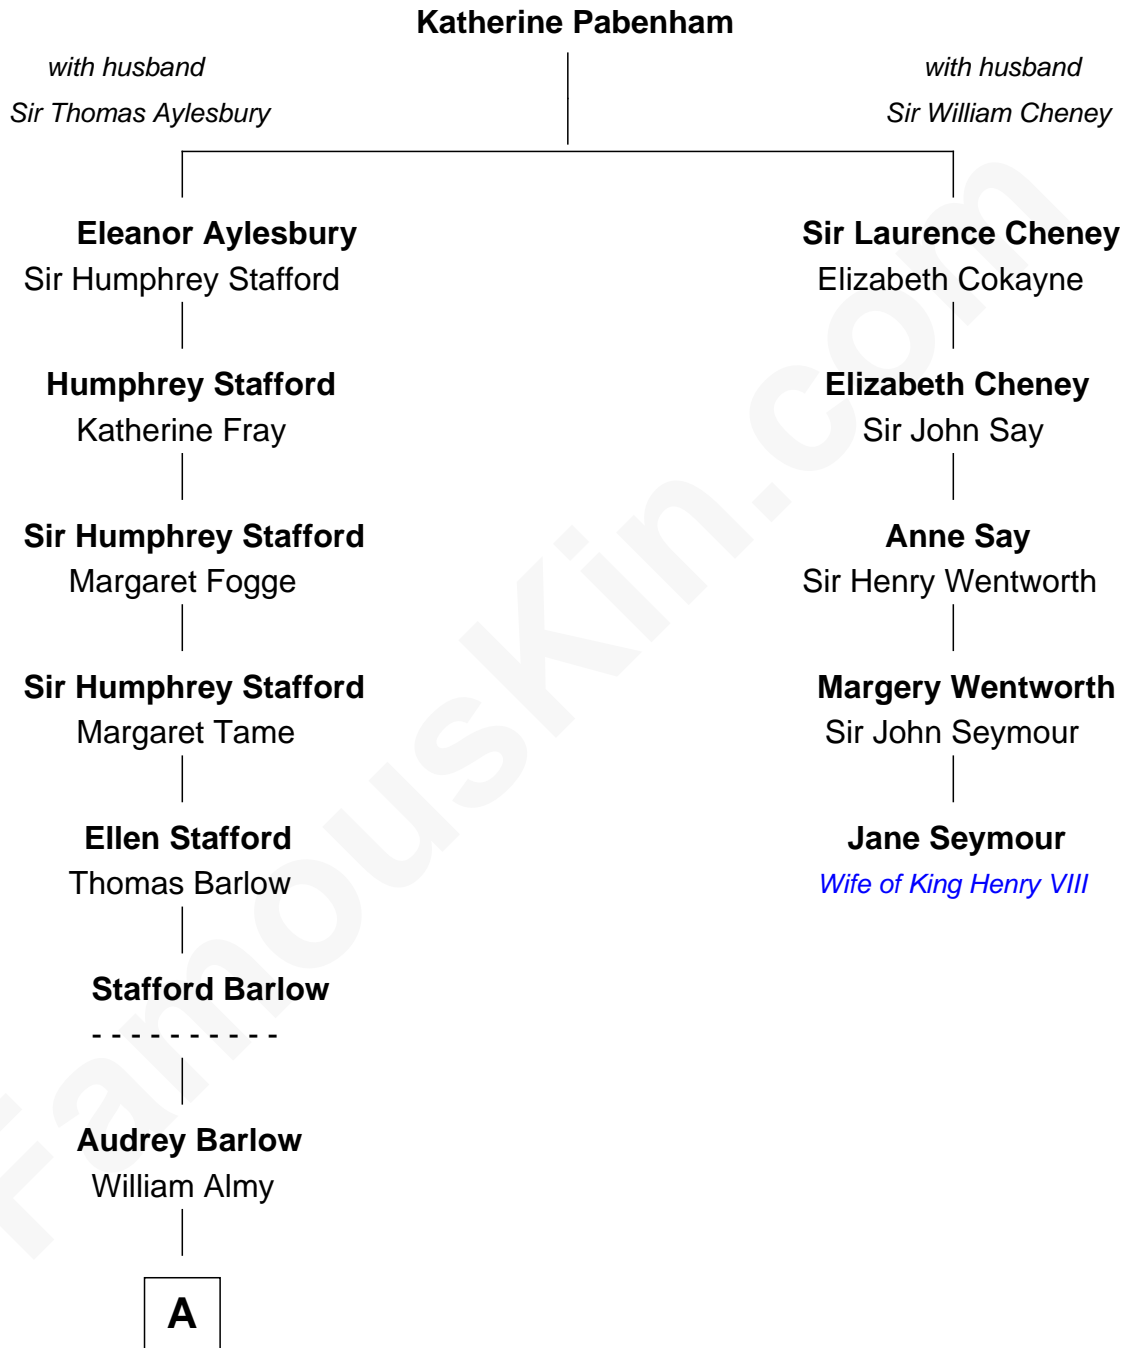

FamousKin.com

Relationship Chart of

Alice (Lee) Roosevelt

First Wife of President Theodore Roosevelt

4th cousin 11 times removed of

Jane Seymour

3rd Wife of King Henry VIII

A

Catherine Almy
Bartholomew West

Probable

Stephen West
Mercy Cooke

Stephen West
Susanna Jenney

Hannah West
Jethro Hathaway

Stephen Hathaway
Abigail Smith

Humphrey Hathaway
Abigail Smith

Alice Russell Hathaway
Elisha Haskell

Caroline Watts Haskell
George Cabot Lee

Alice (Lee) Roosevelt

Wife of President Theodore Roosevelt