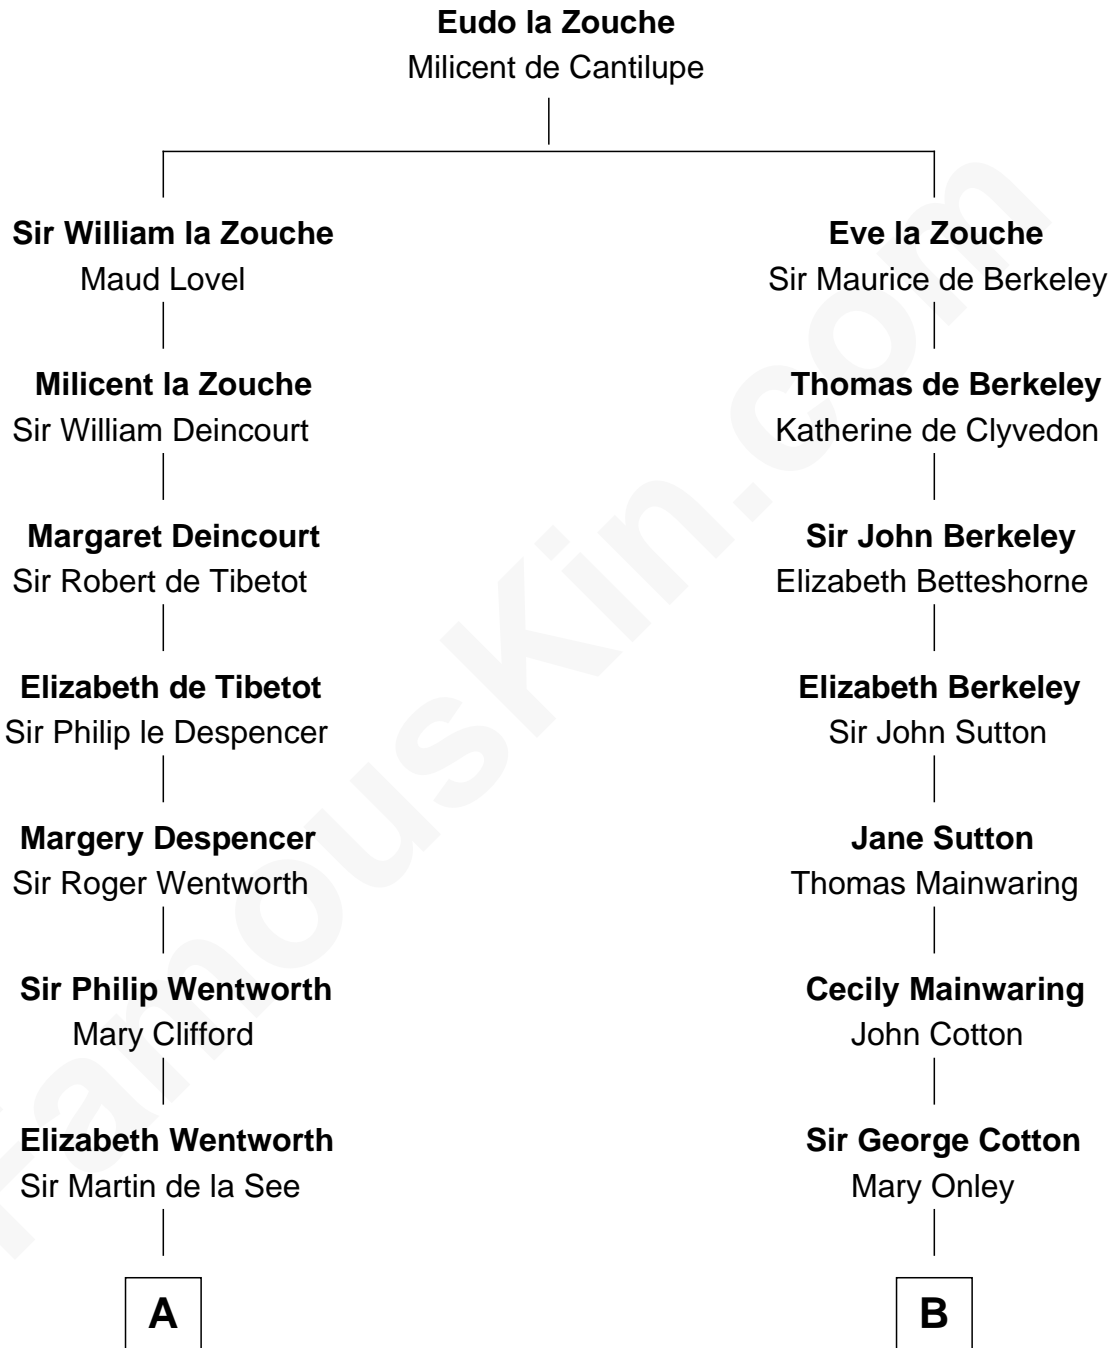

FamousKin.com

Relationship Chart of

Alice (Lee) Roosevelt

First Wife of President Theodore Roosevelt

19th cousin 2 times removed of

John Adams Morgan

1952 Olympic Sailing Gold Medalist

C

Nancy Clarke
Francis Cabot

Mary Ann Cabot
Nathaniel Cabot Lee

John Clarke Lee
Harriet Paine Rose

George Cabot Lee
Caroline Watts Haskell

Alice (Lee) Roosevelt
Wife of President Theodore Roosevelt

D

John Pierpont Morgan
Jane Norton Grew