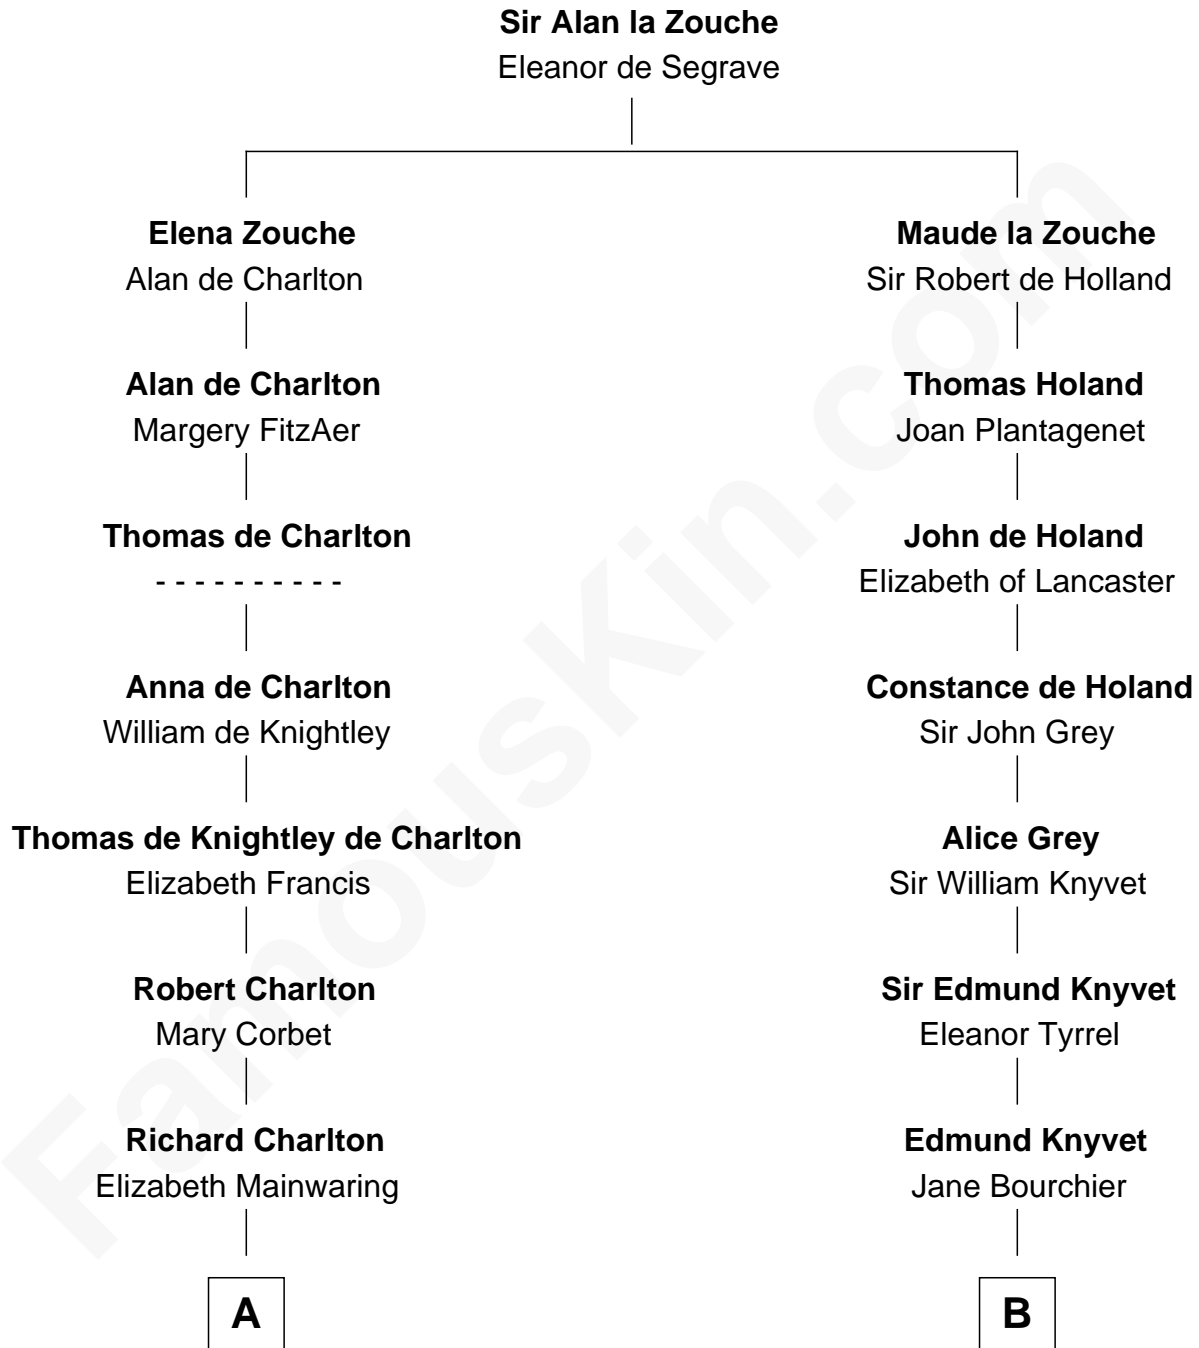

FamousKin.com

Relationship Chart of

Alice (Lee) Roosevelt

First Wife of President Theodore Roosevelt

20th cousin of

John Adams Morgan

1952 Olympic Sailing Gold Medalist

C

Nathaniel Cabot Lee

Mary Ann Cabot

John Clarke Lee

Harriet Paine Rose

George Cabot Lee

Caroline Watts Haskell

Alice (Lee) Roosevelt

Wife of President Theodore Roosevelt