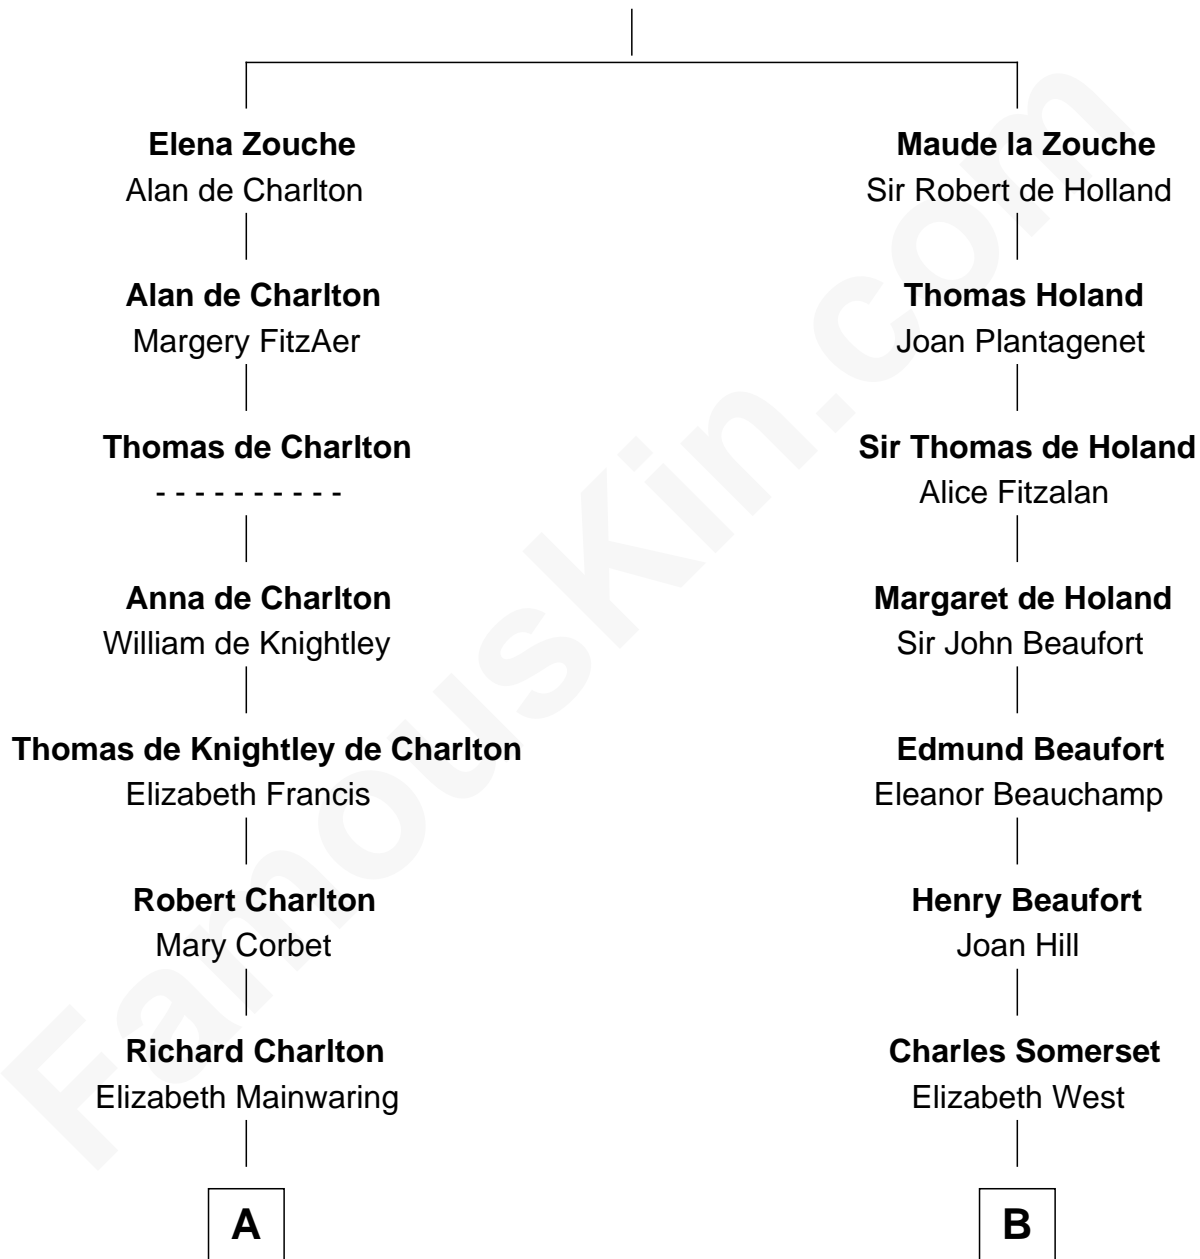

FamousKin.com

Relationship Chart of

Alice (Lee) Roosevelt

First Wife of President Theodore Roosevelt

20th cousin 1 time removed of

Benedict Cumberbatch

Movie, Television and Stage Actor

Sir Alan la Zouche
Eleanor de Segrave

C

Nathaniel Cabot Lee

Mary Ann Cabot

John Clarke Lee

Harriet Paine Rose

George Cabot Lee

Caroline Watts Haskell

Alice (Lee) Roosevelt

Wife of President Theodore Roosevelt

D

Robert William Cumberbatch

Louisa Grace Hanson

Henry Alfred Cumberbatch

Hélène Gertrude Rees

Henry Carlton Cumberbatch

Pauline Ellen Laing Congdon