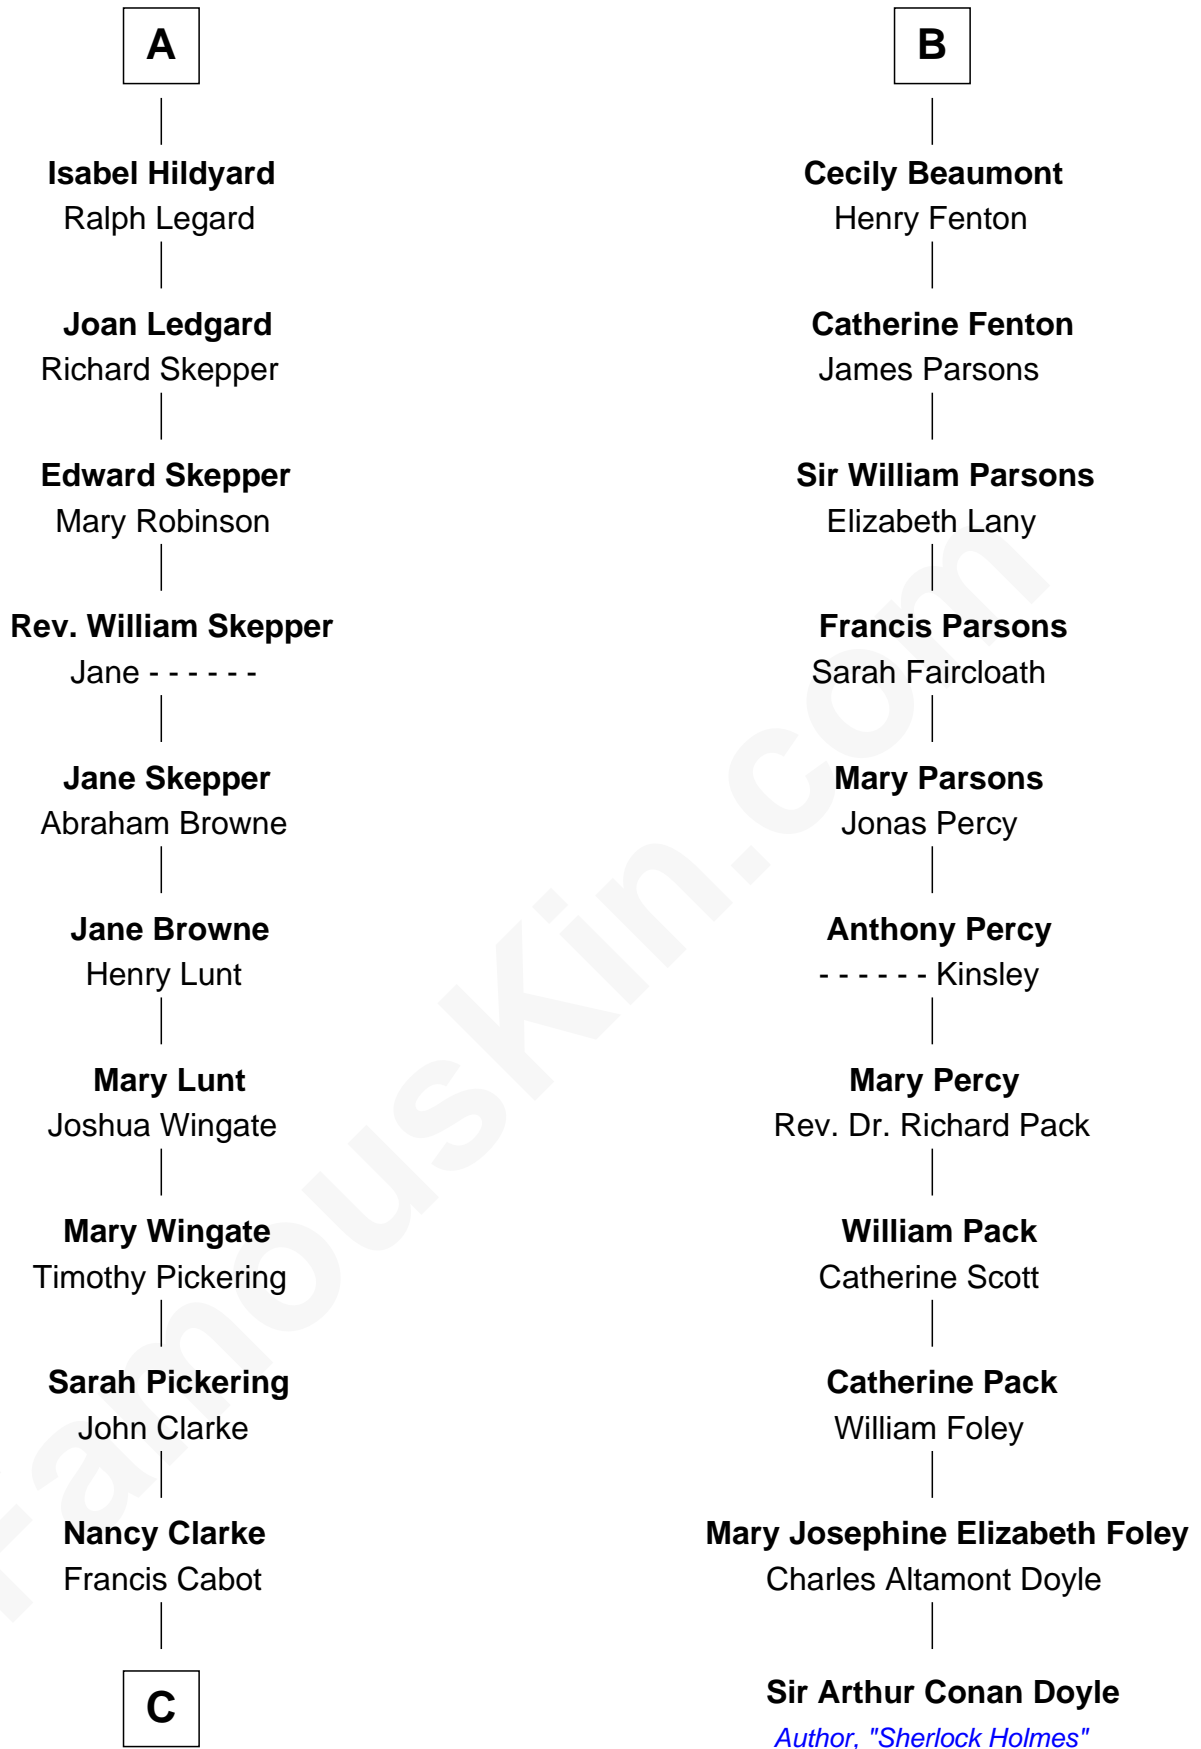

FamousKin.com

Relationship Chart of

Alice (Lee) Roosevelt

First Wife of President Theodore Roosevelt

17th cousin 3 times removed of

Sir Arthur Conan Doyle
Author, "Sherlock Holmes"

Edward III, King of England
Philippa of Hainault

C

—
Mary Ann Cabot
Nathaniel Cabot Lee

—
John Clarke Lee
Harriet Paine Rose

—
George Cabot Lee
Caroline Watts Haskell

—
Alice (Lee) Roosevelt
Wife of President Theodore Roosevelt

FamousKin.com