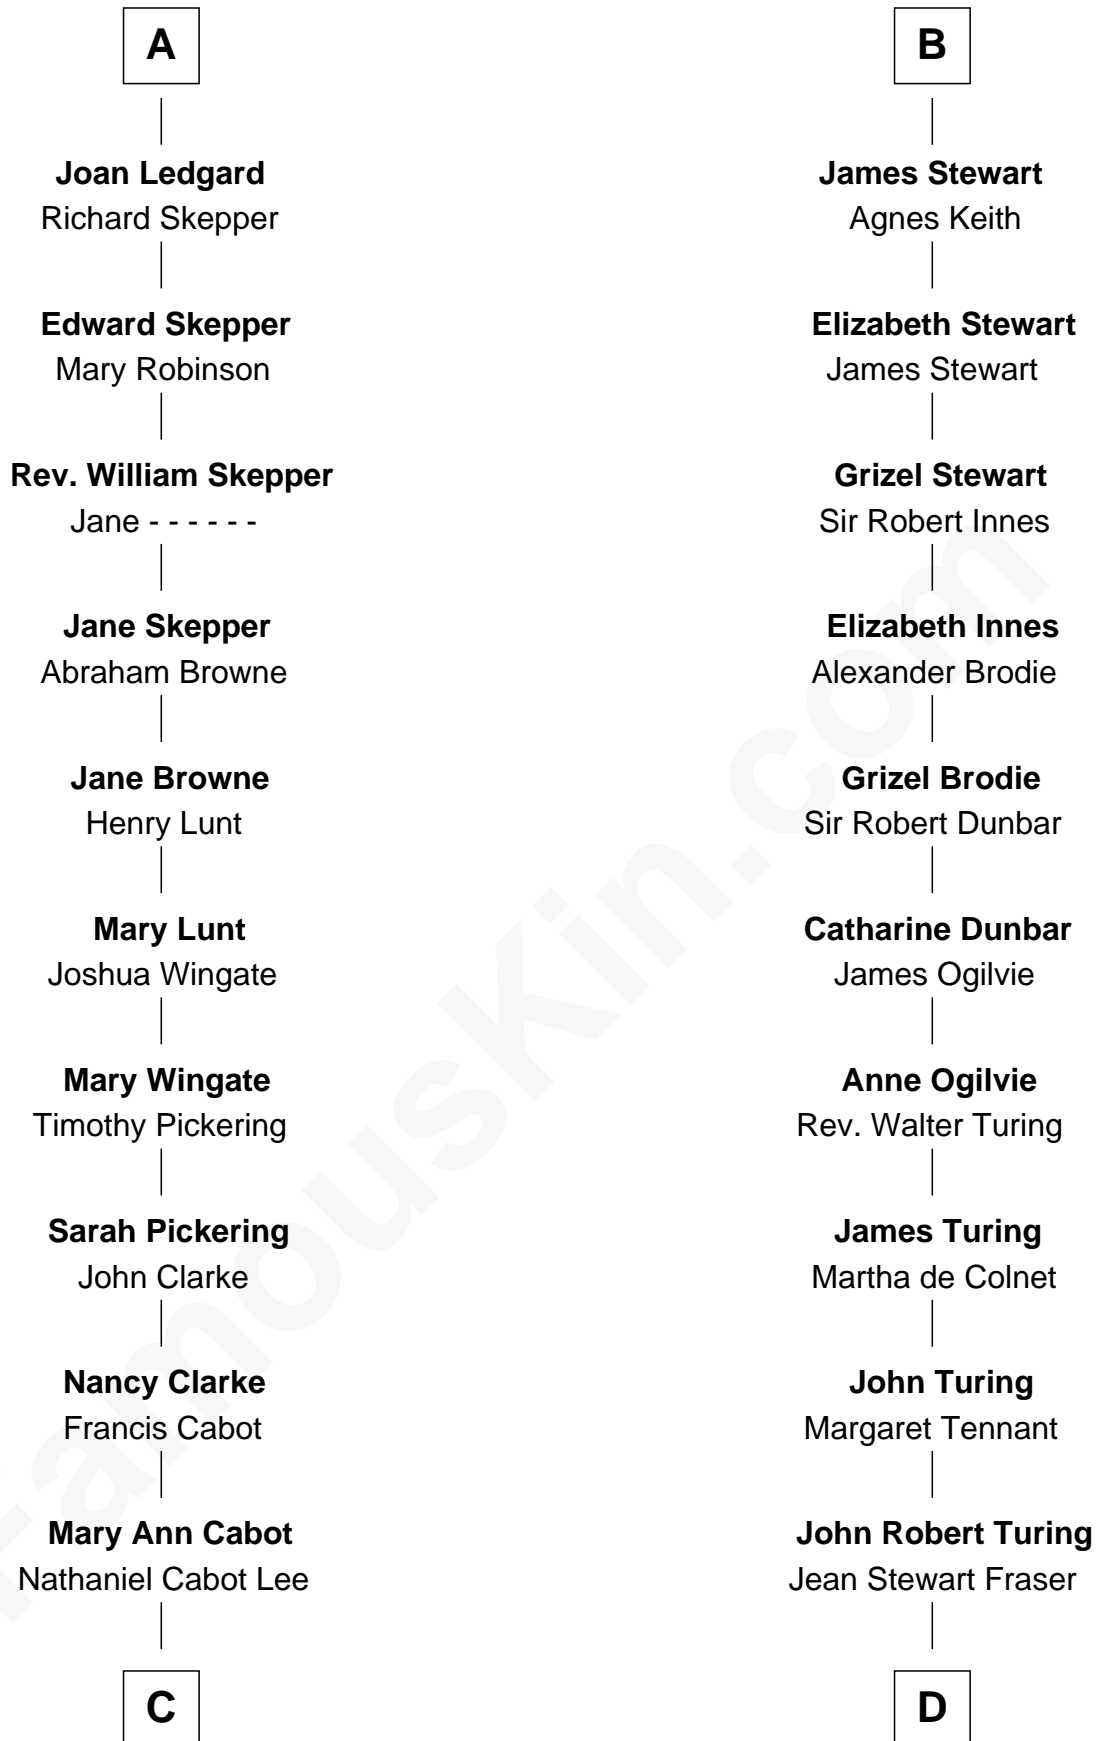

FamousKin.com

Relationship Chart of

Alice (Lee) Roosevelt

First Wife of President Theodore Roosevelt

19th cousin of

Alan Turing

WWII Codebreaker of Nazi Enigma Machine

C

John Clarke Lee
Harriet Paine Rose

George Cabot Lee
Caroline Watts Haskell

Alice (Lee) Roosevelt
Wife of President Theodore Roosevelt

D

Rev. John Robert Turing
Fanny Montague Boyd

Julius Matheson Turing
Ethel Sara Stoney