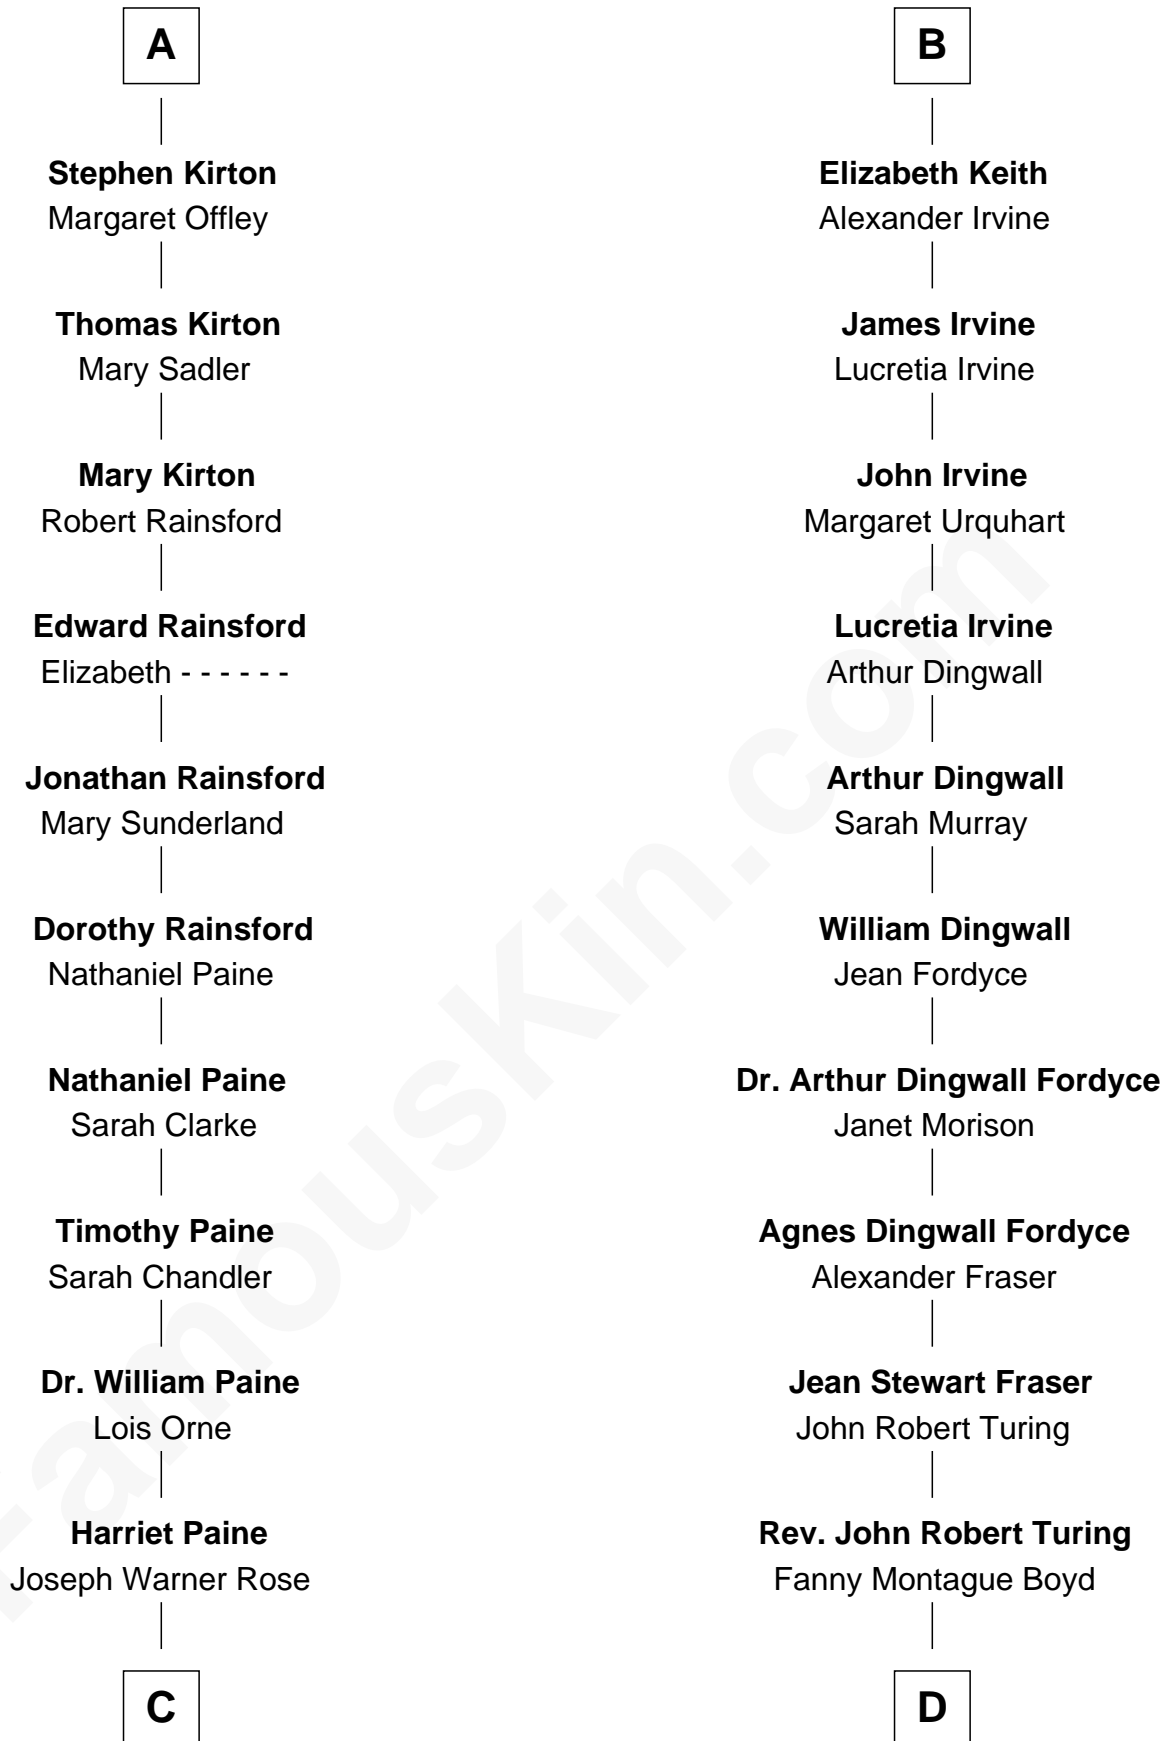

FamousKin.com

Relationship Chart of

Alice (Lee) Roosevelt

First Wife of President Theodore Roosevelt

18th cousin 1 time removed of

Alan Turing

WWII Codebreaker of Nazi Enigma Machine

C

Harriet Paine Rose
John Clarke Lee

George Cabot Lee
Caroline Watts Haskell

Alice (Lee) Roosevelt
Wife of President Theodore Roosevelt

D

Julius Matheson Turing
Ethel Sara Stoney

Alan Turing
WWII Codebreaker of Nazi Enigma Machine