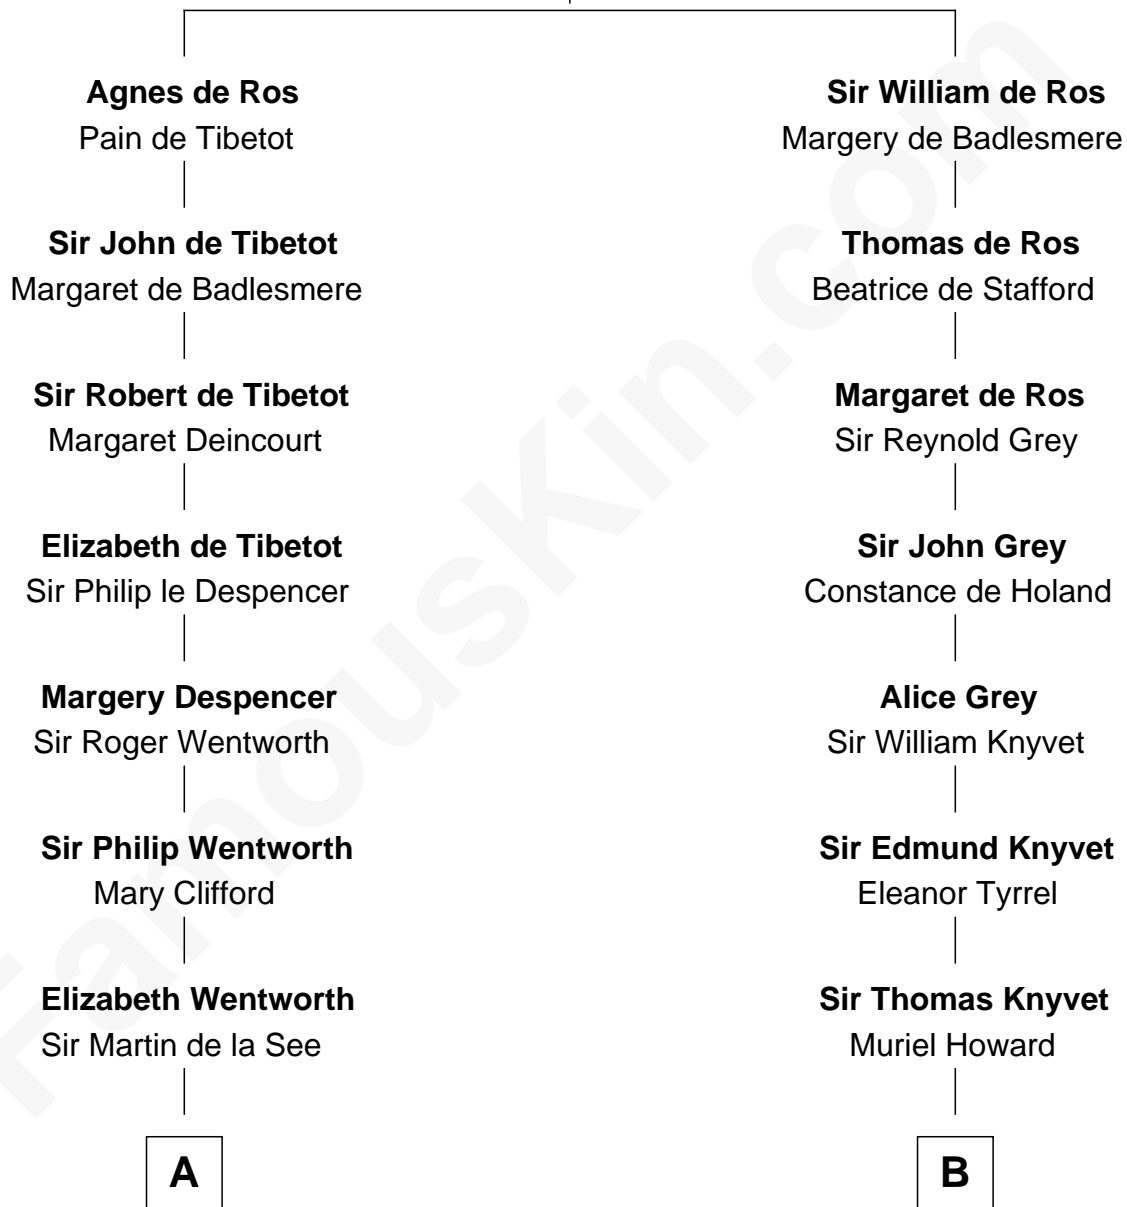

FamousKin.com

Relationship Chart of

Alice (Lee) Roosevelt

First Wife of President Theodore Roosevelt

20th cousin 1 time removed of

Tilda Swinton

Movie Actress

William de Ros
Maude de Vaux

C

Nancy Clarke
Francis Cabot

Mary Ann Cabot
Nathaniel Cabot Lee

John Clarke Lee
Harriet Paine Rose

George Cabot Lee
Caroline Watts Haskell

Alice (Lee) Roosevelt
Wife of President Theodore Roosevelt

D

Gertrude Clare Fetherstonhaugh
Cecil George Herbert Alers-Hankey