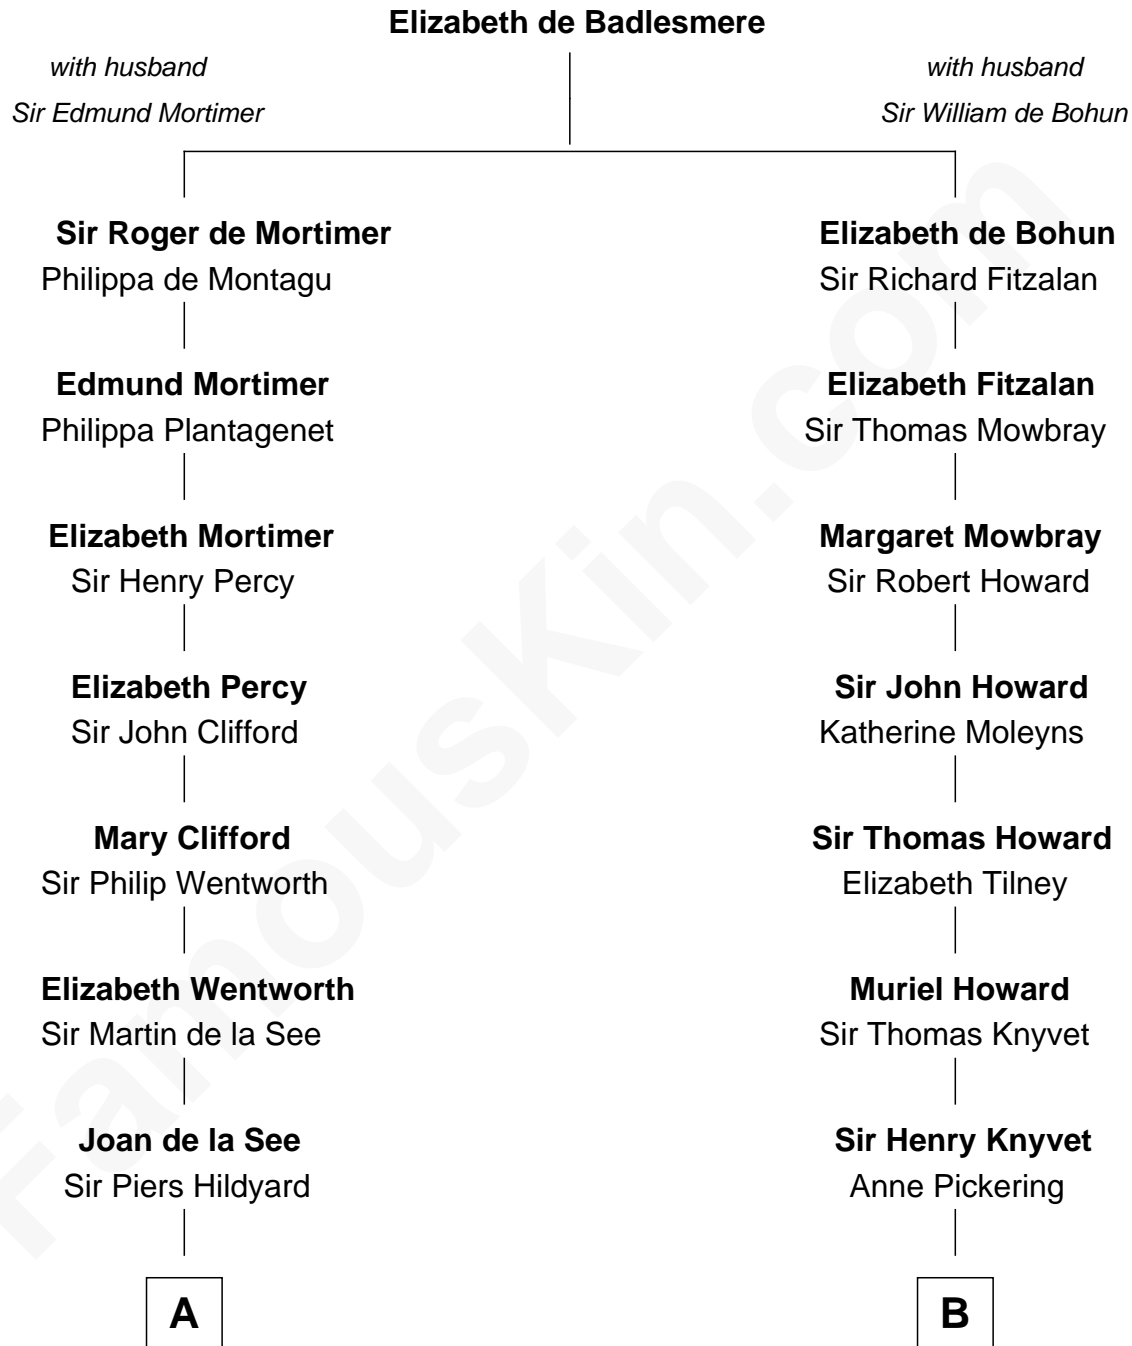

## Relationship Chart of

### Alice (Lee) Roosevelt

*First Wife of President Theodore Roosevelt*

19th cousin 1 time removed of

**Tilda Swinton**

*Movie Actress*

**C**

**Mary Ann Cabot**  
Nathaniel Cabot Lee

**John Clarke Lee**  
Harriet Paine Rose