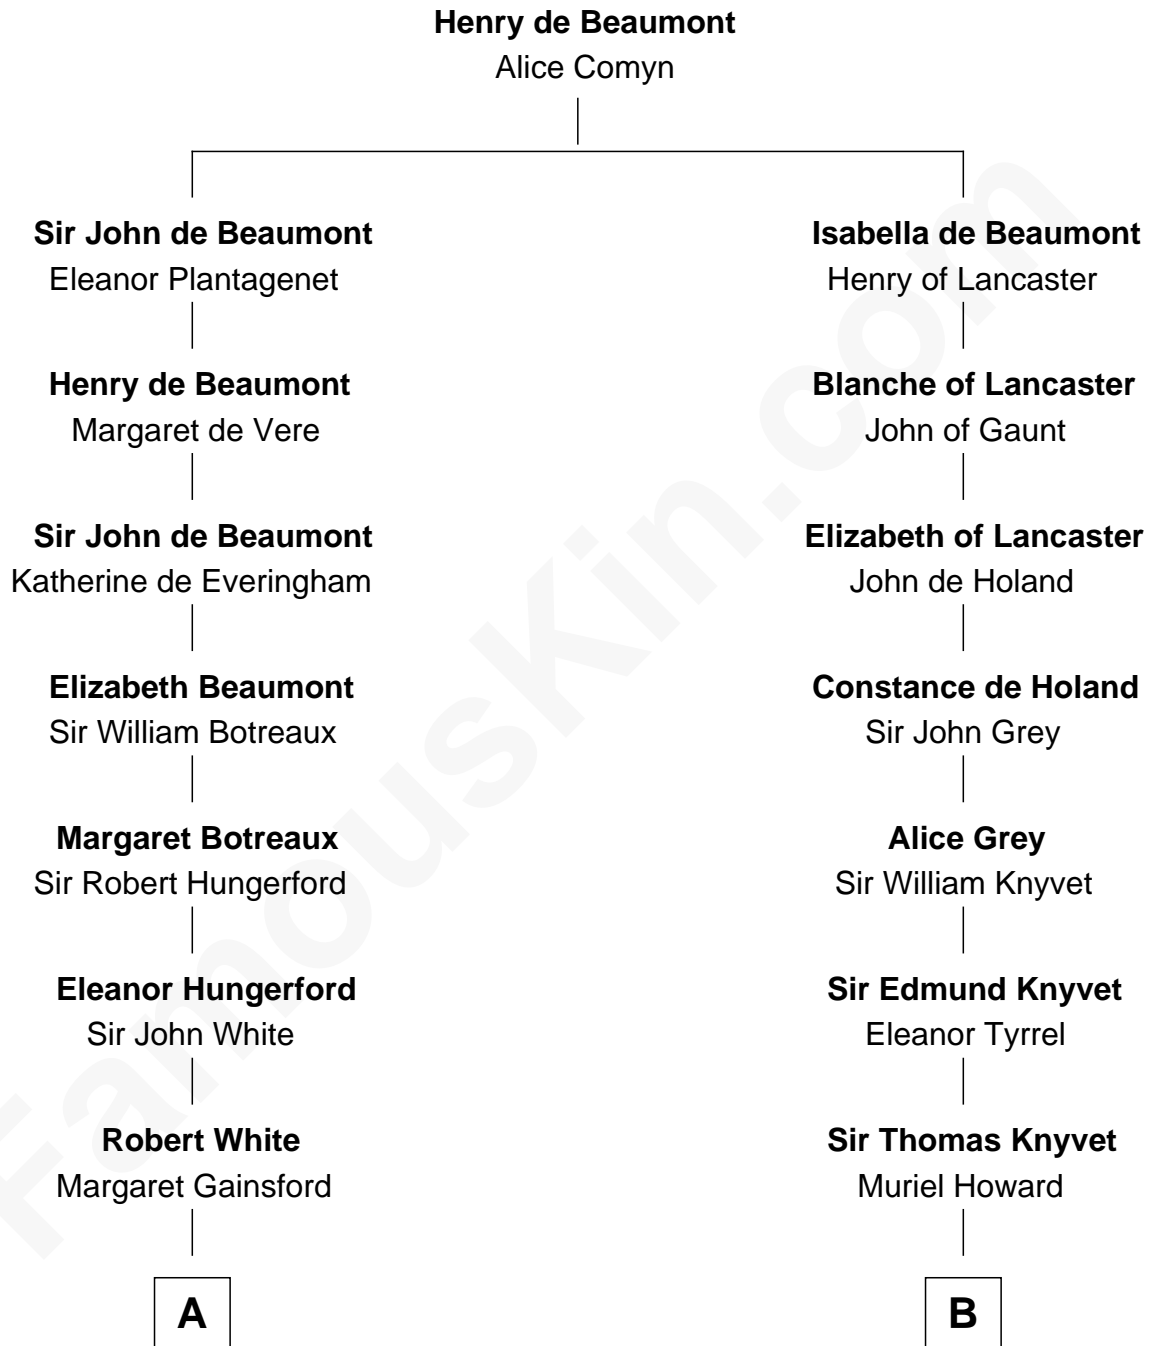

## Relationship Chart of

### Alice (Lee) Roosevelt

*First Wife of President Theodore Roosevelt*

20th cousin of

### Tilda Swinton

*Movie Actress*

**C**

**Harriet Paine**  
Joseph Warner Rose

**Harriet Paine Rose**  
John Clarke Lee

**George Cabot Lee**  
Caroline Watts Haskell

**Alice (Lee) Roosevelt**  
*Wife of President Theodore Roosevelt*