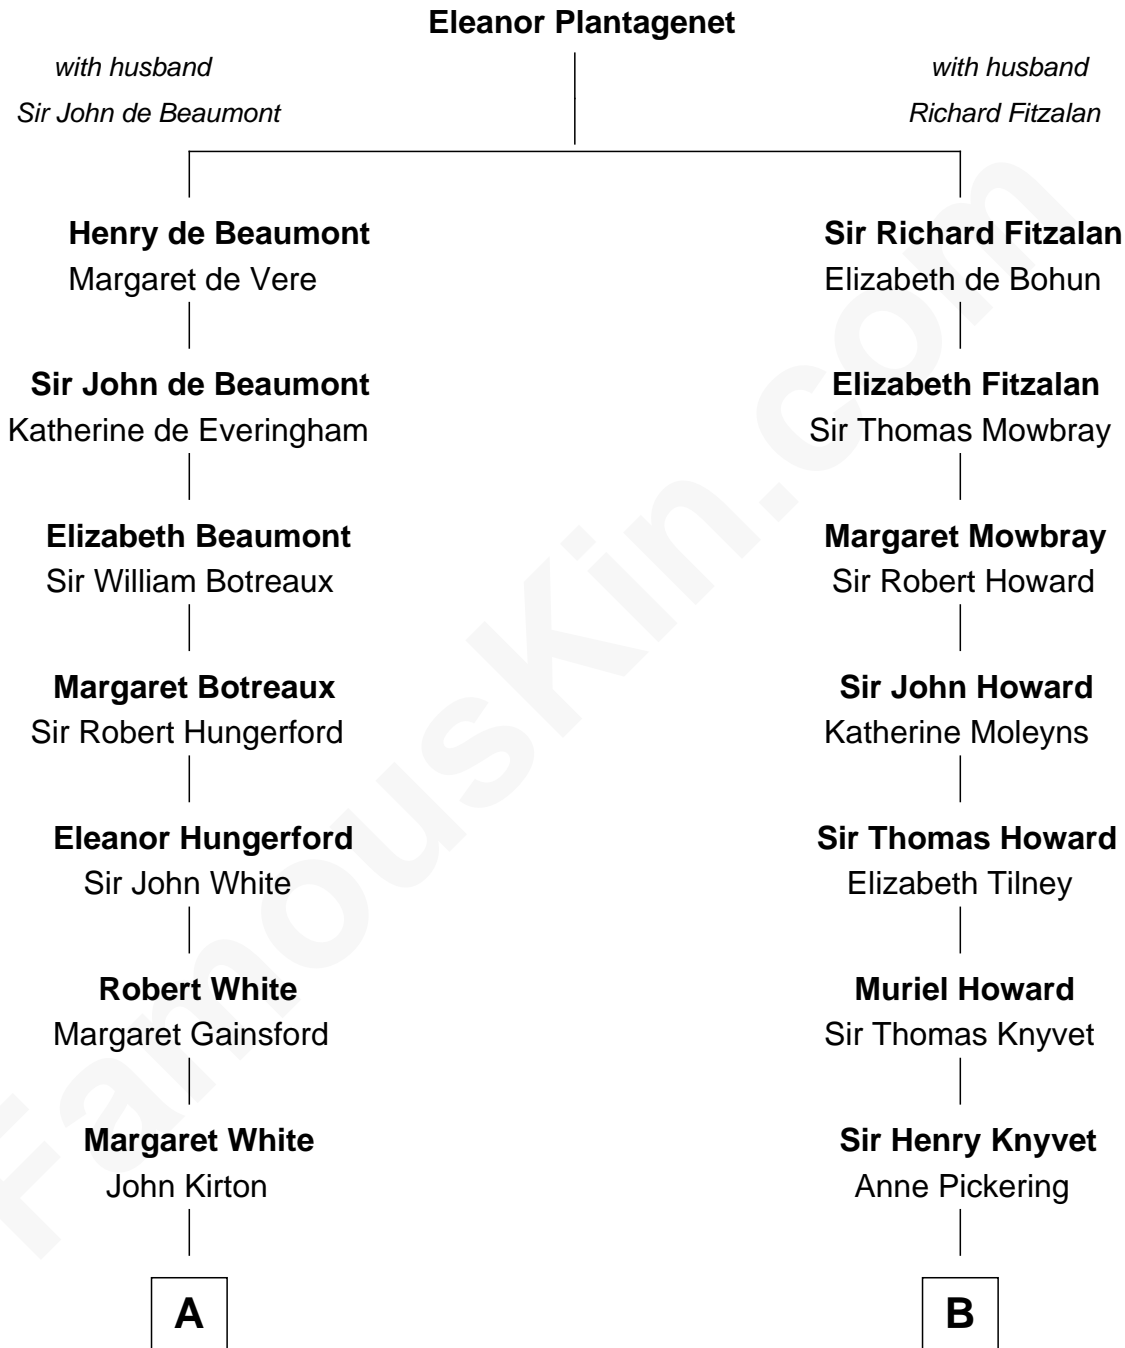

FamousKin.com

Relationship Chart of

Alice (Lee) Roosevelt

First Wife of President Theodore Roosevelt

19th cousin of

Tilda Swinton

Movie Actress