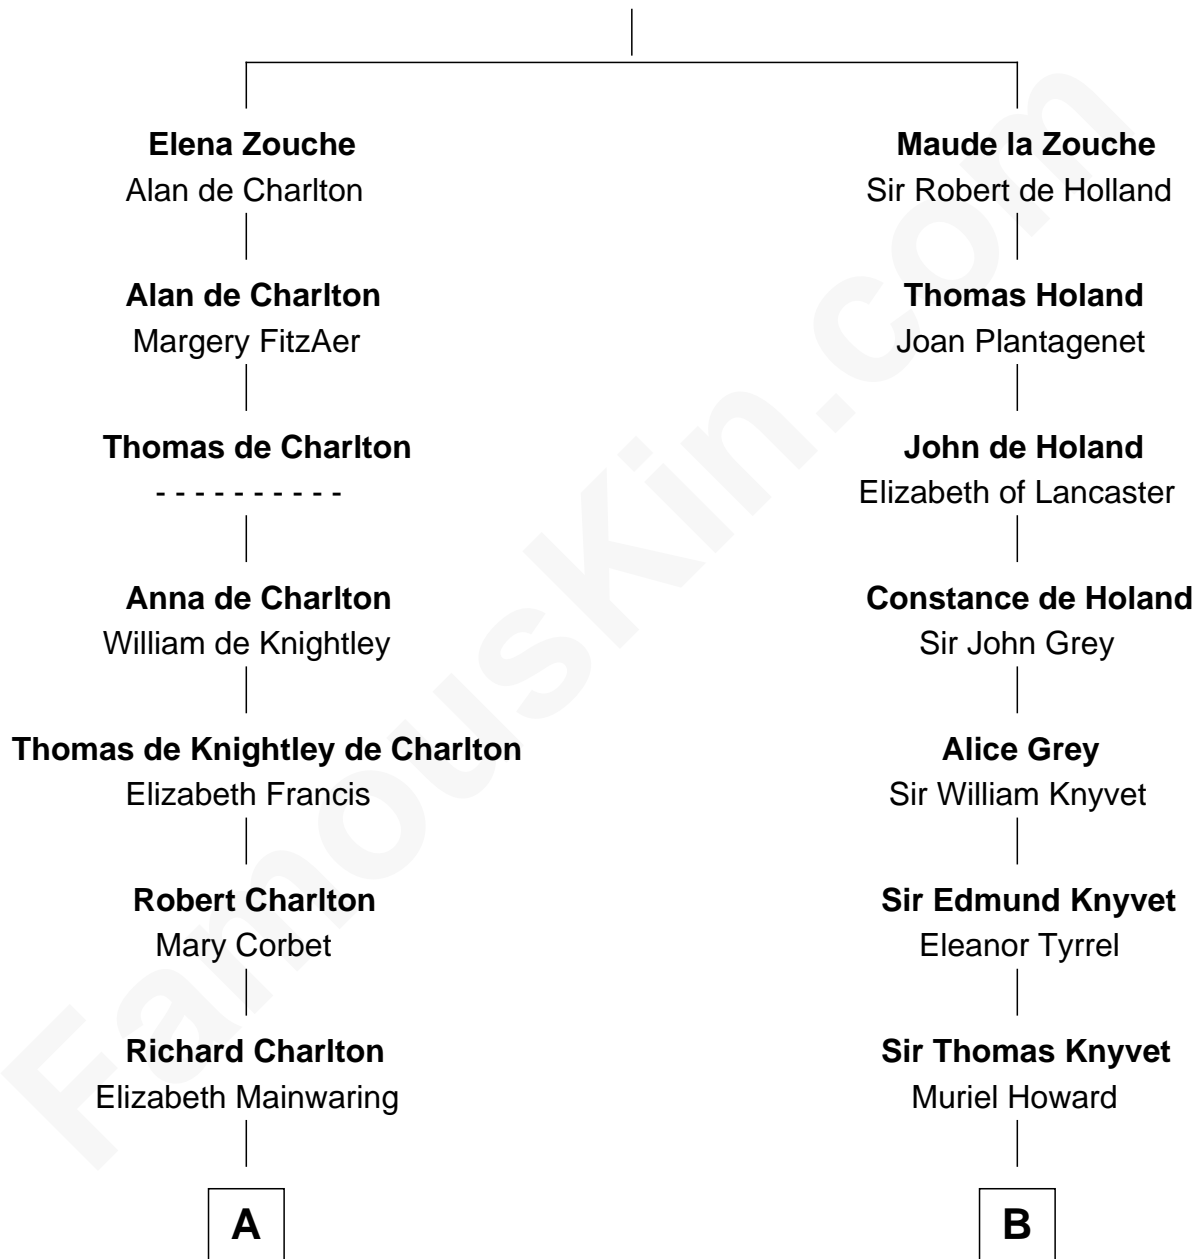

## Relationship Chart of

### Alice (Lee) Roosevelt

*First Wife of President Theodore Roosevelt*

20th cousin of

### Tilda Swinton

*Movie Actress*

**Sir Alan la Zouche**  
Eleanor de Segrave

**C**

**Nathaniel Cabot Lee**

Mary Ann Cabot

**John Clarke Lee**

Harriet Paine Rose

**George Cabot Lee**

Caroline Watts Haskell

**Alice (Lee) Roosevelt**

*Wife of President Theodore Roosevelt*

**D**

**Gertrude Clare Fetherstonhaugh**

Cecil George Herbert Alers-Hankey

**Mariora Beatrice Evelyn Rochfort Alers-Hankey**