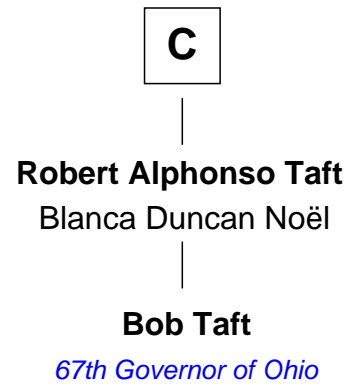

FamousKin.com

Relationship Chart of

Alice (Lee) Roosevelt

First Wife of President Theodore Roosevelt

16th cousin 2 times removed of

Bob Taft

67th Governor of Ohio

Sir Roger Wentworth

Agnes Wentworth

Sir Robert Constable

Margaret Constable

Sir William Eure

Sir Ralph Eure

Muriel Hastings

Sir William Eure

Elizabeth Willoughby

Sir Ralph Eure

Margery Bowes

Anne Eure

Lancelot Mansfield

John Mansfield

Elizabeth - - - - -

B

FamousKin.com