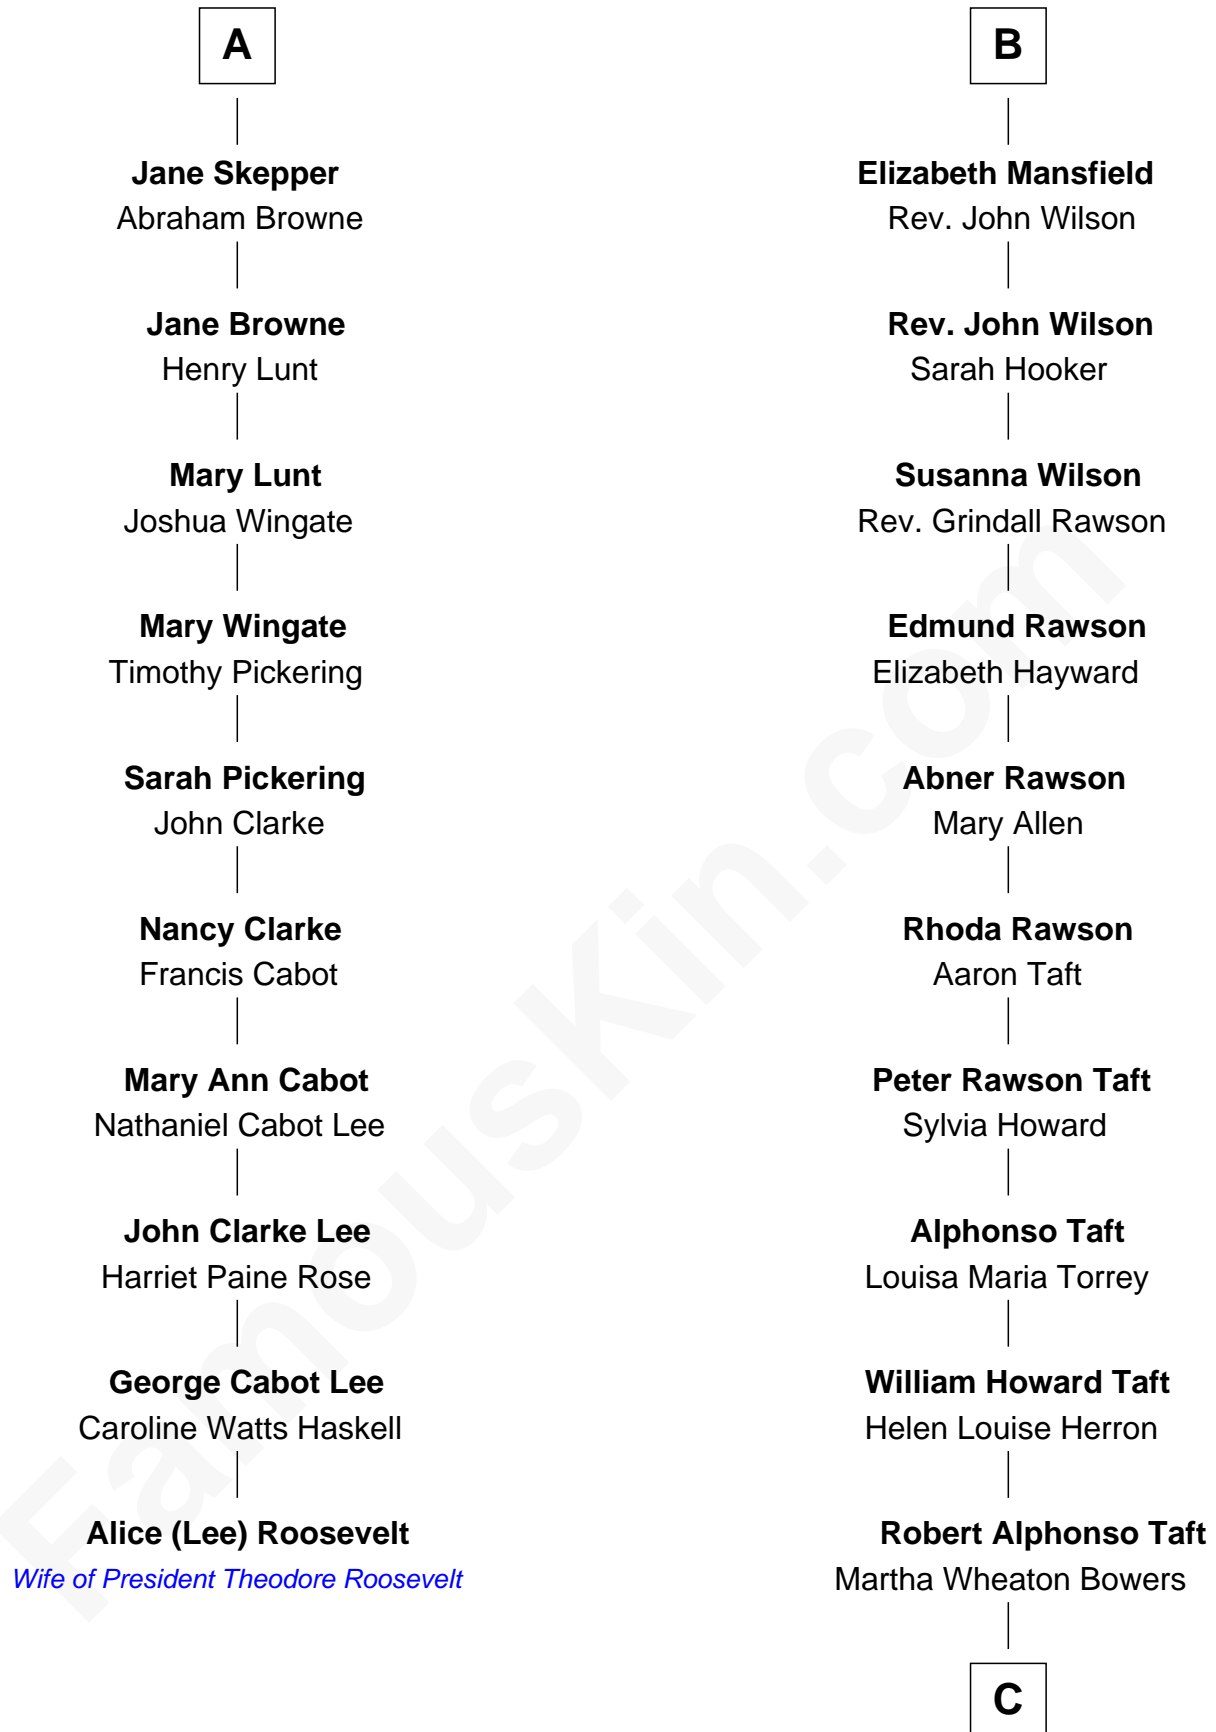

FamousKin.com

Relationship Chart of

Alice (Lee) Roosevelt

First Wife of President Theodore Roosevelt

16th cousin 2 times removed of

Bob Taft

67th Governor of Ohio

Sir Roger Wentworth

Margery Despencer

Sir Philip Wentworth

Mary Clifford

Elizabeth Wentworth

Sir Martin de la See

Joan de la See

Sir Piers Hildyard

Isabel Hildyard

Agnes Wentworth

Sir Robert Constable

Margaret Constable

Sir William Eure

Sir Ralph Eure

Muriel Hastings

Sir William Eure

Elizabeth Willoughby

Sir Ralph Eure

Margery Bowes

Anne Eure

Lancelot Mansfield

John Mansfield

Elizabeth - - - - -

B

FamousKin.com