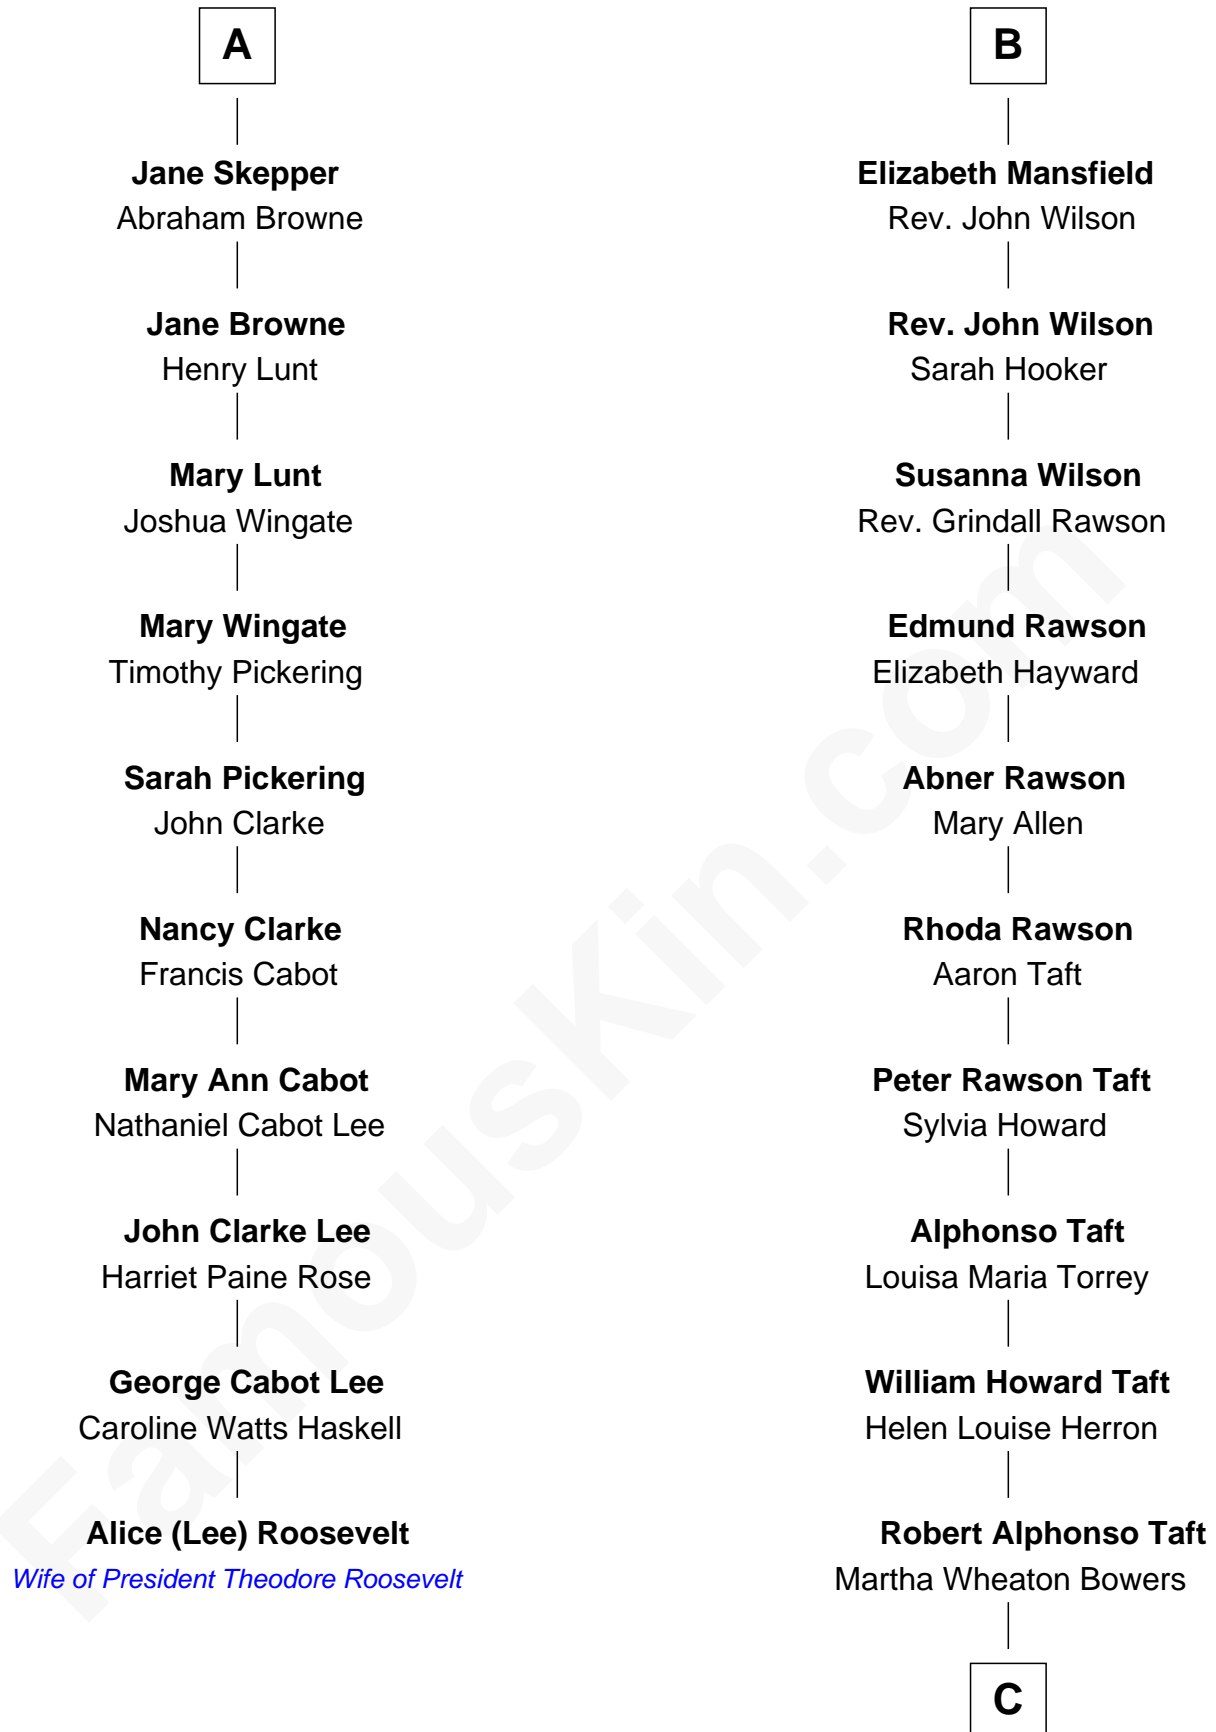

### Alice (Lee) Roosevelt

*First Wife of President Theodore Roosevelt*

**16th cousin 2 times removed of**

**Bob Taft**

*67th Governor of Ohio*

**Sir John Clifford**

Elizabeth Percy

**Mary Clifford**  
Sir Philip Wentworth

**Elizabeth Wentworth**  
Sir Martin de la See

**Joan de la See**  
Sir Piers Hildyard

**Isabel Hildyard**  
Ralph Legard

**Joan Ledgard**  
Richard Skepper

**Edward Skepper**  
Mary Robinson

**Rev. William Skepper**  
Jane - - - - -

**A**

**Thomas Clifford**  
Joan Dacre

**John Clifford**  
Margaret Bromflete

**Henry Clifford**  
Anne St. John

**Elizabeth Clifford**  
Sir Ralph Bowes

**Margery Bowes**  
Sir Ralph Eure

**Anne Eure**  
Lancelot Mansfield

**John Mansfield**  
Elizabeth - - - - -

**B**

**C**

**Robert Alphonso Taft**

Blanca Duncan Noël

**Bob Taft**

*67th Governor of Ohio*

FamousKin.com