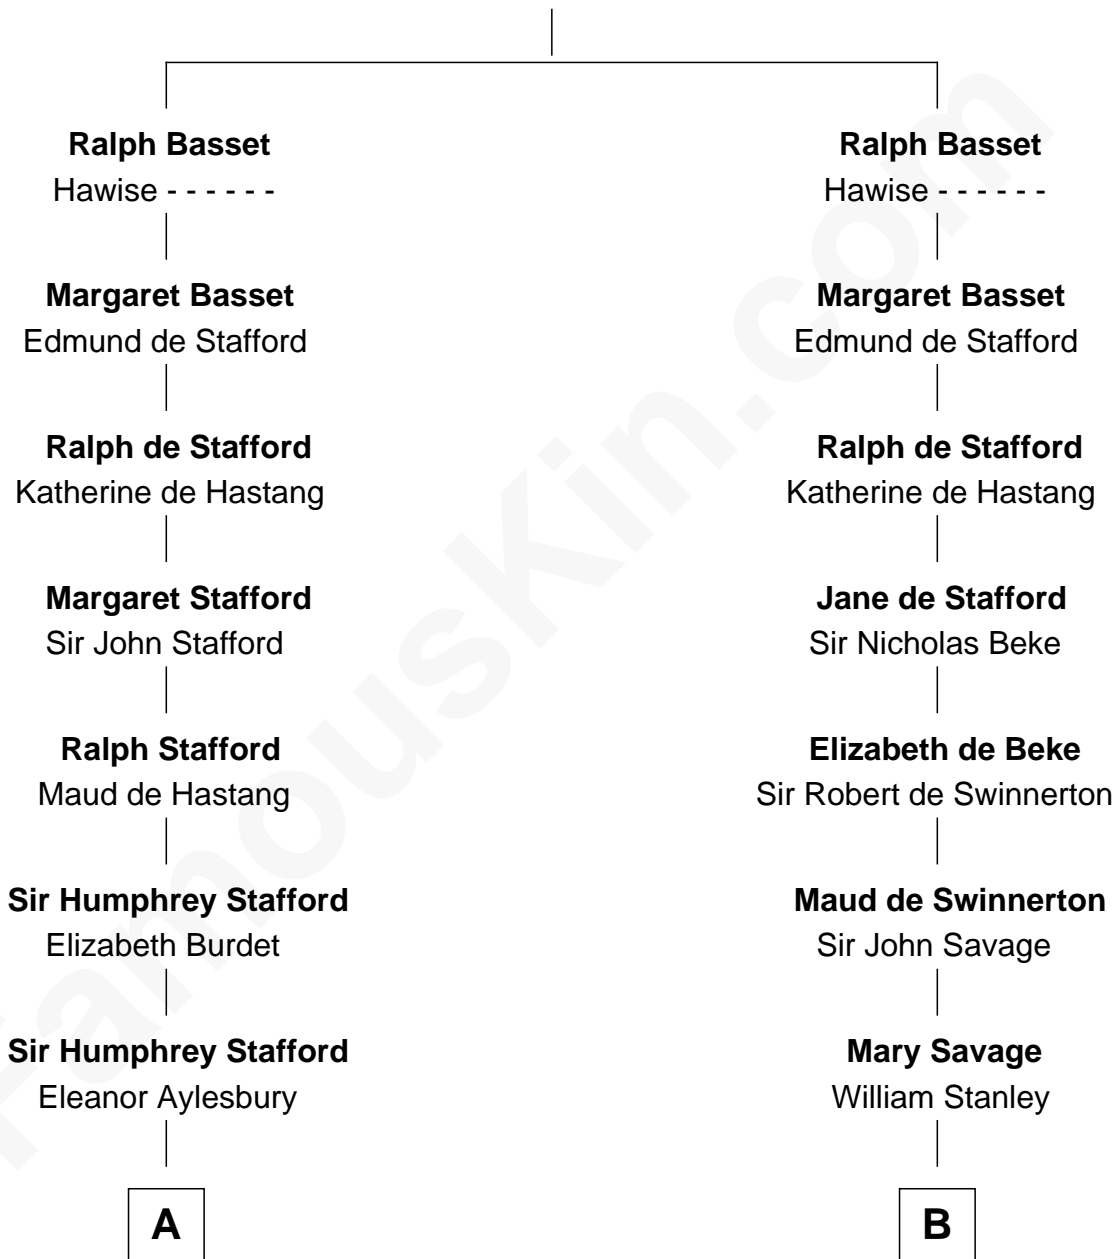

## Relationship Chart of

### Alice (Lee) Roosevelt

*First Wife of President Theodore Roosevelt*

19th cousin 2 times removed of

### Fitzhugh Lee

*40th Governor of Virginia*

**Ralph Basset**  
Margaret de Somery

**C**

**Stephen Hathaway**

Abigail Smith

**Humphrey Hathaway**

Abigail Smith

**Alice Russell Hathaway**

Elisha Haskell

**Caroline Watts Haskell**

George Cabot Lee

**Alice (Lee) Roosevelt**

*Wife of President Theodore Roosevelt*

**D**

**Maj. Gen. Henry Lee**