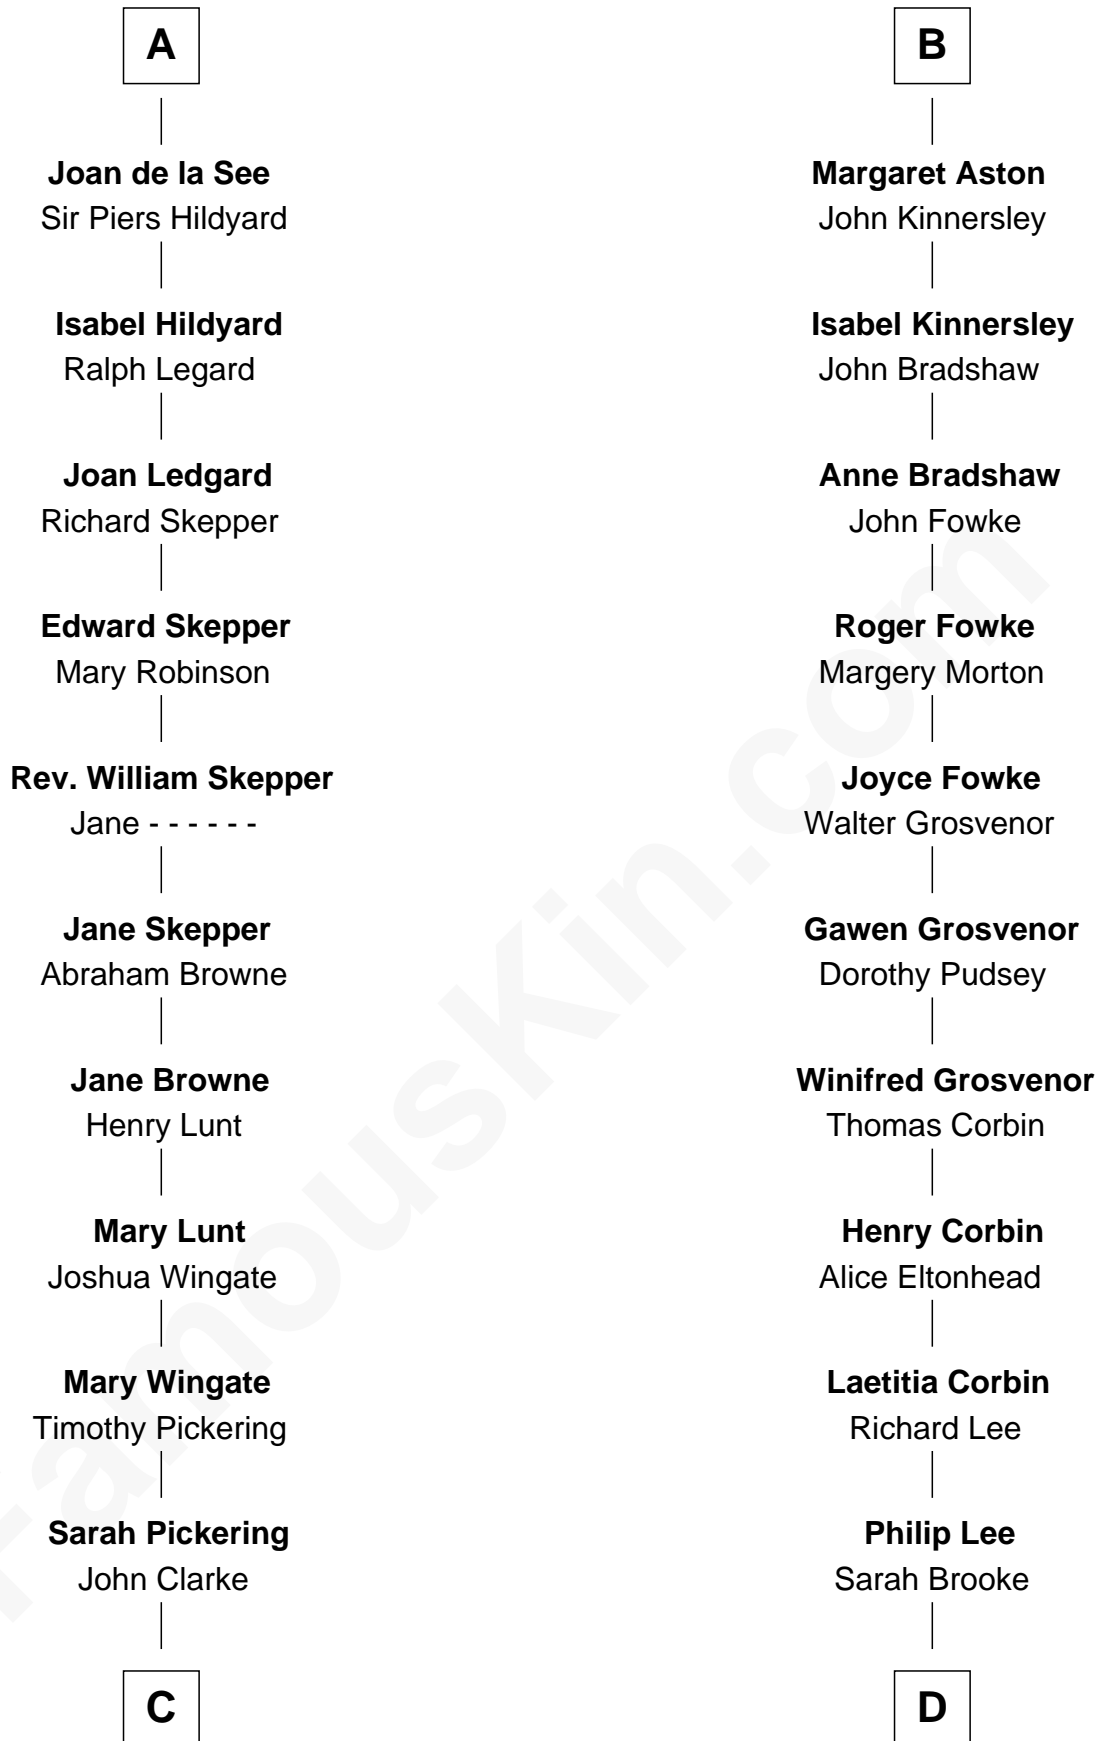

FamousKin.com

Relationship Chart of

Alice (Lee) Roosevelt

First Wife of President Theodore Roosevelt

18th cousin 3 times removed of

Thomas Sim Lee

2nd and 7th Governor of Maryland

C

Nancy Clarke
Francis Cabot

Mary Ann Cabot
Nathaniel Cabot Lee

John Clarke Lee
Harriet Paine Rose

George Cabot Lee
Caroline Watts Haskell

Alice (Lee) Roosevelt
Wife of President Theodore Roosevelt

D

Thomas Lee
Christiana Sim