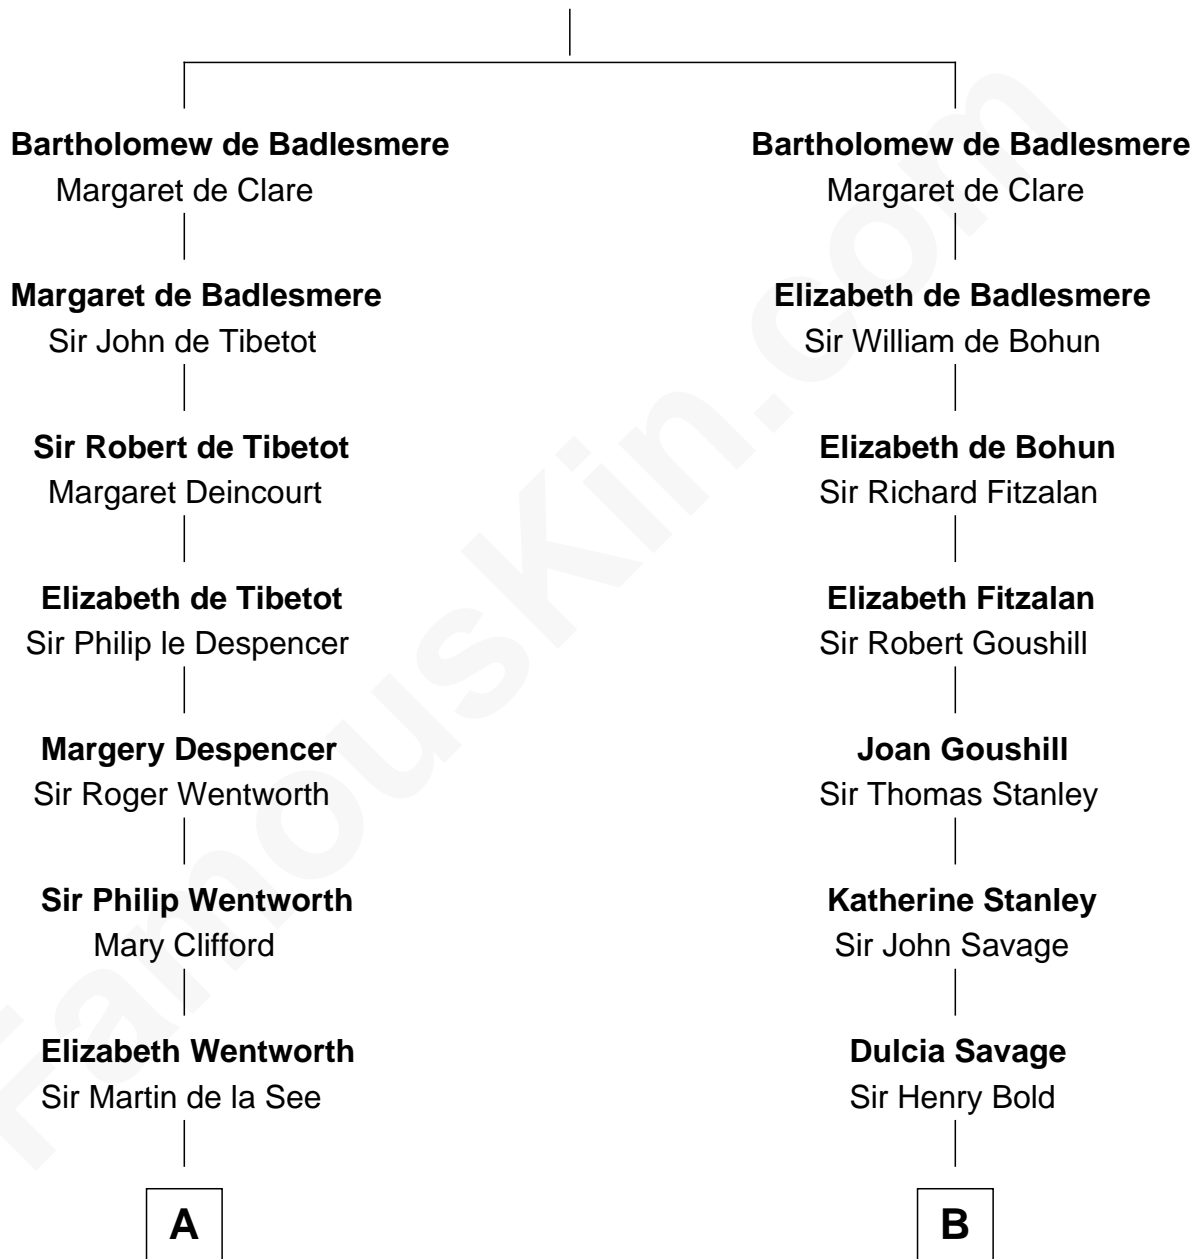

FamousKin.com

Relationship Chart of

Alice (Lee) Roosevelt

First Wife of President Theodore Roosevelt

15th cousin 6 times removed of

Thomas Sim Lee

2nd and 7th Governor of Maryland

Gunselm de Badlesmere

Caroline Watts Haskell

—
Alice (Lee) Roosevelt

Wife of President Theodore Roosevelt

FamousKin.com