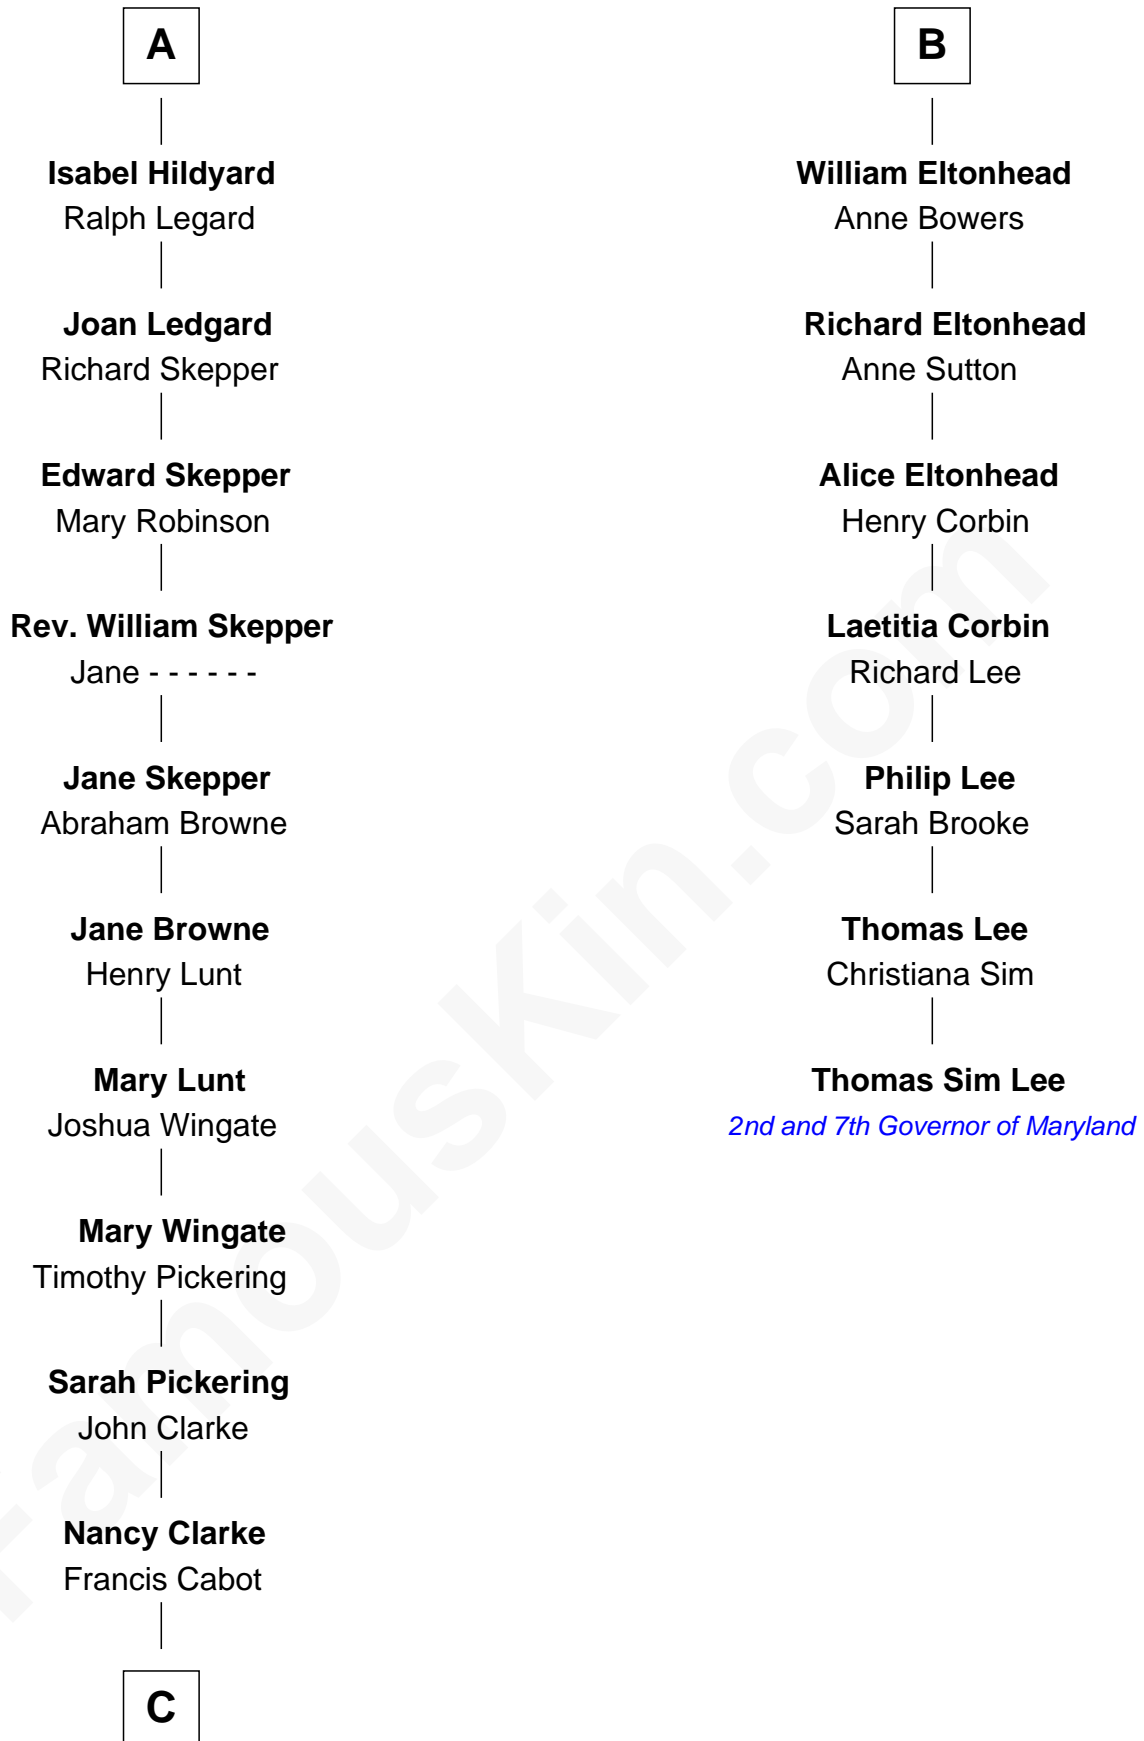

FamousKin.com

Relationship Chart of

Alice (Lee) Roosevelt

First Wife of President Theodore Roosevelt

13th cousin 7 times removed of

Thomas Sim Lee

2nd and 7th Governor of Maryland

C

—
Mary Ann Cabot
Nathaniel Cabot Lee

—
John Clarke Lee
Harriet Paine Rose

—
George Cabot Lee
Caroline Watts Haskell

—
Alice (Lee) Roosevelt
Wife of President Theodore Roosevelt

FamousKin.com