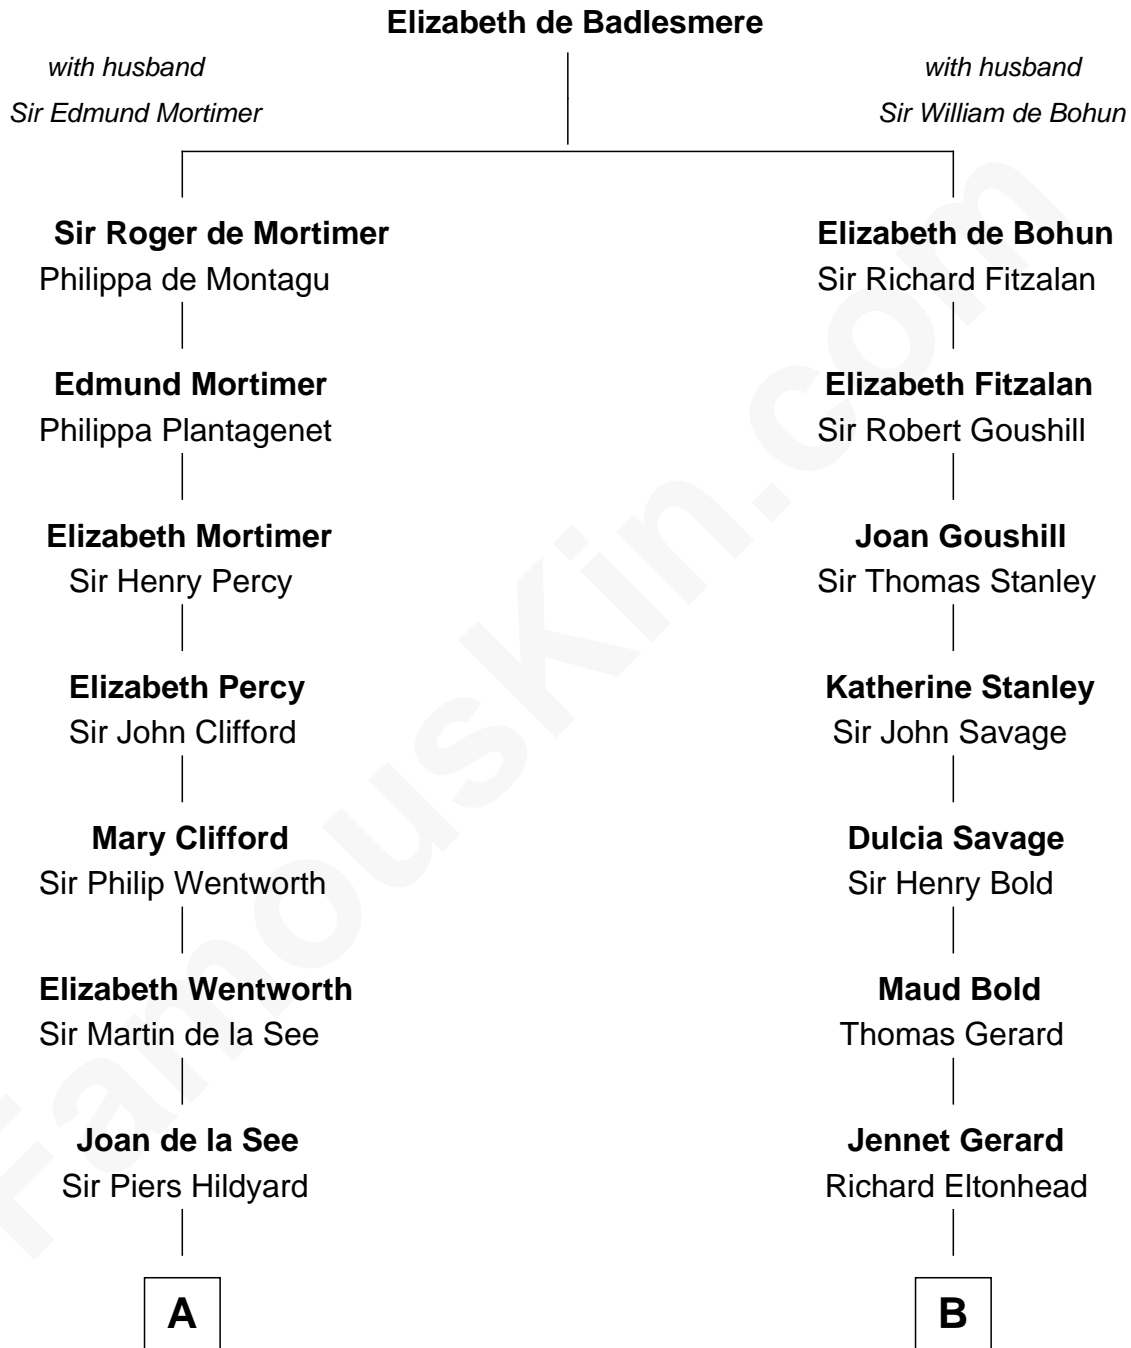

FamousKin.com

Relationship Chart of

Alice (Lee) Roosevelt

First Wife of President Theodore Roosevelt

13th cousin 7 times removed of

Thomas Sim Lee

2nd and 7th Governor of Maryland

C

—
Mary Ann Cabot
Nathaniel Cabot Lee

—
John Clarke Lee
Harriet Paine Rose

—
George Cabot Lee
Caroline Watts Haskell

—
Alice (Lee) Roosevelt
Wife of President Theodore Roosevelt

FamousKin.com