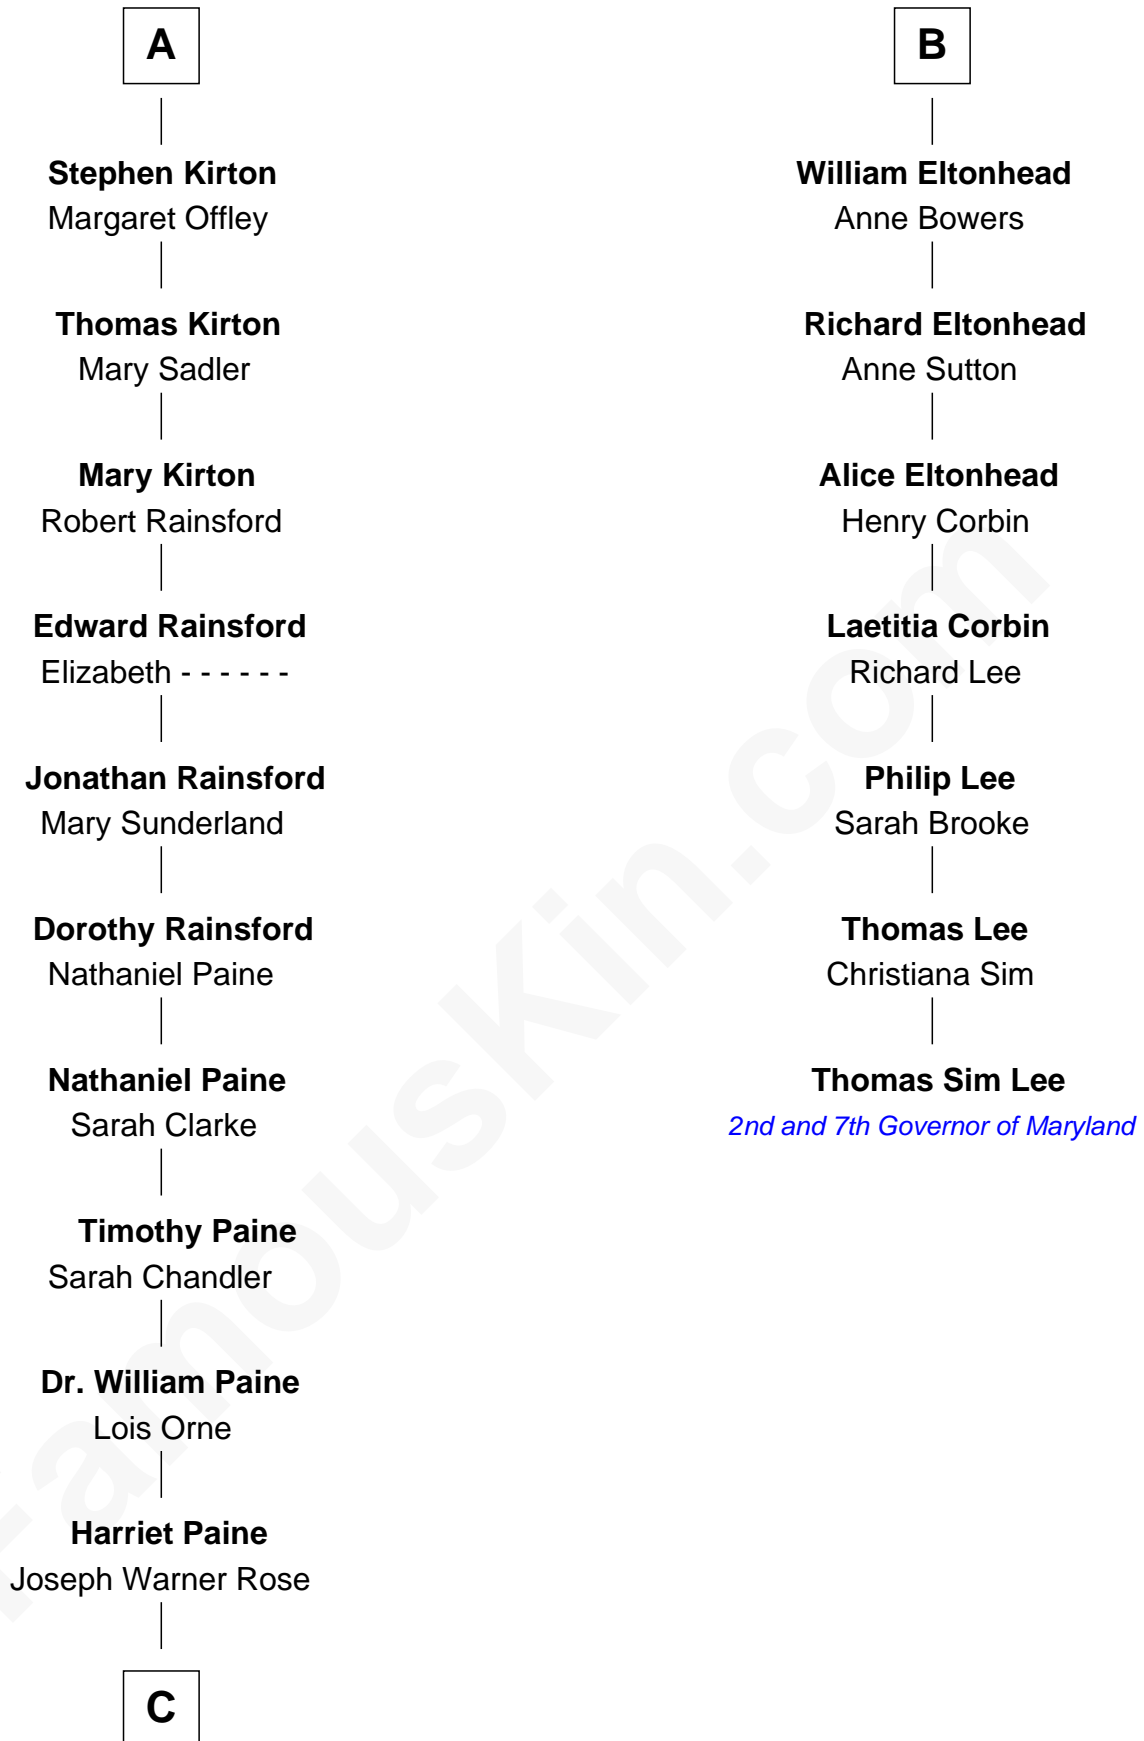

## Relationship Chart of

### Alice (Lee) Roosevelt

*First Wife of President Theodore Roosevelt*

13th cousin 6 times removed of

**Thomas Sim Lee**

*2nd and 7th Governor of Maryland*

**C**

—  
**Harriet Paine Rose**

John Clarke Lee

—  
**George Cabot Lee**  
Caroline Watts Haskell

—  
**Alice (Lee) Roosevelt**  
*Wife of President Theodore Roosevelt*

FamousKin.com