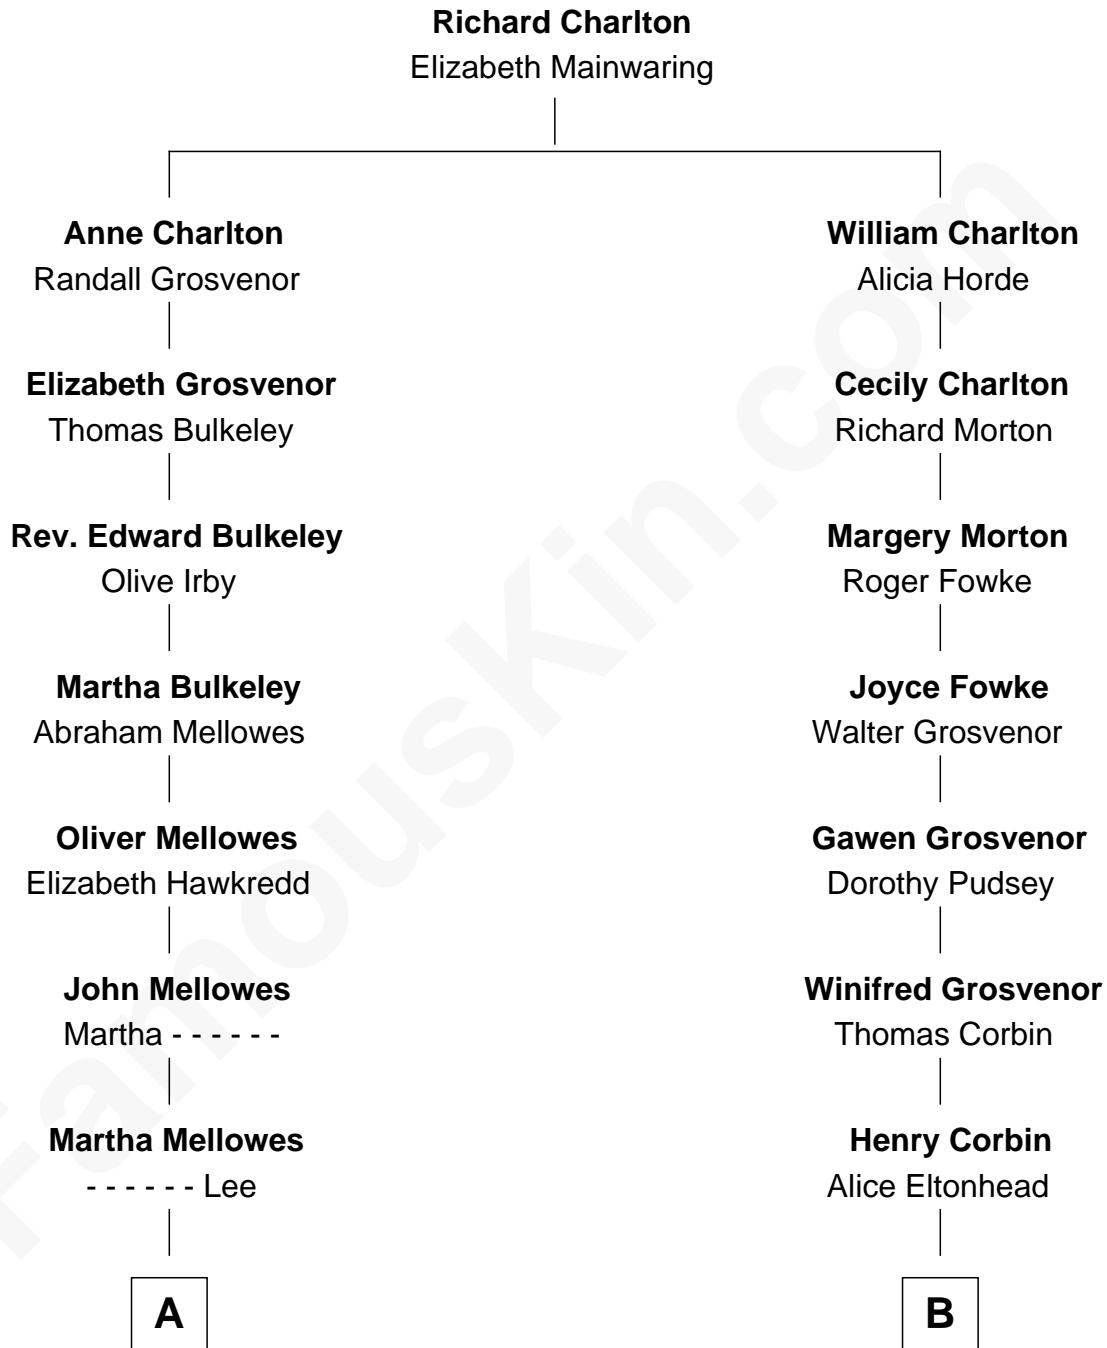

FamousKin.com

Relationship Chart of

Alice (Lee) Roosevelt

First Wife of President Theodore Roosevelt

11th cousin 2 times removed of

Edward Lloyd V

13th Governor of Maryland

A

Thomas Lee
Deborah Flint

Thomas Lee
Lois Orne

Joseph Lee
Elizabeth Cabot

Nathaniel Cabot Lee
Mary Ann Cabot

John Clarke Lee
Harriet Paine Rose

George Cabot Lee
Caroline Watts Haskell

Alice (Lee) Roosevelt
Wife of President Theodore Roosevelt