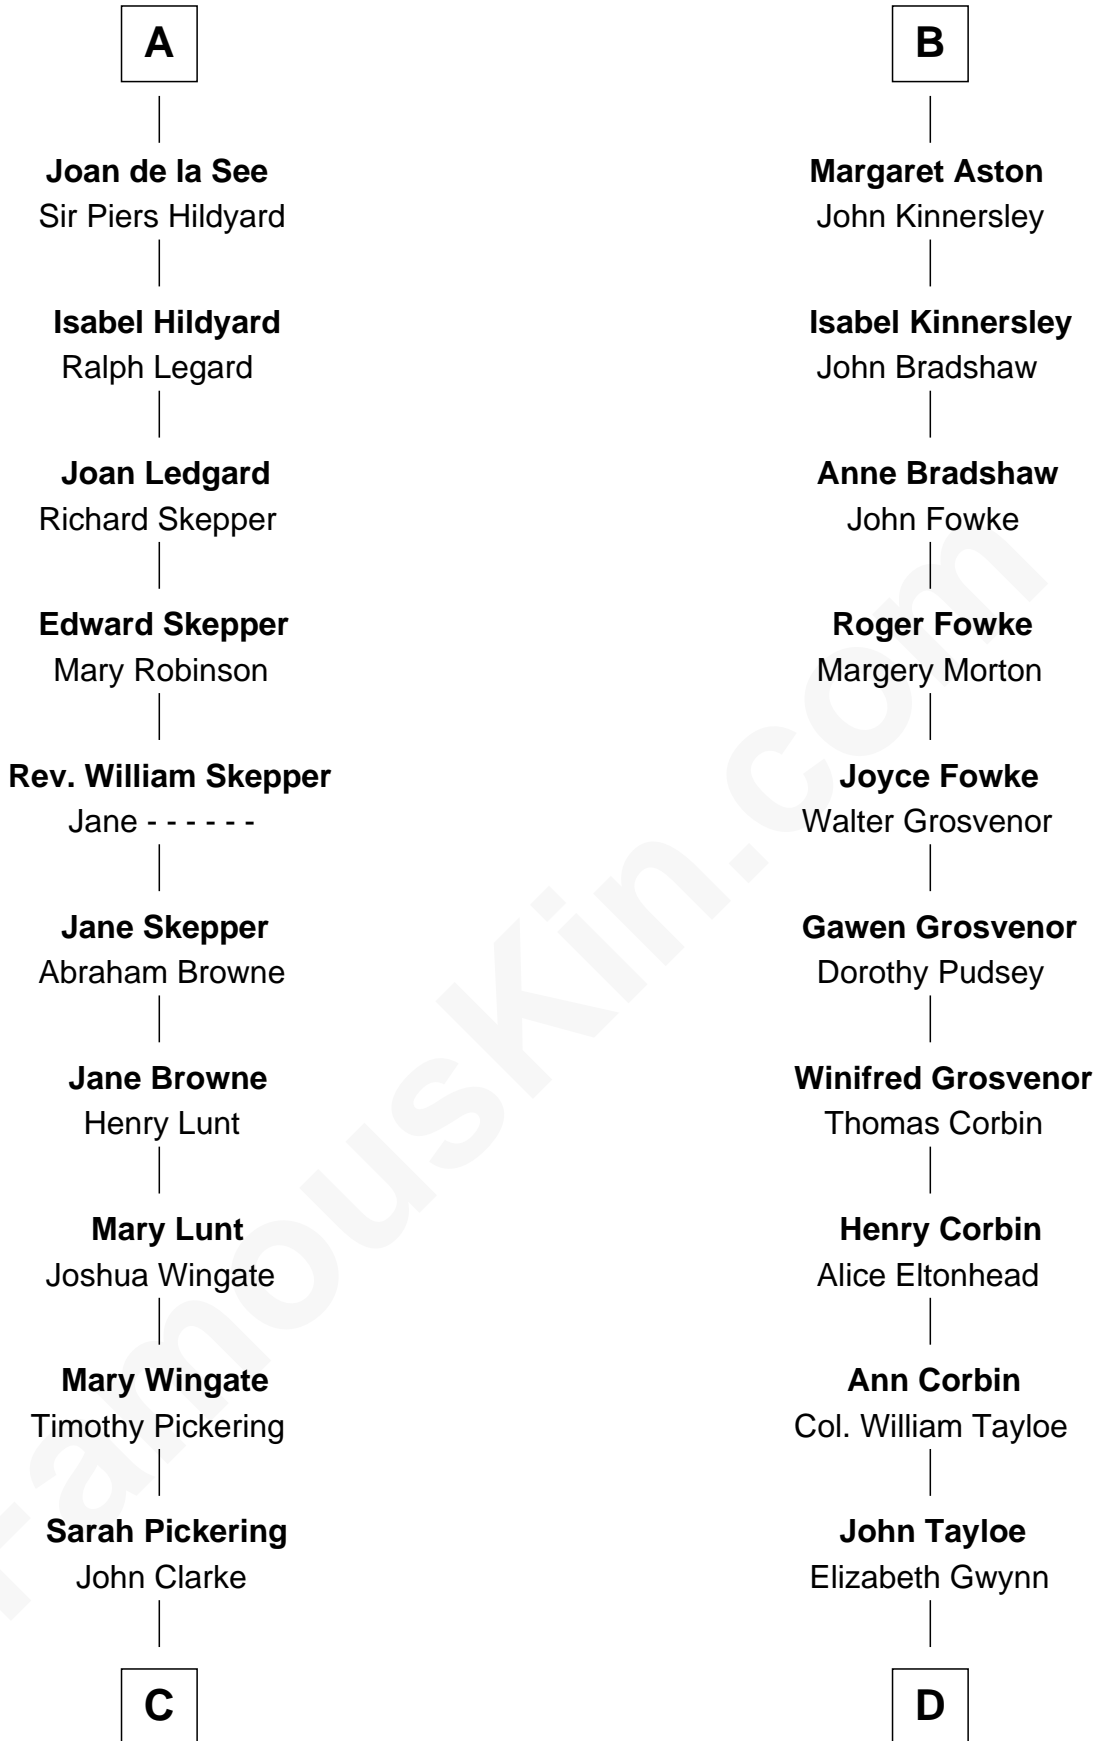

FamousKin.com

Relationship Chart of

Alice (Lee) Roosevelt

First Wife of President Theodore Roosevelt

19th cousin 2 times removed of

Edward Lloyd V

13th Governor of Maryland

C

Nancy Clarke
Francis Cabot

Mary Ann Cabot
Nathaniel Cabot Lee

John Clarke Lee
Harriet Paine Rose

George Cabot Lee
Caroline Watts Haskell

Alice (Lee) Roosevelt
Wife of President Theodore Roosevelt

D

John Tayloe
Rebecca Plater

Elizabeth Tayloe
Col. Edward Lloyd

Edward Lloyd V
13th Governor of Maryland

FamousKin.com