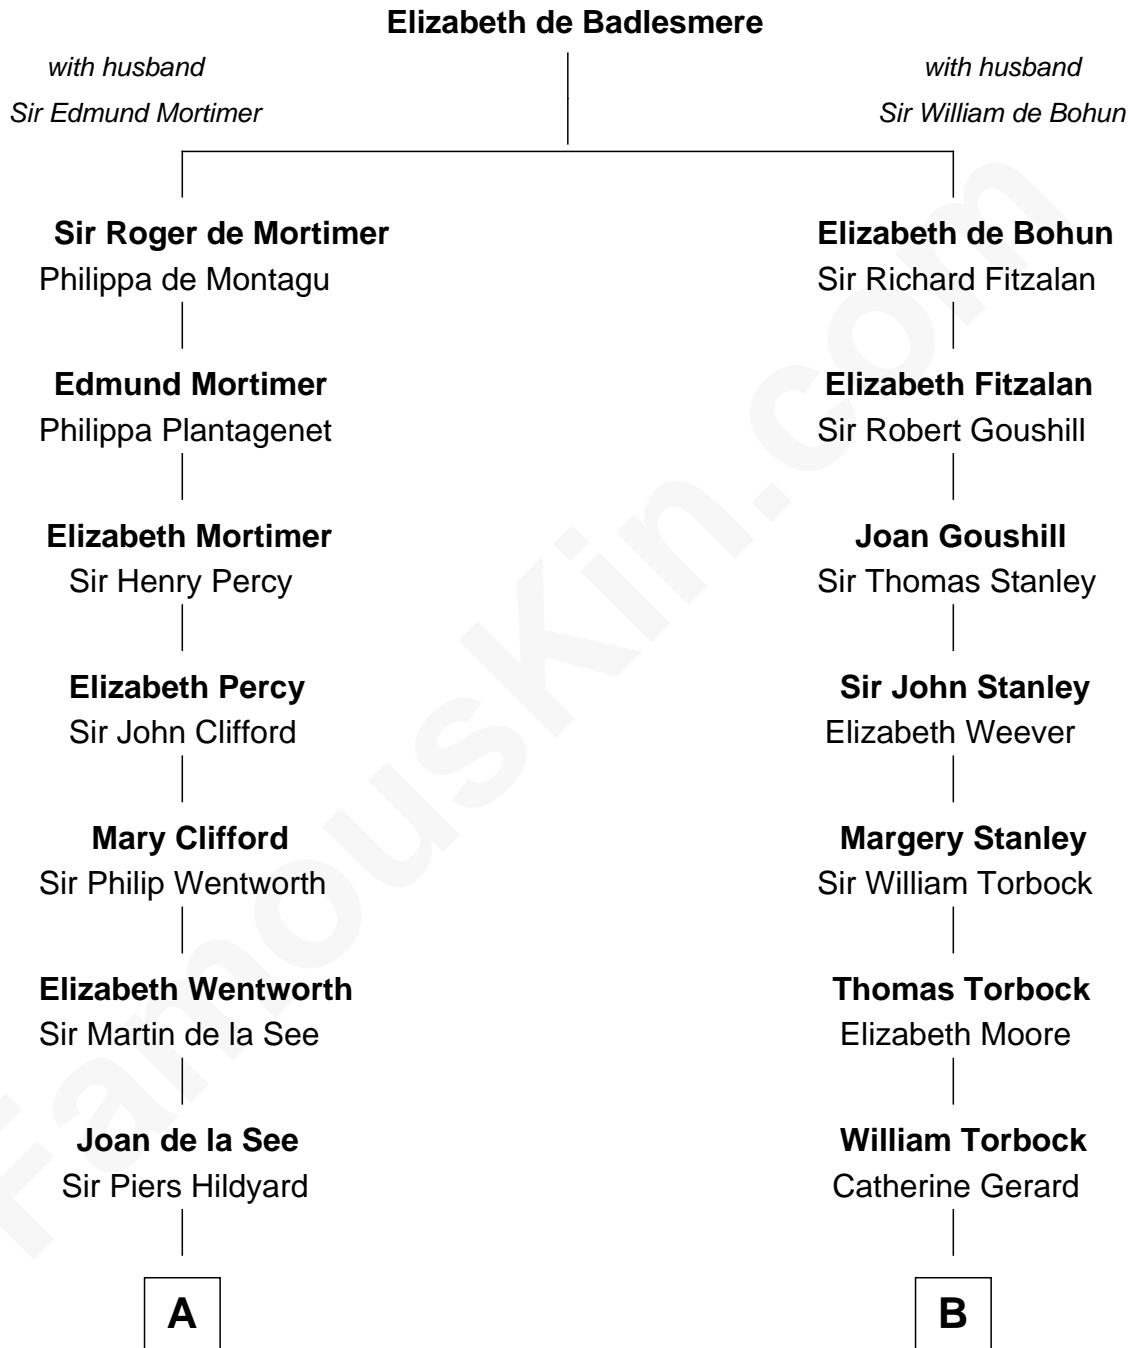

# FamousKin.com

## Relationship Chart of

### Alice (Lee) Roosevelt

*First Wife of President Theodore Roosevelt*

14th cousin 6 times removed of

**Charles Goldsborough**  
*16th Governor of Maryland*

**C**

—  
**Mary Ann Cabot**  
Nathaniel Cabot Lee