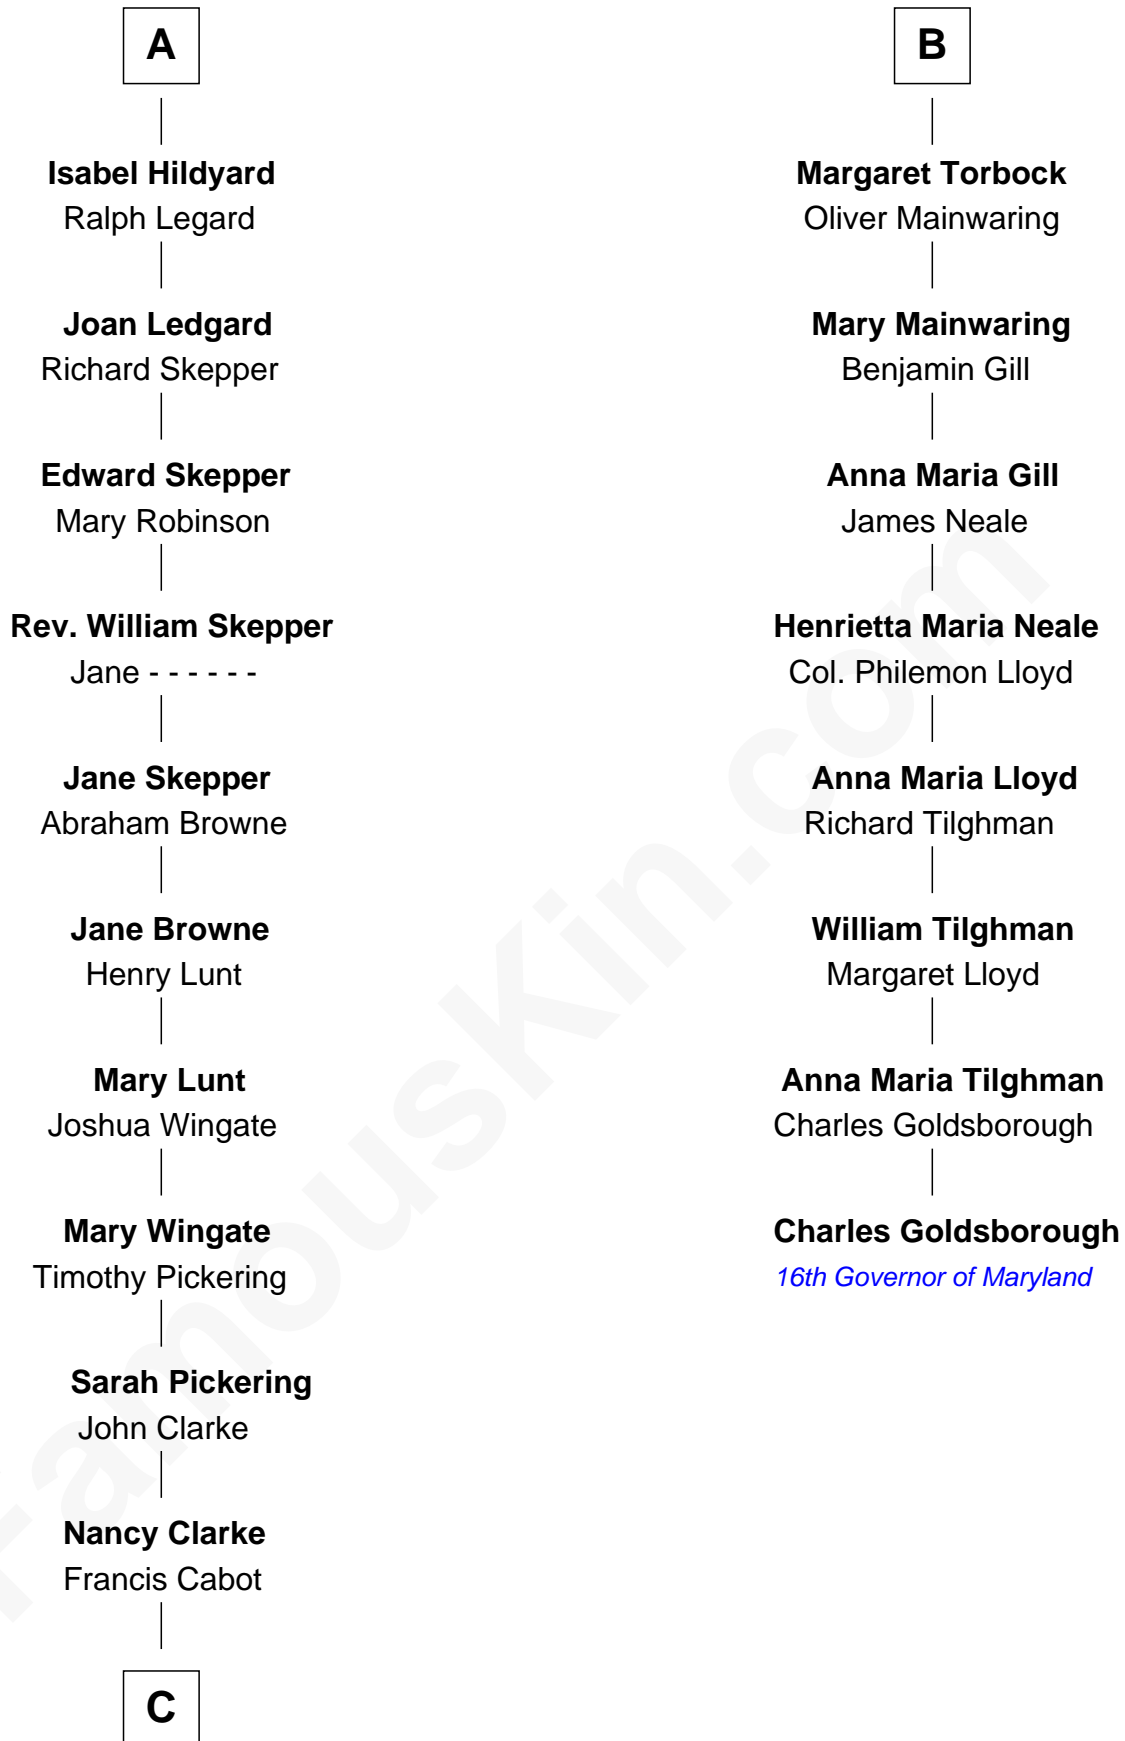

## Relationship Chart of

### Alice (Lee) Roosevelt

*First Wife of President Theodore Roosevelt*

14th cousin 6 times removed of

**Charles Goldsborough**  
*16th Governor of Maryland*

**C**

—  
**Mary Ann Cabot**  
Nathaniel Cabot Lee