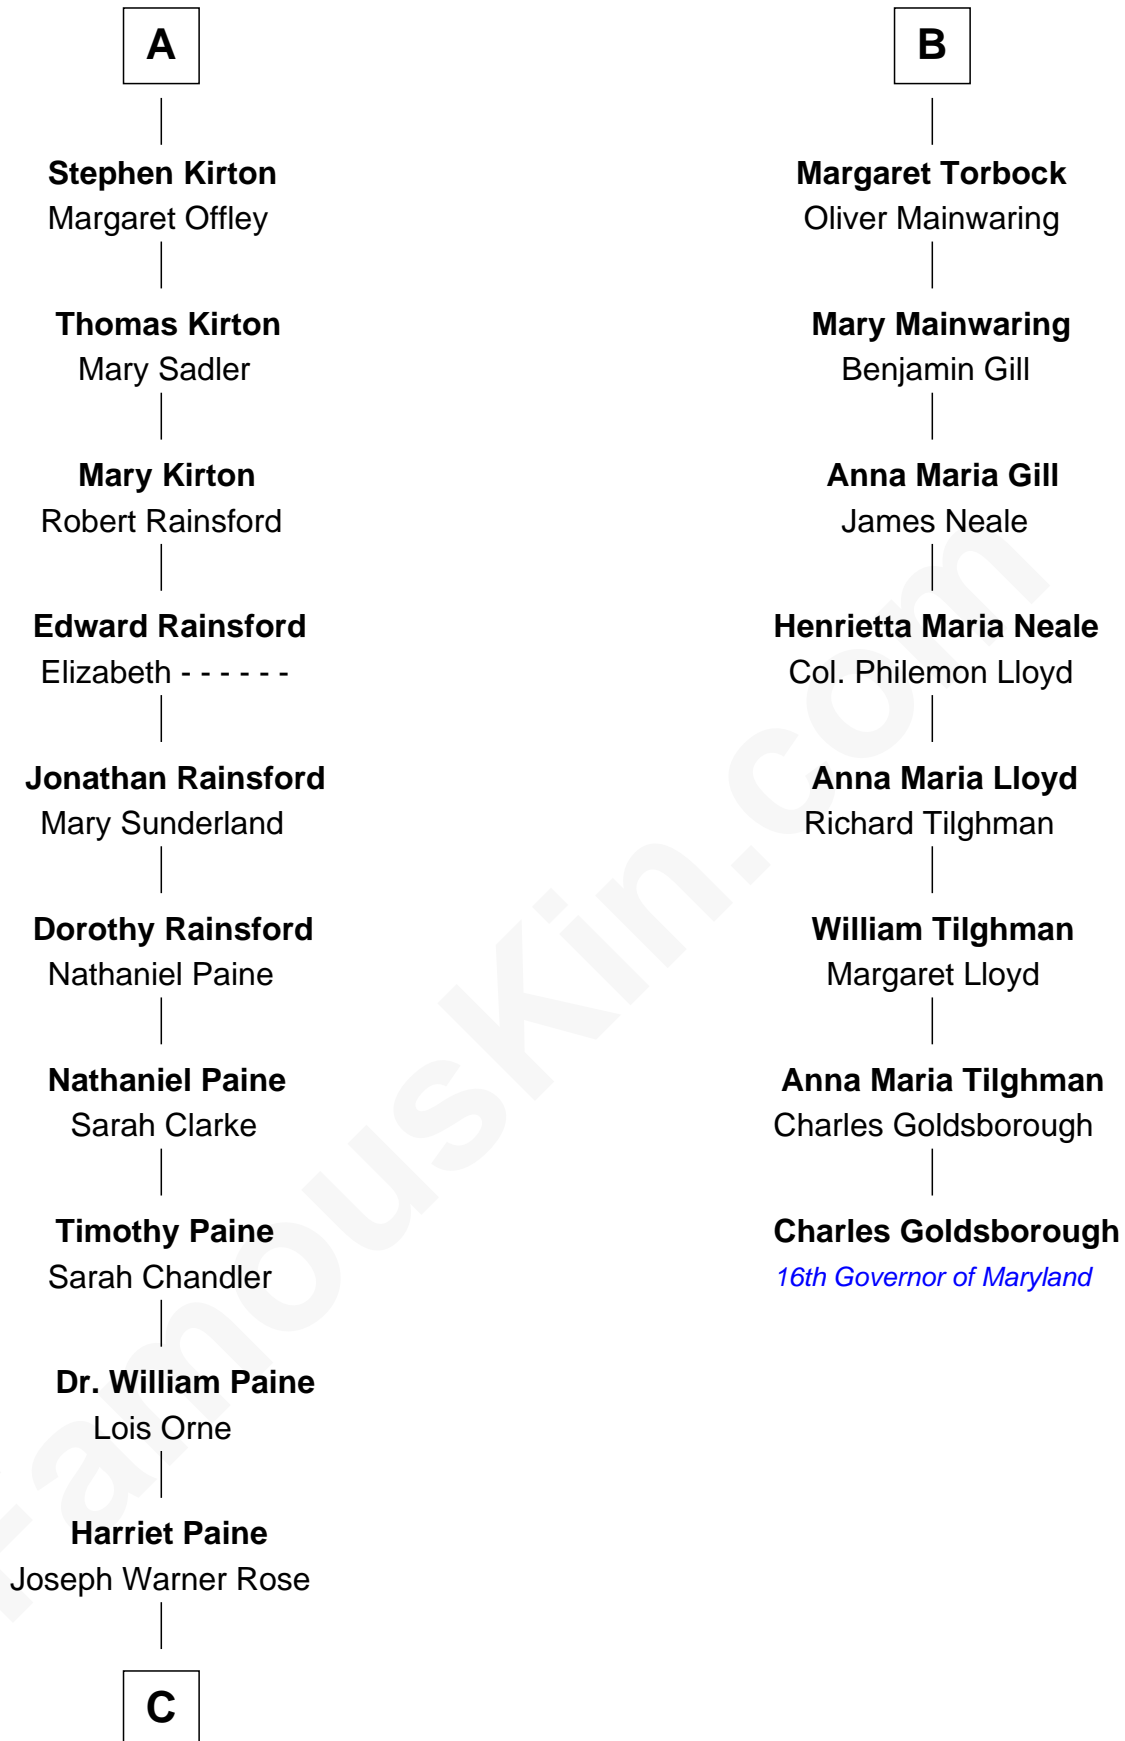

## Relationship Chart of

### Alice (Lee) Roosevelt

*First Wife of President Theodore Roosevelt*

14th cousin 5 times removed of

**Charles Goldsborough**  
*16th Governor of Maryland*

**C**

—  
**Harriet Paine Rose**

John Clarke Lee

—  
**George Cabot Lee**

Caroline Watts Haskell

—  
**Alice (Lee) Roosevelt**

*Wife of President Theodore Roosevelt*

FamousKin.com