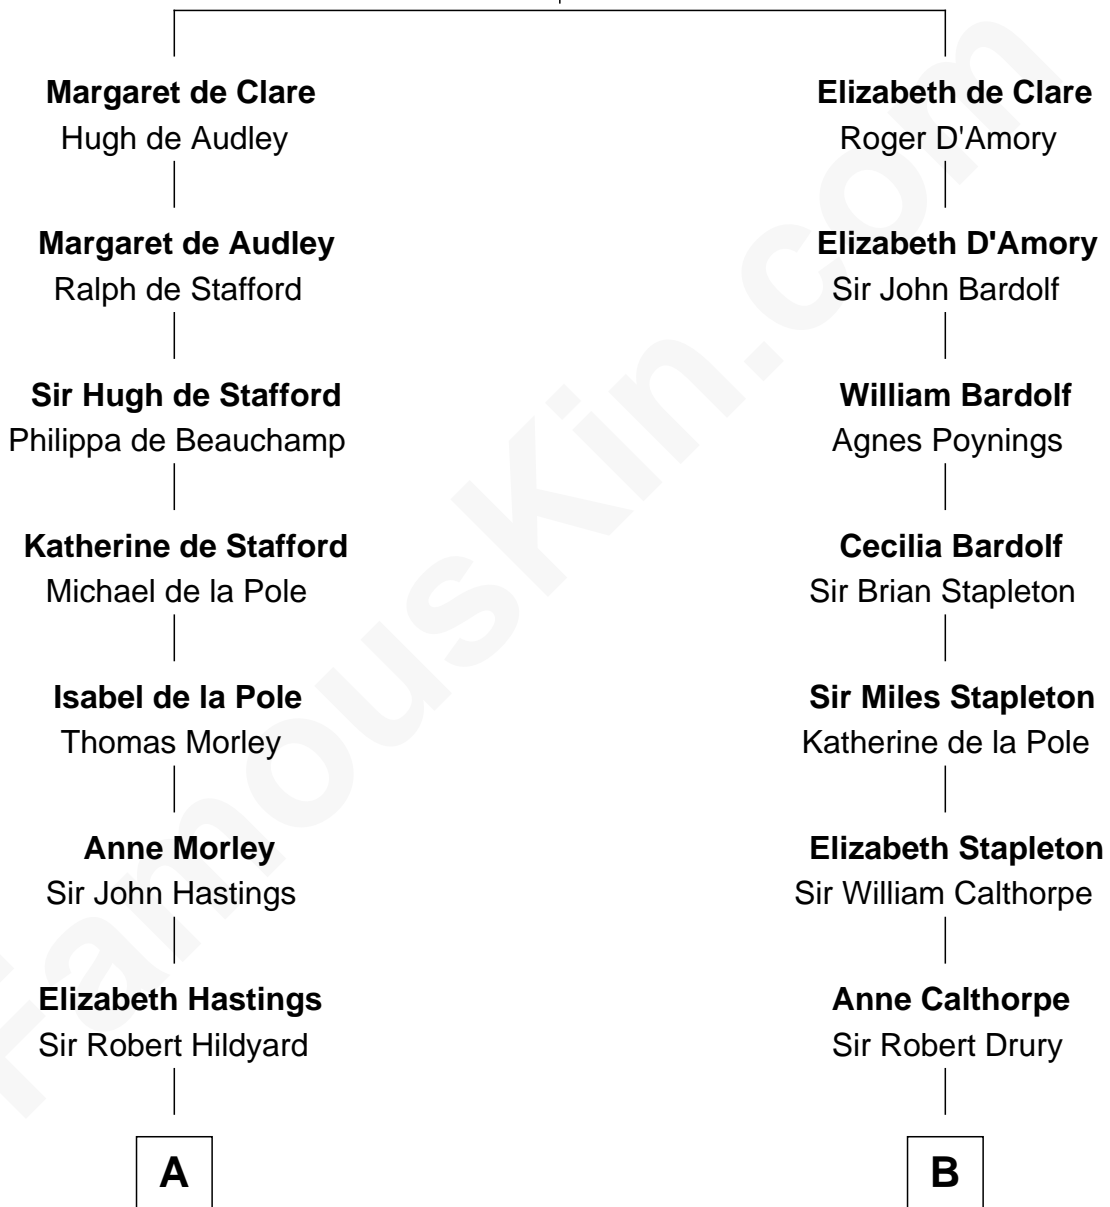

## Relationship Chart of

### Alice (Lee) Roosevelt

*First Wife of President Theodore Roosevelt*

16th cousin 5 times removed of

**Charles Carnan Ridgely**  
*15th Governor of Maryland*

**Sir Gilbert de Clare**  
Joan of Acre

**C**

—  
**Nancy Clarke**