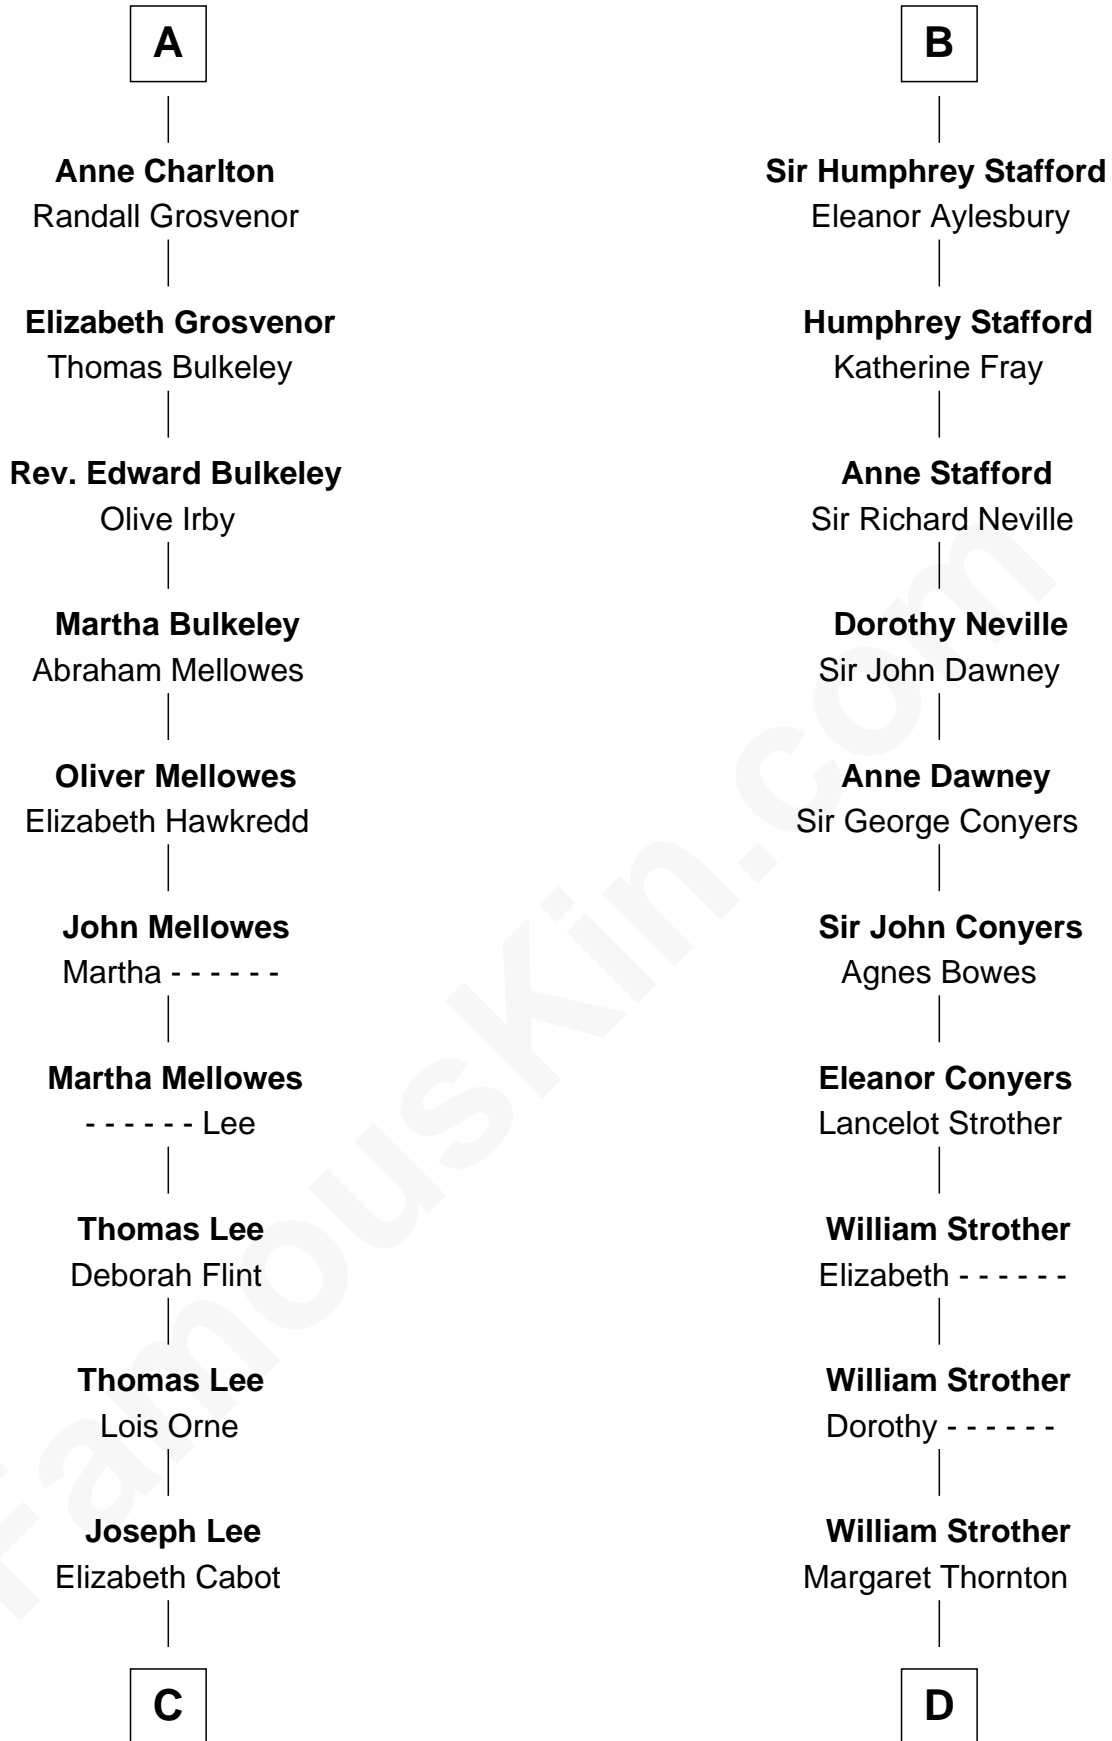

FamousKin.com

Relationship Chart of

Alice (Lee) Roosevelt

First Wife of President Theodore Roosevelt

20th cousin of

Zachary Taylor
12th U.S. President

Sir Roger de Somery
Nichole d'Aubenev

C

Nathaniel Cabot Lee

Mary Ann Cabot

John Clarke Lee

Harriet Paine Rose

George Cabot Lee

Caroline Watts Haskell

Alice (Lee) Roosevelt

Wife of President Theodore Roosevelt