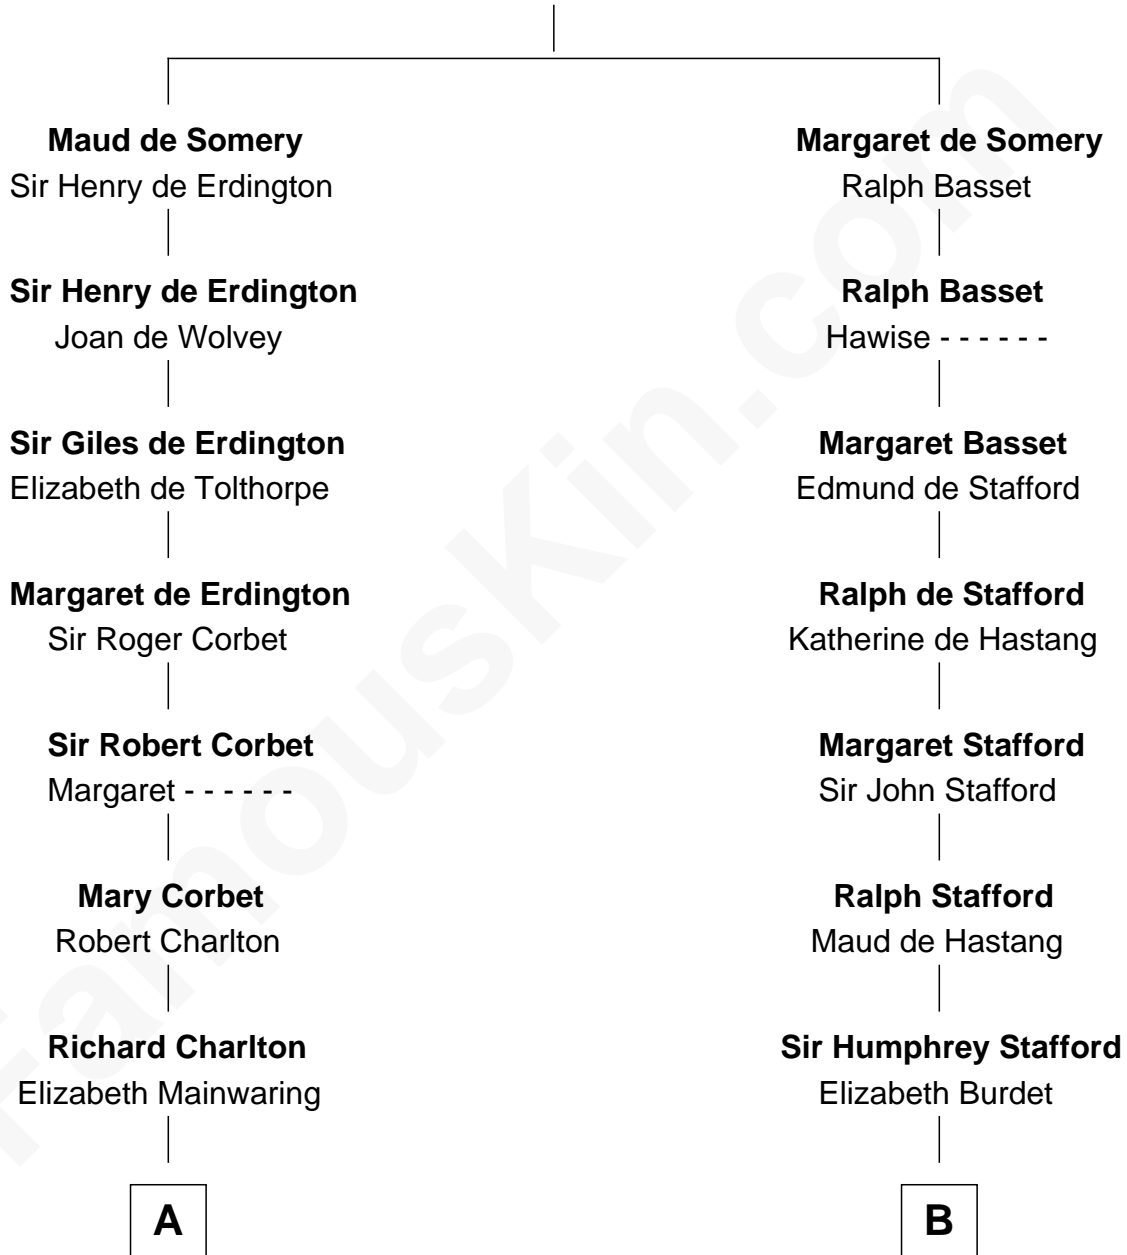

FamousKin.com

Relationship Chart of

Alice (Lee) Roosevelt

First Wife of President Theodore Roosevelt

20th cousin of

Zachary Taylor
12th U.S. President

Sir Roger de Somery
Nichole d'Aubenev

C

Nathaniel Cabot Lee

Mary Ann Cabot

John Clarke Lee

Harriet Paine Rose

George Cabot Lee

Caroline Watts Haskell

Alice (Lee) Roosevelt

Wife of President Theodore Roosevelt

D

Francis Strother

Susannah Dabney

William Strother

Sarah Bayly

Sarah Dabney Strother

Col. Richard Taylor

Zachary Taylor

12th U.S. President

FamousKin.com