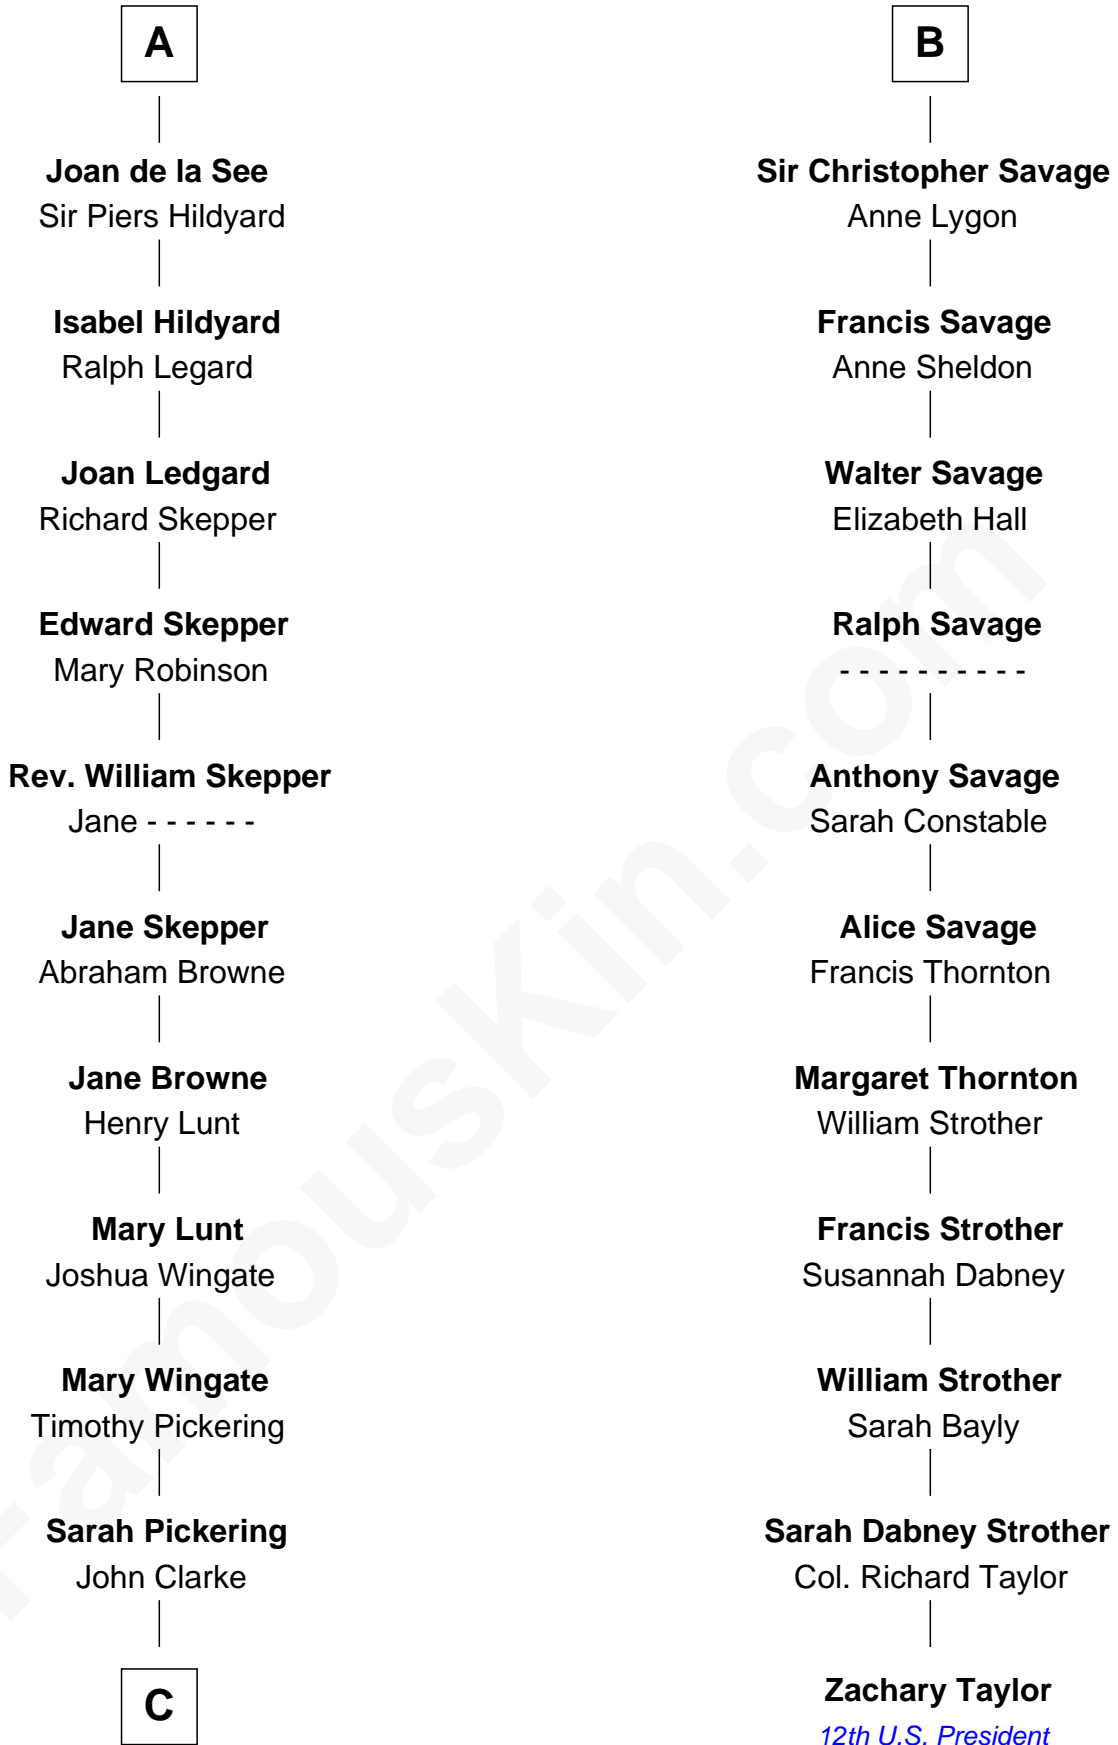

### Alice (Lee) Roosevelt

*First Wife of President Theodore Roosevelt*

17th cousin 4 times removed of

**Zachary Taylor**  
*12th U.S. President*

**Thomas de Clare**  
Juliana FitzMaurice

**Margaret de Clare**  
Bartholomew de Badlesmere

**Margaret de Badlesmere**  
Sir John de Tibetot

**Sir Robert de Tibetot**  
Margaret Deincourt

**Elizabeth de Tibetot**  
Sir Philip le Despencer

**Margery Despencer**  
Sir Roger Wentworth

**Sir Philip Wentworth**  
Mary Clifford

**Elizabeth Wentworth**  
Sir Martin de la See

**A**

**Margaret de Clare**  
Bartholomew de Badlesmere

**Elizabeth de Badlesmere**  
Sir William de Bohun

**Elizabeth de Bohun**  
Sir Richard Fitzalan

**Elizabeth Fitzalan**  
Sir Robert Goushill

**Joan Goushill**  
Sir Thomas Stanley

**Katherine Stanley**  
Sir John Savage

**Sir Christopher Savage**  
Anne Stanley

**B**

**C**

—  
**Nancy Clarke**

Francis Cabot

—  
**Mary Ann Cabot**