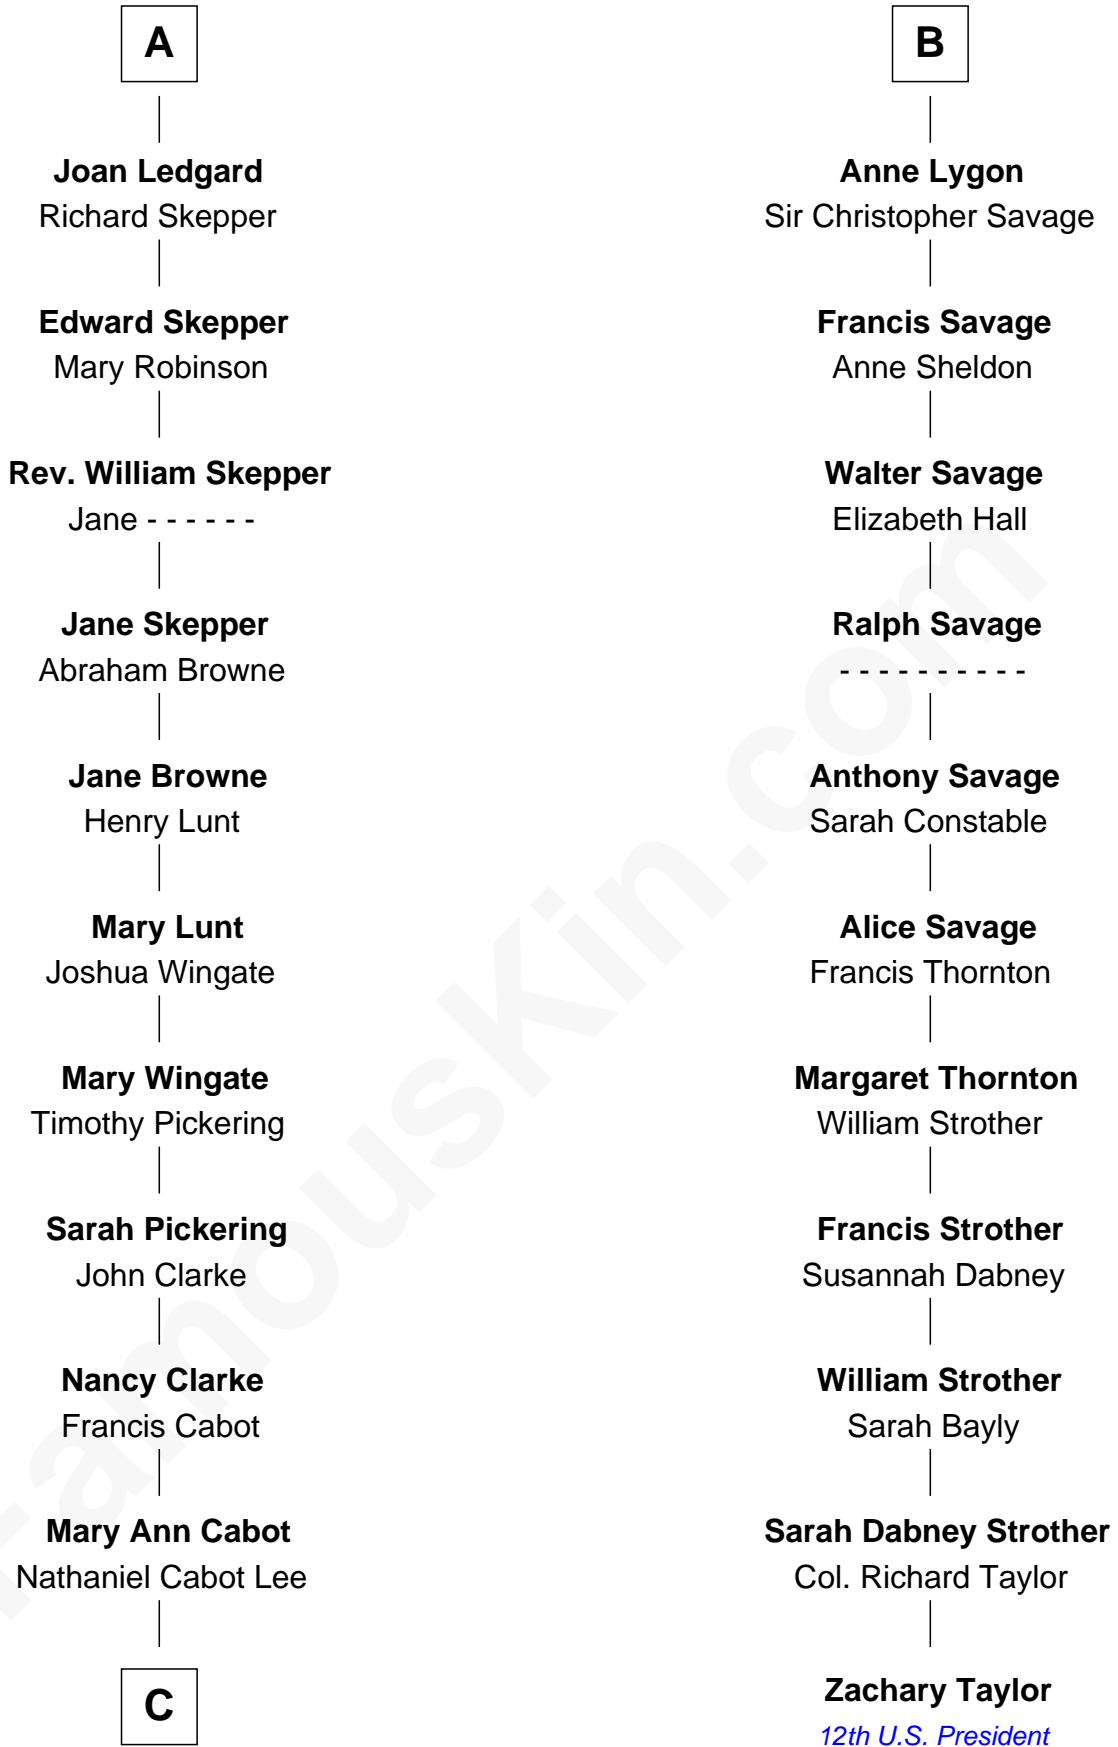

FamousKin.com

Relationship Chart of

Alice (Lee) Roosevelt

First Wife of President Theodore Roosevelt

17th cousin 2 times removed of

Zachary Taylor
12th U.S. President

Margaret de Audley
Ralph de Stafford

C

—
John Clarke Lee
Harriet Paine Rose

—
George Cabot Lee
Caroline Watts Haskell

—
Alice (Lee) Roosevelt
Wife of President Theodore Roosevelt

FamousKin.com