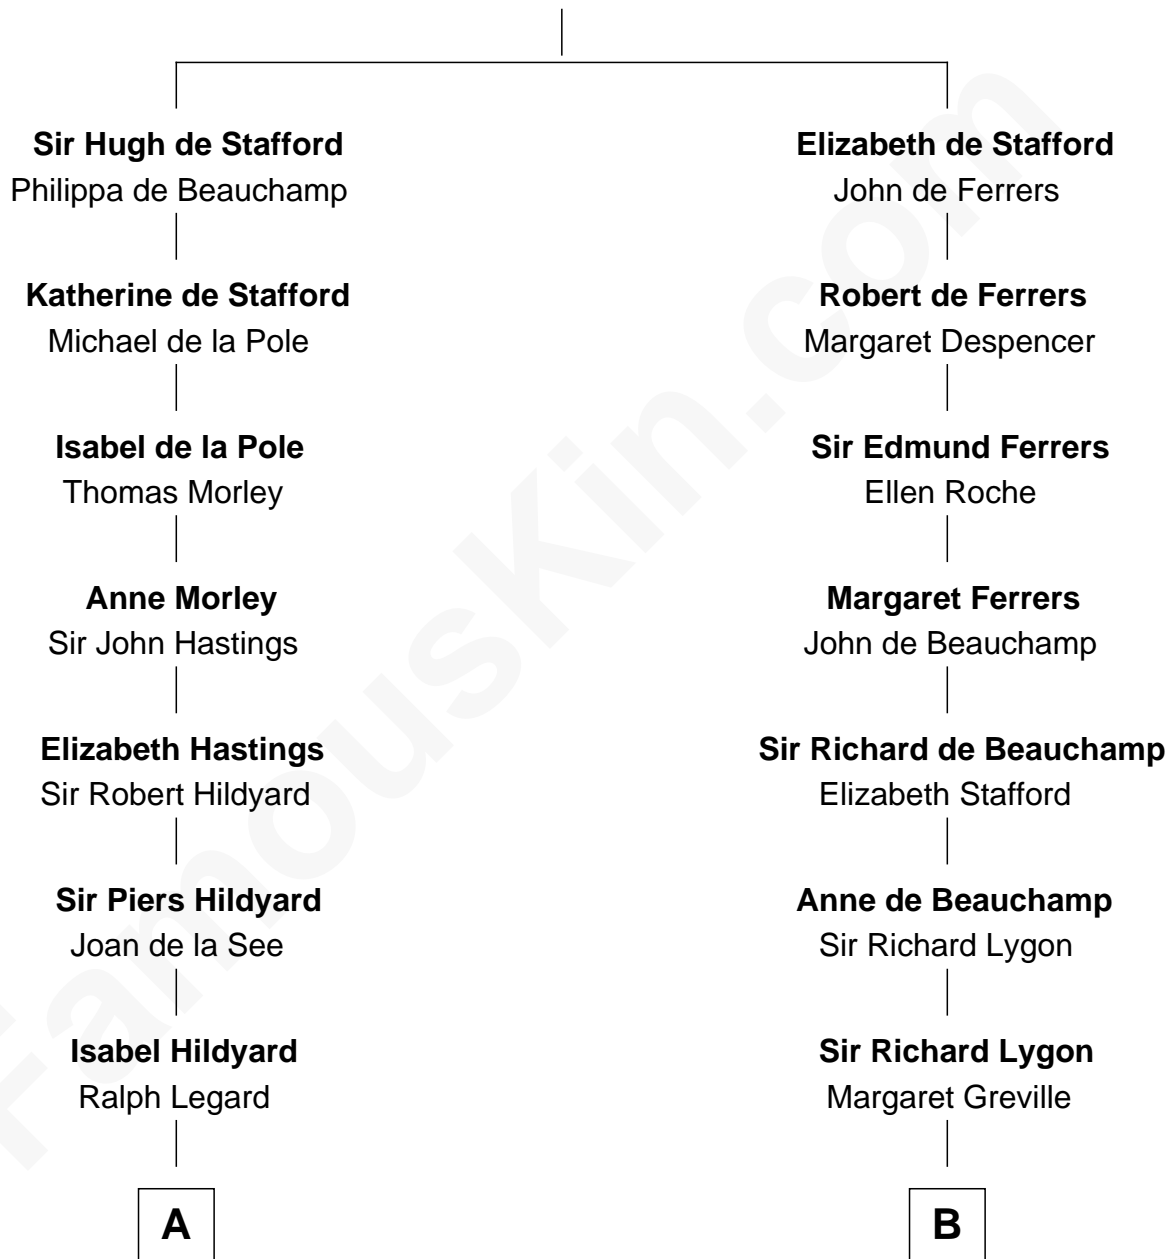

FamousKin.com

Relationship Chart of

Alice (Lee) Roosevelt

First Wife of President Theodore Roosevelt

17th cousin 2 times removed of

Zachary Taylor
12th U.S. President

Margaret de Audley
Ralph de Stafford

C

—
John Clarke Lee
Harriet Paine Rose

—
George Cabot Lee
Caroline Watts Haskell

—
Alice (Lee) Roosevelt
Wife of President Theodore Roosevelt

FamousKin.com