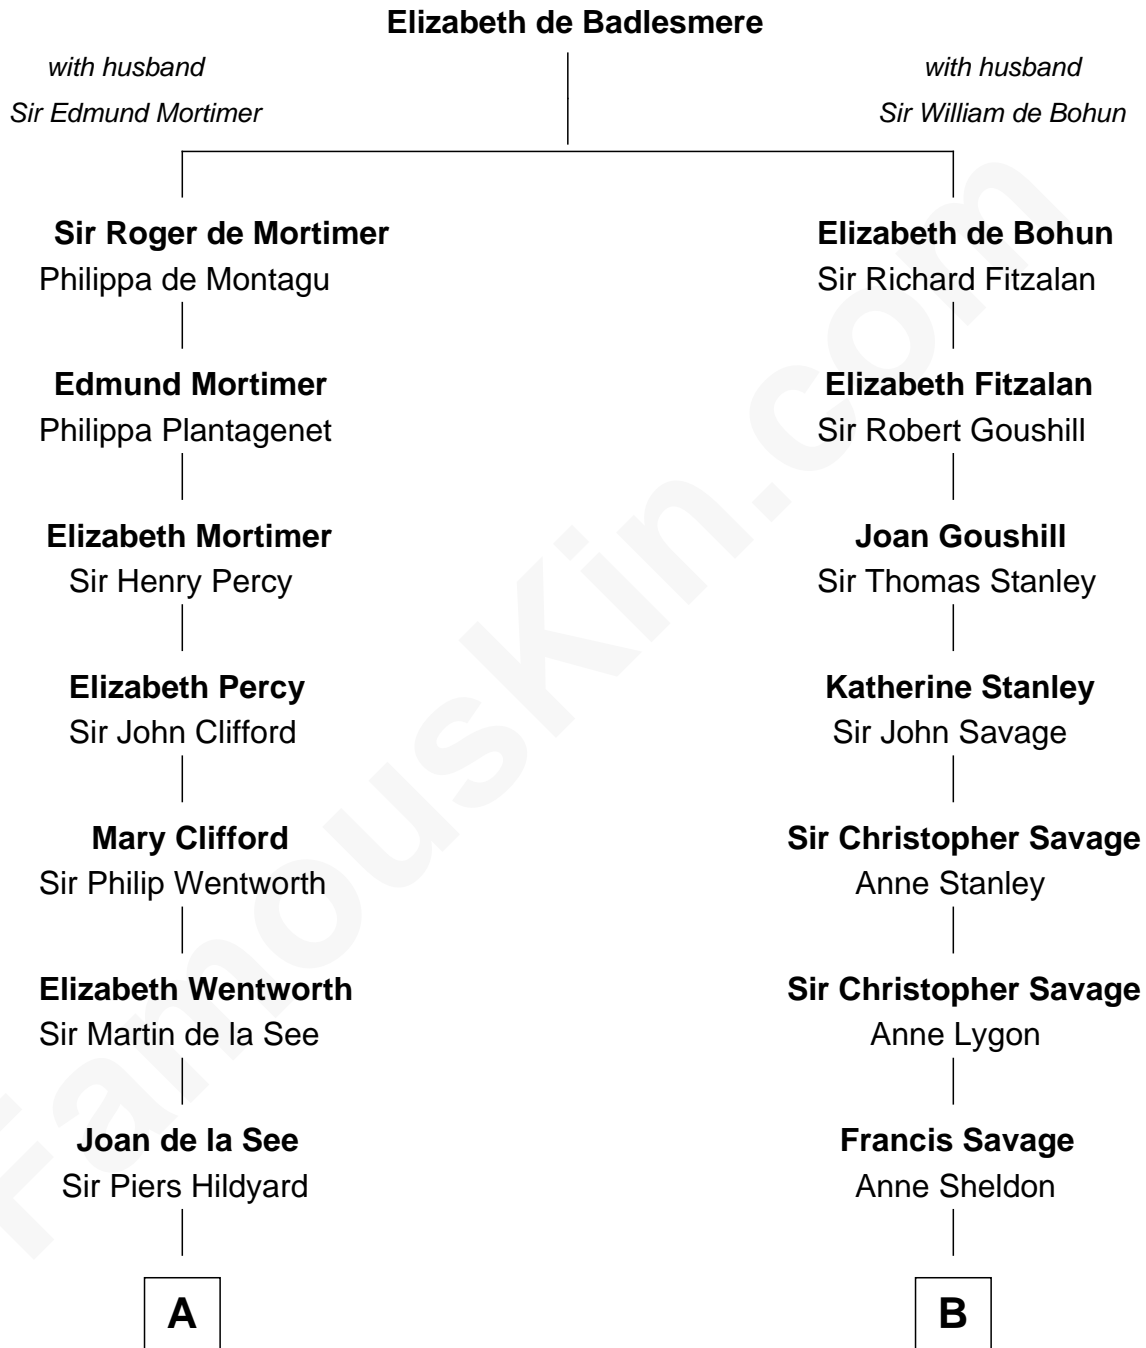

FamousKin.com

Relationship Chart of

Alice (Lee) Roosevelt

First Wife of President Theodore Roosevelt

15th cousin 5 times removed of

Zachary Taylor
12th U.S. President

C

—
Mary Ann Cabot
Nathaniel Cabot Lee

—
John Clarke Lee
Harriet Paine Rose

—
George Cabot Lee
Caroline Watts Haskell

—
Alice (Lee) Roosevelt
Wife of President Theodore Roosevelt

FamousKin.com