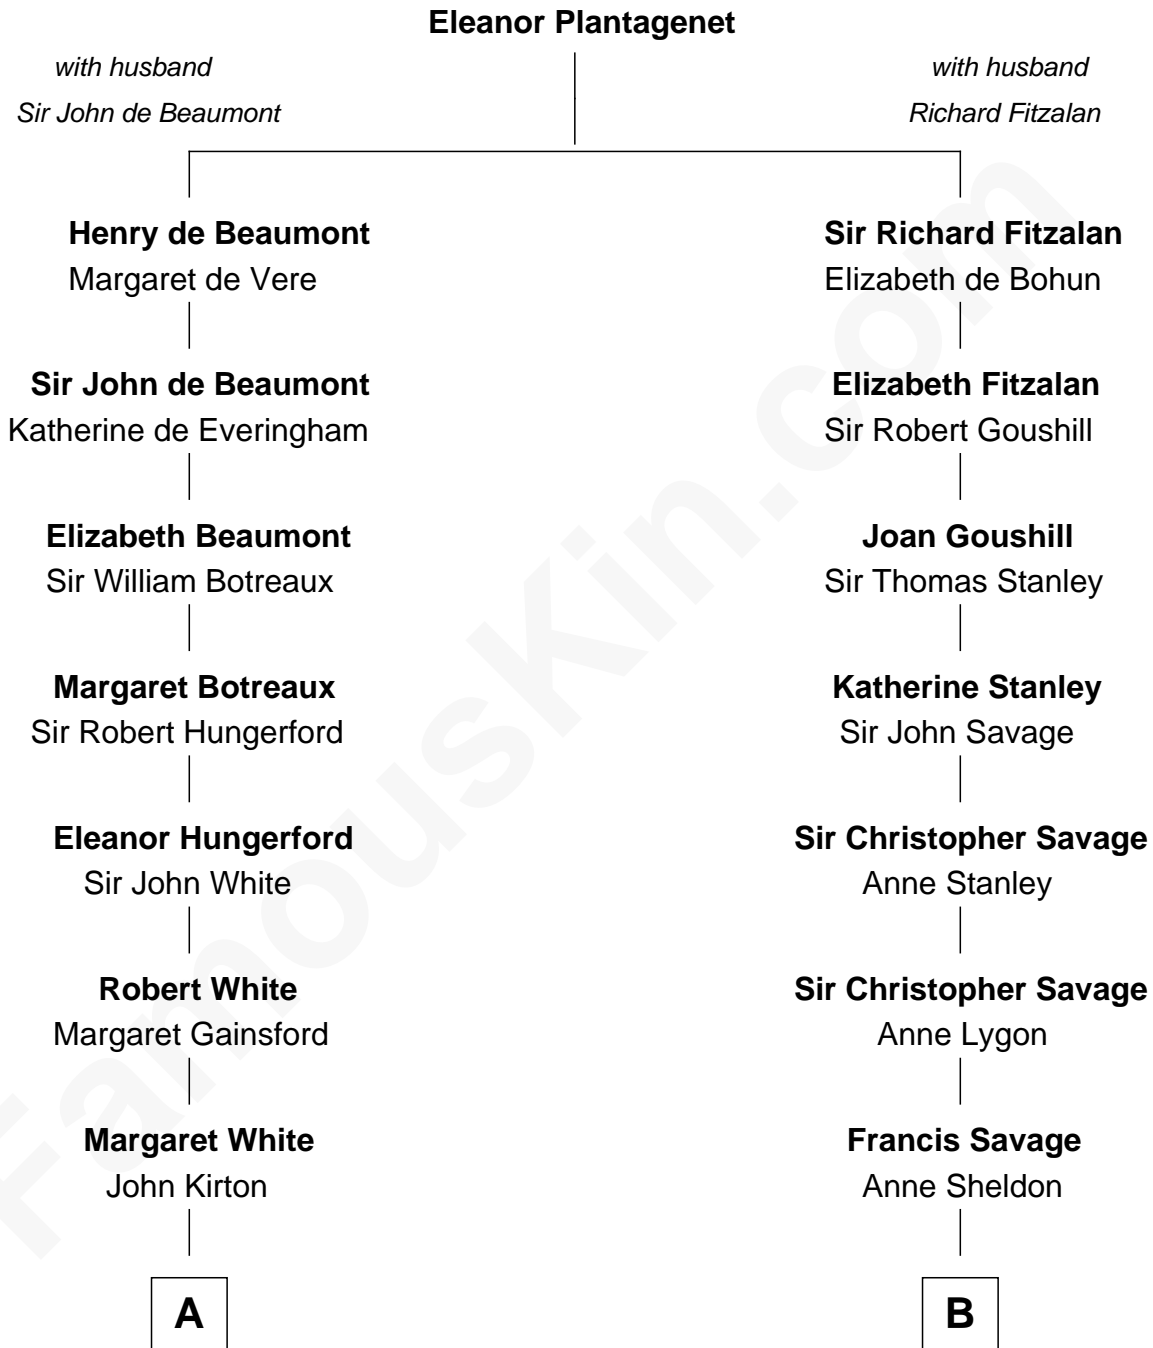

FamousKin.com

Relationship Chart of

Alice (Lee) Roosevelt

First Wife of President Theodore Roosevelt

15th cousin 4 times removed of

Zachary Taylor
12th U.S. President

C

—
Harriet Paine Rose

John Clarke Lee

—
George Cabot Lee

Caroline Watts Haskell

—
Alice (Lee) Roosevelt

Wife of President Theodore Roosevelt

FamousKin.com