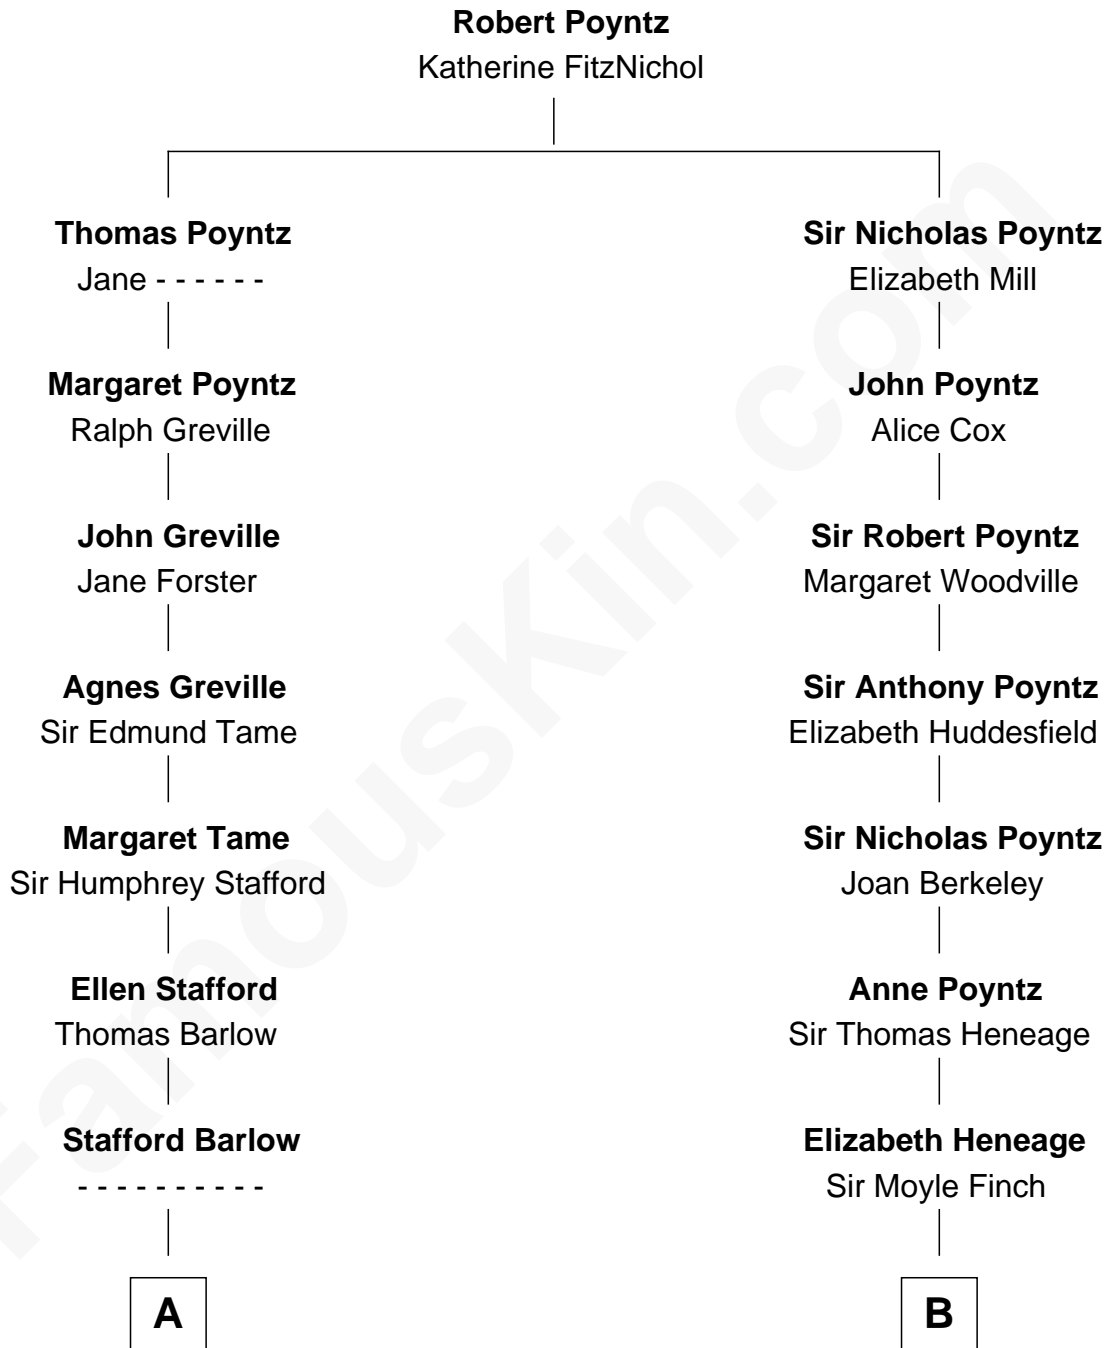

FamousKin.com

Relationship Chart of

Alice (Lee) Roosevelt

First Wife of President Theodore Roosevelt

16th cousin 2 times removed of

Kit Harington

TV Actor - "Game of Thrones"