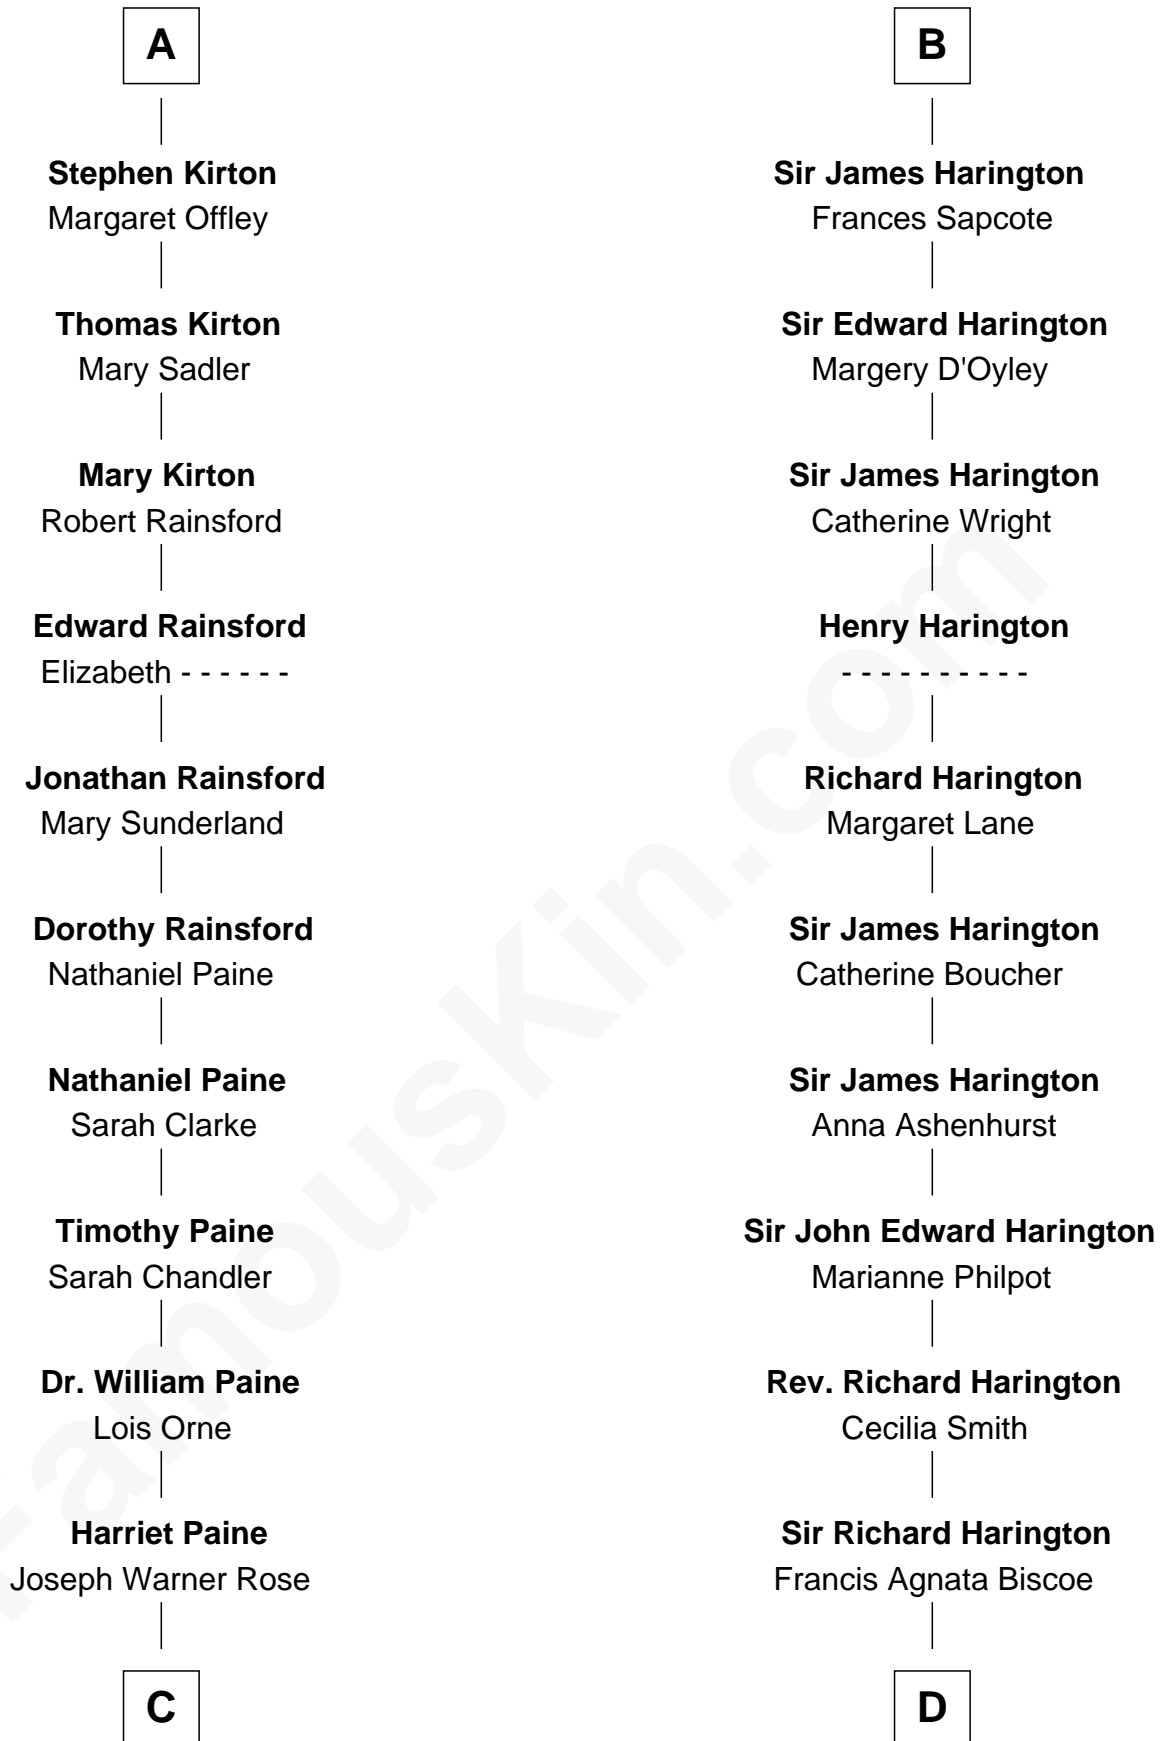

FamousKin.com

Relationship Chart of

Alice (Lee) Roosevelt

First Wife of President Theodore Roosevelt

19th cousin 1 time removed of

Kit Harington

TV Actor - "Game of Thrones"

C

Harriet Paine Rose

John Clarke Lee

George Cabot Lee

Caroline Watts Haskell

Alice (Lee) Roosevelt

Wife of President Theodore Roosevelt

D

Sir Richard Harington