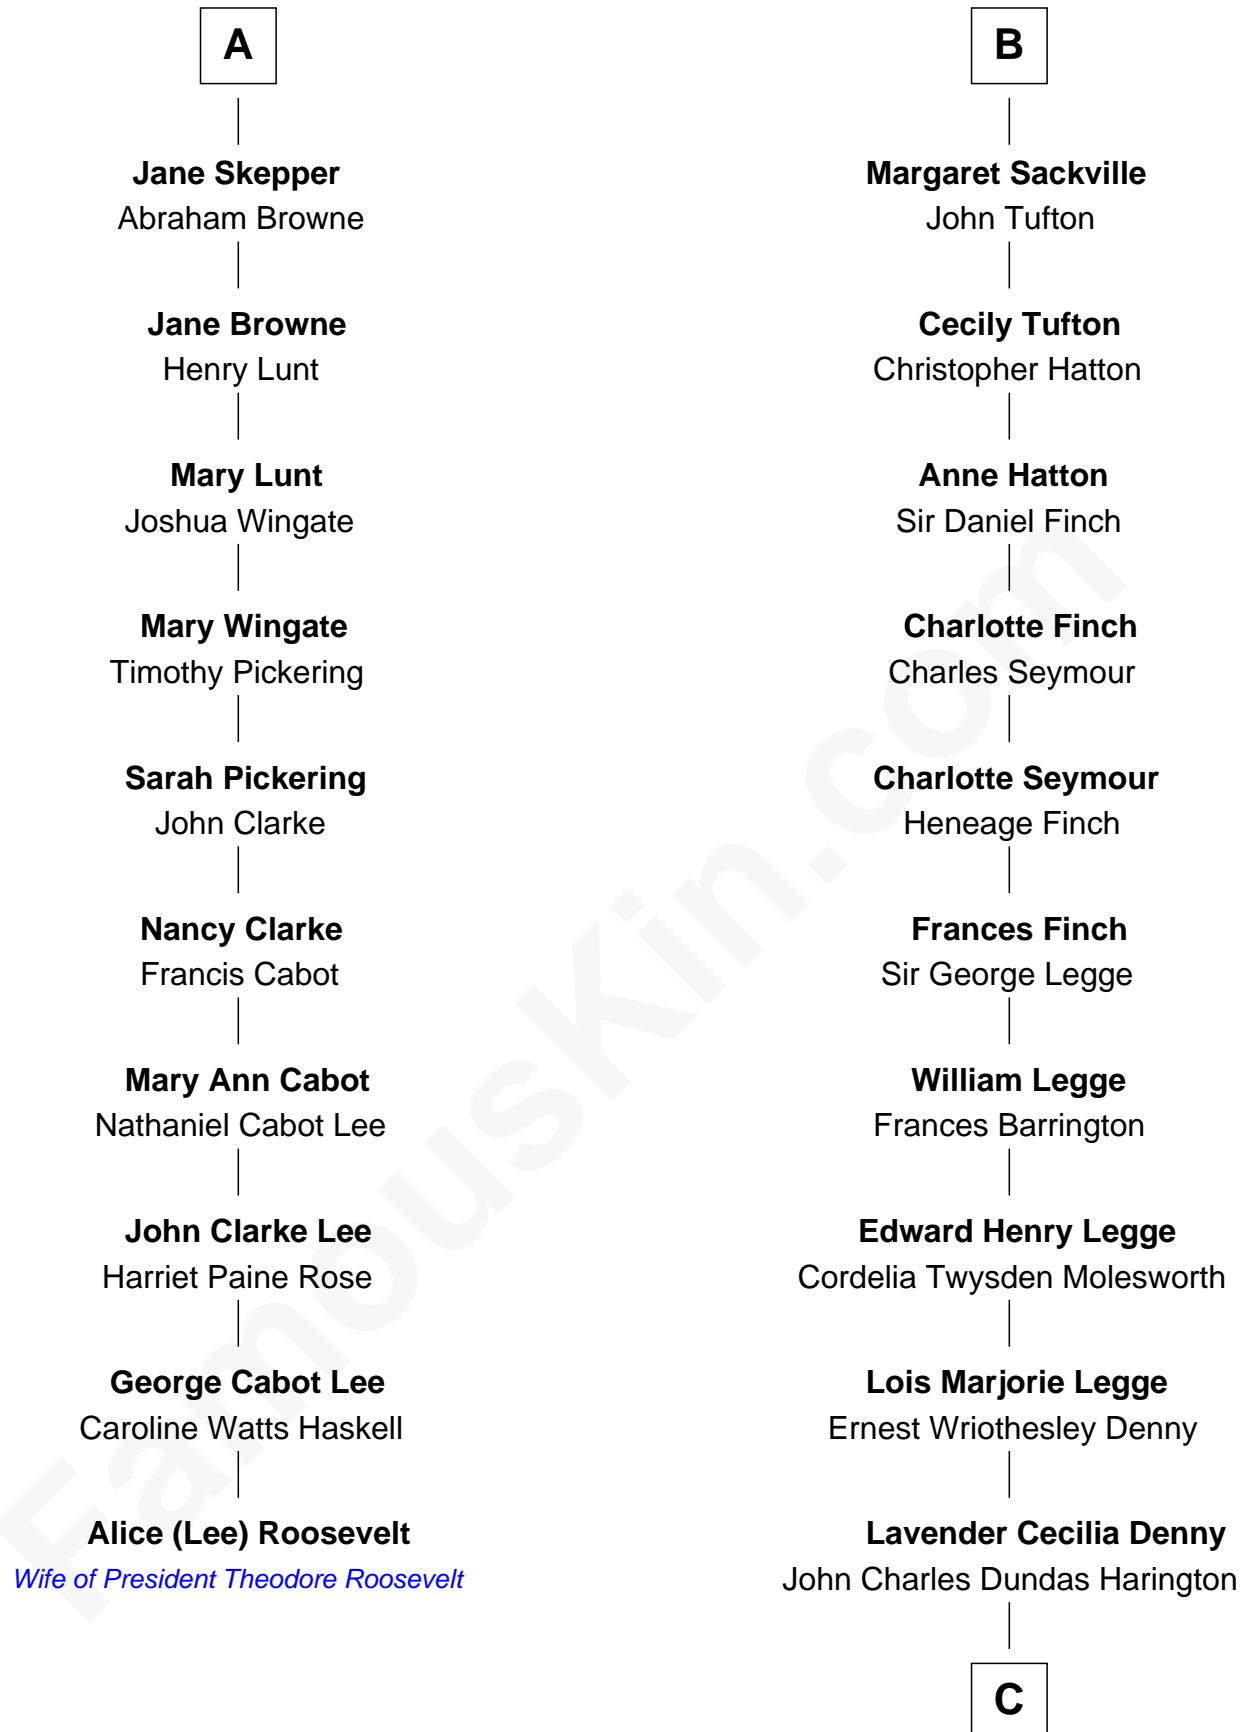

## Relationship Chart of

### Alice (Lee) Roosevelt

*First Wife of President Theodore Roosevelt*

16th cousin 2 times removed of

**Kit Harington**

*TV Actor - "Game of Thrones"*

**Sir John Clifford**

Elizabeth Percy

**C**