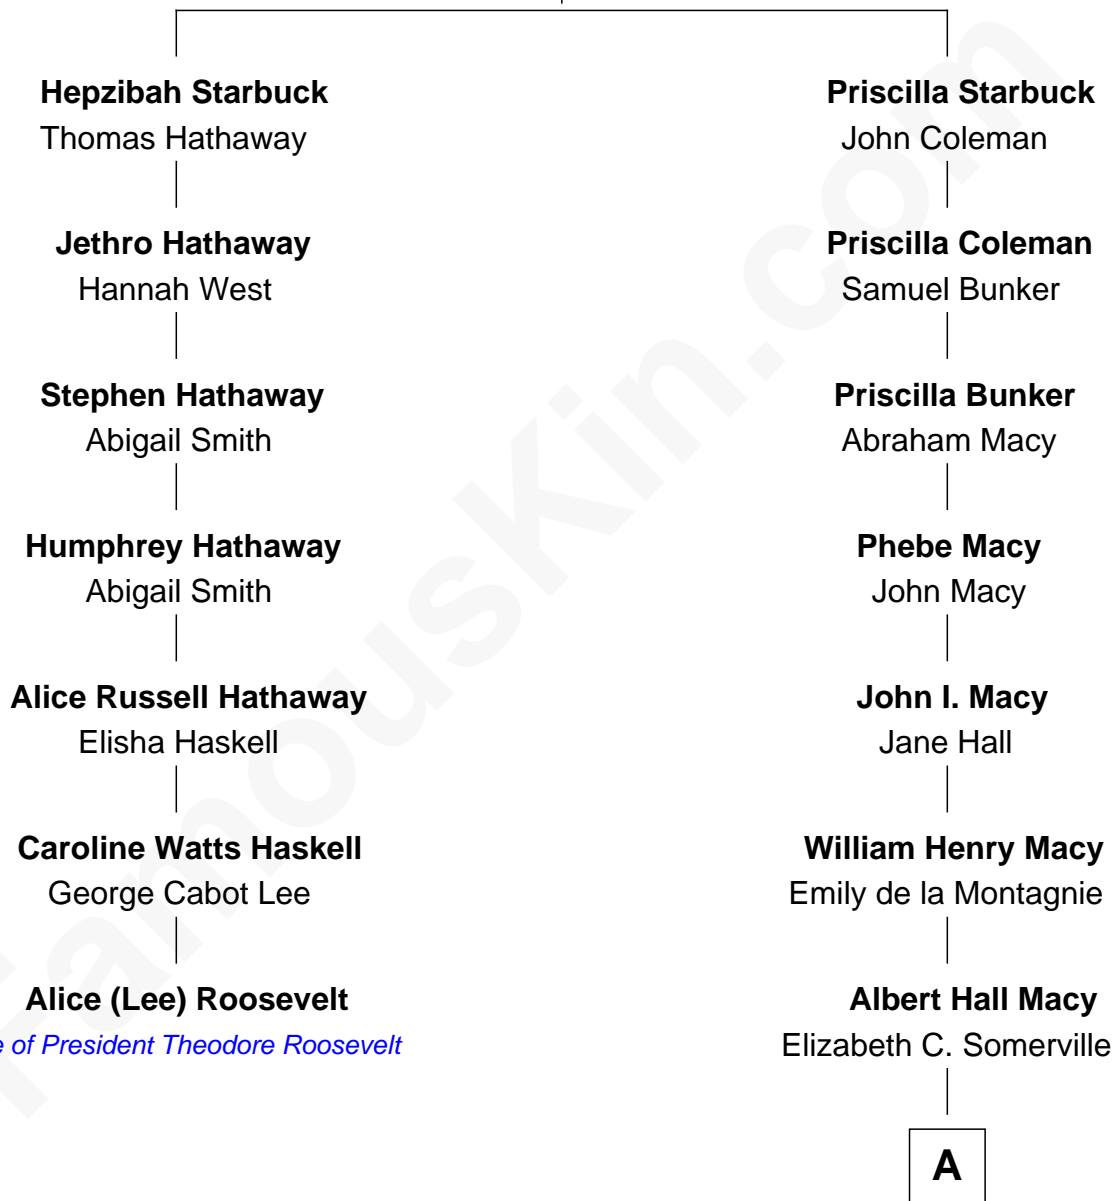

FamousKin.com

Relationship Chart of

Alice (Lee) Roosevelt

First Wife of President Theodore Roosevelt

6th cousin 2 times removed of

William H. Macy
TV and Movie Actor

Nathaniel Starbuck
Mary Coffin

A

|
William Hall Macy
Lois Elizabeth Overstreet

|
William H. Macy
TV and Movie Actor

FamousKin.com