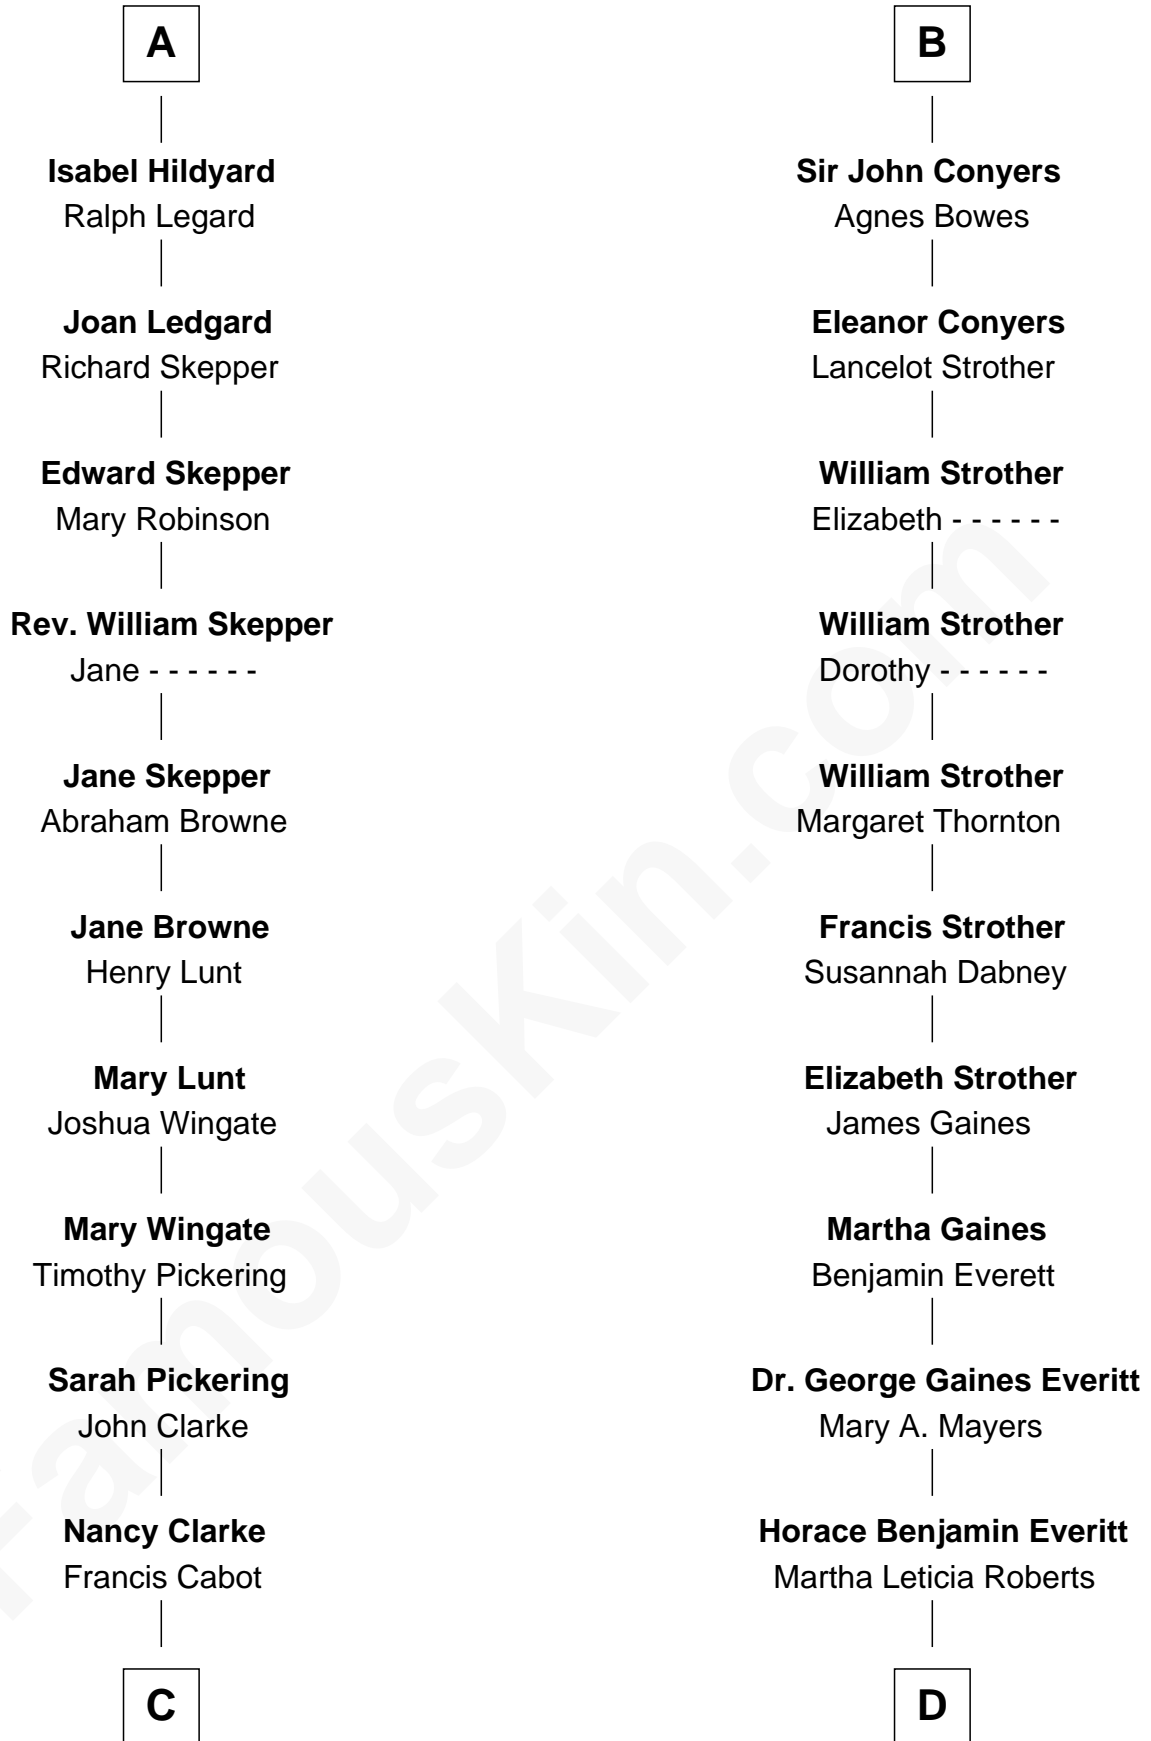

## Relationship Chart of

### Alice (Lee) Roosevelt

*First Wife of President Theodore Roosevelt*

19th cousin 1 time removed of

**William H. Macy**  
*TV and Movie Actor*

**Edward III, King of England**  
Philippa of Hainault

**C**

**Mary Ann Cabot**  
Nathaniel Cabot Lee

**John Clarke Lee**  
Harriet Paine Rose

**George Cabot Lee**  
Caroline Watts Haskell

**Alice (Lee) Roosevelt**  
*Wife of President Theodore Roosevelt*

**D**

**Mary Lois Everitt**  
Clement Overstreet

**Lois Elizabeth Overstreet**  
William Hall Macy